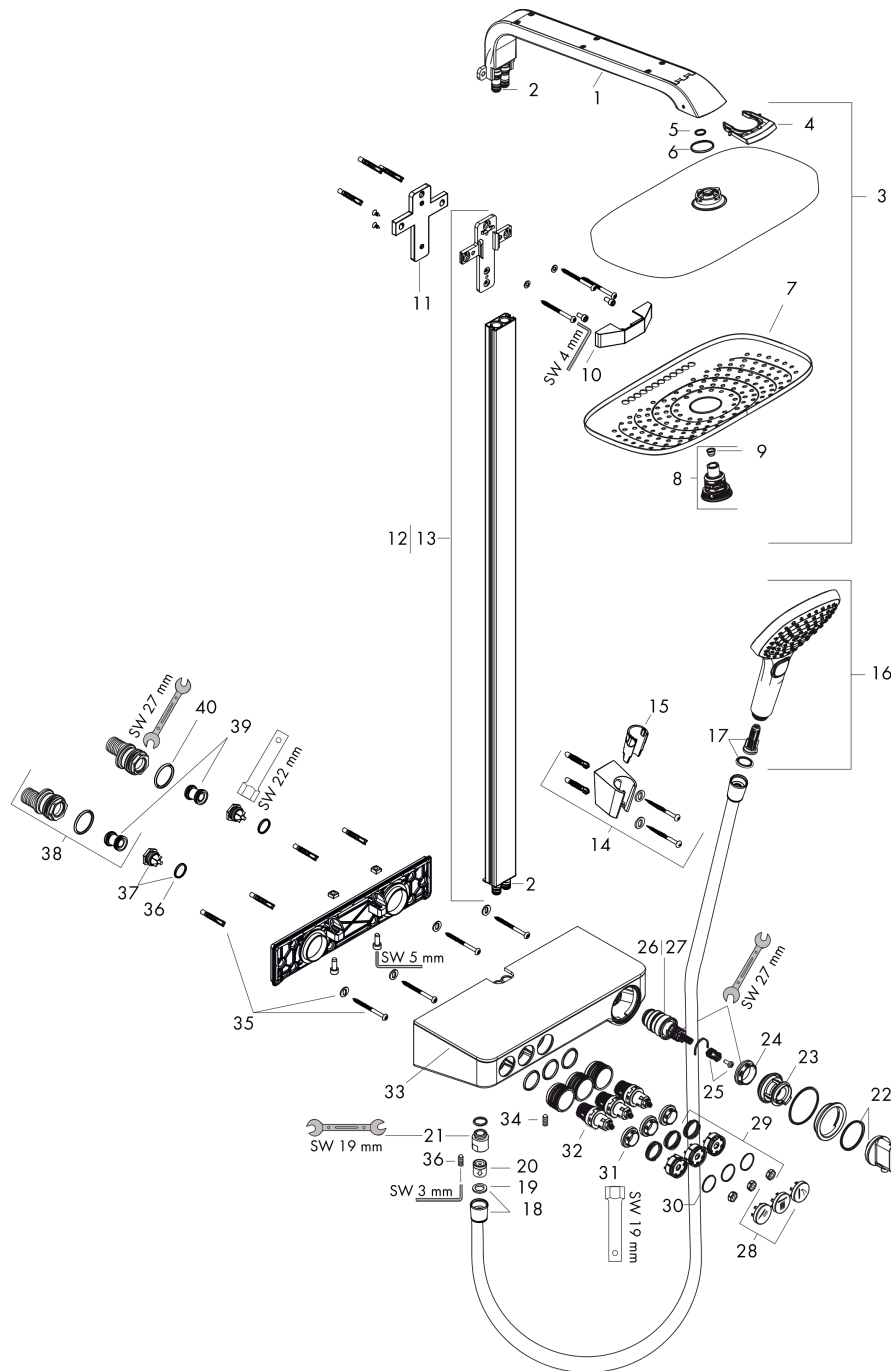

Raindance Select E
Showerpipe 300 3jet c ShowerTablet Select 300
: белый / хром Артикулный номер: 27127400

Покомпонентное изображение

Год выпуска: >06/19

Raindance Select E
Showerpipe 300 3jet c ShowerTablet Select 300
: белый / хром Артикулный номер: 27127400

Перечень запасных частей

Год выпуска: >06/19

Позиция	Описание	Артикулный номер	PC	PU
1	shower arm	92140000	-	1
2	O-ring 9x1,5	98117000	-	1
3	head shower	92139400	-	1
4	cramp	98481000	-	1
5	O-ring 12x1,5	98430000	-	1
6	O-Ring 28x2	98194000	-	1
7	spray body	92148400	-	1
8	selector assy	98343000	-	1
9	filter	97735000	-	1
10	cover	92142000	-	1
11	tile-matching-disk 7 mm	92143000	-	1
12	pipe with cover (900 mm)	92141000	-	1
13	pipe with cover (1000 mm)	92467000	-	1
14	shower holder	28331000	-	1
15	guide	98918000	-	1
16	handshower	26520400	-	1
17	filter insert	97708000	-	1
18	shower hose Isiflex'B 1,60 m	28276000	-	1
19	seal	98058000	-	1
20	set of non return valves DW 15	94074000	-	1
21	O-ring 14x2	98129000	-	1
22	handle for thermostat	98369000	-	1
23	safety set	98370000	-	1
24	nut	98913000	-	1
25	handle fixing set	92136000	-	1
26	thermostat cartridge	98282000	-	1
27	cartridge for exchanged connections	92373000	-	1
28	set of symbols	98367000	-	1
29	spring with sleeve	92340000	-	1
30	O-ring 20x1	98140000	-	1
31	nut	98368000	-	1
32	shut off unit	95758000	-	1
33	escutcheon	92165400	-	1
34	hollow set screw M6x16 including o-ring 29x3	98372000	-	1
35	mounting set	96179000	-	1
36	O-ring 17x2	98199000	-	1
37	non return valve (pressure-resistant up to 2 MPa)	95773000	-	1
38	set of S-unions	95772000	-	1
39	noise reduction	96429000	-	1
40	O-ring 29x3	98371000	-	1
a	ball s-unions with escutcheon	98293000	-	1