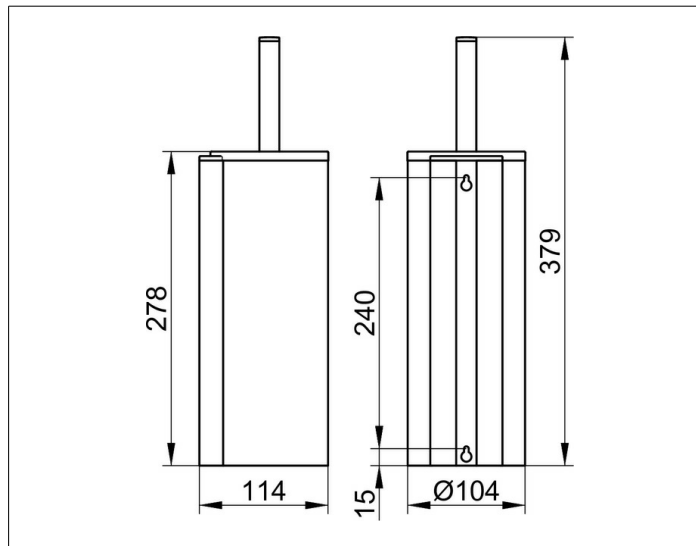

## СПЕЦИФИКАЦИИ

KEUCO PLAN toilet brush set 14964010100  
chrome-plated toilet brush set in a stylish yet functional design  
wall mounted model complete with brush and spare brush head  
removable synthetic insert for easy cleaning  
height 10-15/16" (height including the brush 14-15/16"), diameter 4-1/4",  
projection 4-1/2"  
The toilet brush is fitted with 2 hidden fixing points  
incl. corrosion-free mounting material