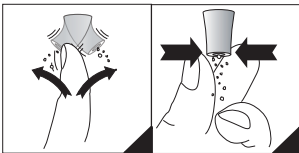

Extract the limiter and put it in correct
position to limit temperature

ECO

ON 50%

ON 100%

 PULIZIA / CLEANING / LIMPIEZA / NETTOYAGE / PUTZEN

!
 ASCIUGARE BENE SEMPRE
 DRY ALWAYS ALWAYS
 SECO SIEMPRE SIEMPRE
 TOUJOURS SECHER
 TROCKEN IMMER IMMER