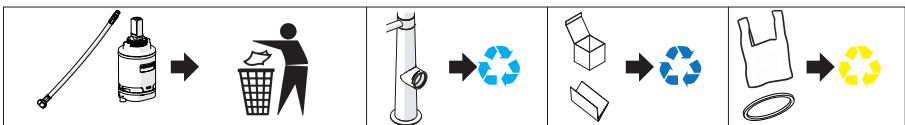

IISTMV123300#---STD

REV0.03/2019