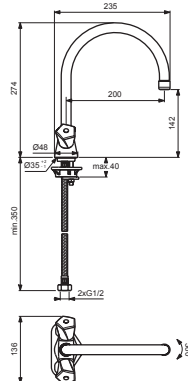

**BA357AA**

**BA358AA**

**BA359AA**

Pos.	Signify	Spare parts-Nr.	Quantity	Pos.	Signify	Spare parts-Nr.	Quantity
1	Handle(Red)-set	B961354AA	1 Set				
1a	Handle(Blue)-set	B961355AA	1 Set				
2	Ceramic valve,G1/2,180°	B960350NU	1 Pcs.				
3	Body		1 Pcs.				
4	Tub.spout R100-compl.	B960449AA	1 Set				
4a	Tub.spout R120-compl.	B961356AA	1 Set				
4b	Tub.spout R200-compl.	B960896AA	1 Set				
5	Perlator M22x1-A	B960828AA	1 Pcs.				
6	Sealing set	B960868NU	1 Set				
7	Connecting set	B960415NU	1 Set				
8	U plate support bracket fixing kit		1 Pcs.				
9	Flex hose G1/2 M10x1/8x12/L400	B960413NU	1 Pcs.				