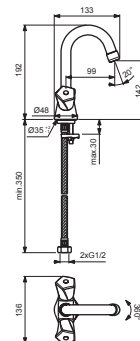

**BA357AA**

**BA358AA**

**BA359AA**

Pos.	Signify	Spare parts-Nr.	Quantity	Pos.	Signify	Spare parts-Nr.	Quantity
1	Handle(Red)-set	B961354AA	1 Set				
1a	Handle(Blue)-set	B961355AA	1 Set				
2	Ceramic valve,G1/2,180°	B960350NU	1 Pcs.				
3	Body		1 Pcs.				
4	Tub.spout R100-compl.	B960449AA	1 Set				
4a	Tub.spout R120-compl.	B961356AA	1 Set				
4b	Tub.spout R200-compl.	B960896AA	1 Set				
5	Perlator M22x1-A	B960828AA	1 Pcs.				
6	Sealing set	B960868NU	1 Set				
7	Connecting set	B960415NU	1 Set				
8	U plate support bracket fixing kit		1 Pcs.				
9	Flex hose G1/2 M10x1/8x12/L400	B960413NU	1 Pcs.				