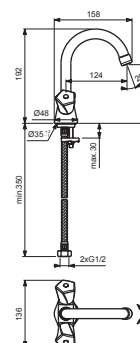

**BA357AA**

**BA358AA**

**BA359AA**

Pos.	Signify	Spare parts-Nr.	Quantity	Pos.	Signify	Spare parts-Nr.	Quantity
1	Handle(Red)-set	B961354AA	1 Set				
1a	Handle(Blue)-set	B961355AA	1 Set				
2	Ceramic valve,G1/2,180°	B960350NU	1 Pcs.				
3	Body		1 Pcs.				
4	Tub.spout R100-compl.	B960449AA	1 Set				
4a	Tub.spout R120-compl.	B961356AA	1 Set				
4b	Tub.spout R200-compl.	B960896AA	1 Set				
5	Perlator M22x1-A	B960828AA	1 Pcs.				
6	Sealing set	B960868NU	1 Set				
7	Connecting set	B960415NU	1 Set				
8	U plate support bracket fixing kit		1 Pcs.				
9	Flex hose G1/2 M10x1/8x12/L400	B960413NU	1 Pcs.				