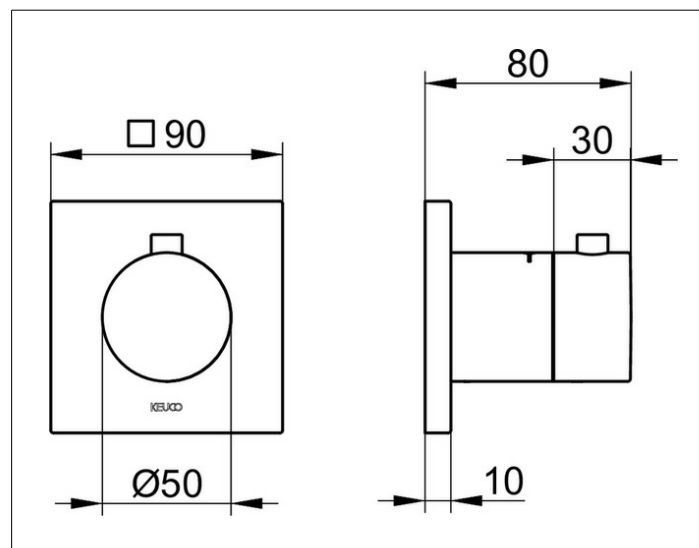

ЧЕРТЕЖ

ОПИСАНИЕ ИЗДЕЛИЯ

Наружный комплект состоит из:
рукоятки, гильзы и розетки (квадратной)
подходит к внутренней функциональной
части арт. 59553 000070

ПОВЕРХНОСТЬ

хром

СПЕЦИФИКАЦИИ

KEUCO IXMO Thermostat battery DN15, 59553010002
chrome-plated thermostat battery
for shower and bath,
made of low-dezincifying brass,
for recessed installation,
with square rosette, freely positionable,
installation depth 80 - 110 mm,
built in device for interchanged waterways,
high-quality temperature control unit,
safety cut-off at 38°,
Set complete with:
handle, sleeve, rosette (square)
rosette 90 x 90 mm,
10 mm thick, total depth 80 mm,
suitable for rough part no. 59553000070