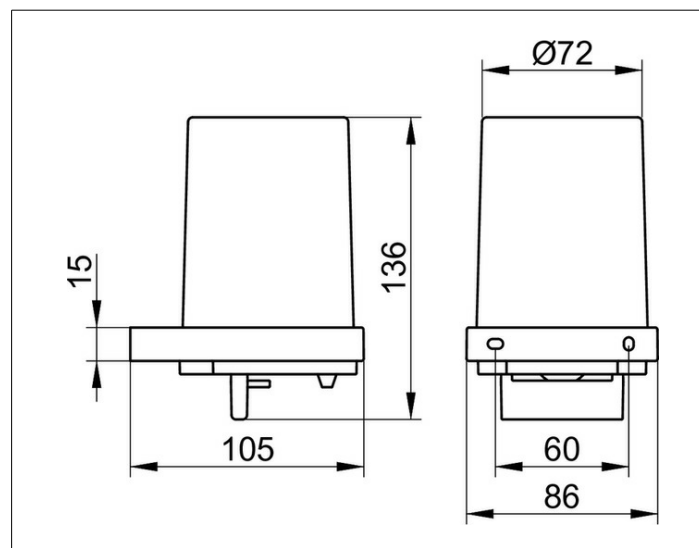

ЧЕРТЕЖ

ОПИСАНИЕ ИЗДЕЛИЯ

хрустальная матовая колба, в комплекте с держателем и насосиком для жидкого мыла
объем: около 180 мл
дозировка: около 0,5 мл/нажатие

ПОВЕРХНОСТЬ

хром

СПЕЦИФИКАЦИИ

KEUCO EDITION 11 11152019000 lotion dispenser
complete with holder and pump
Chromed holder for lotion dispenser, frosted crystal glass, clean and clear-cut design into
geometric shapes, easy to clean, for liquid soap
Holder with tumbler - frosted crystal glass Item no. 11152009000
Capacity 6.09 oz, dose 0.02 oz / stroke
Height 5-3/8", width 3-3/8", 4-1/8",
Comes with corrosion resistant mounting hardware