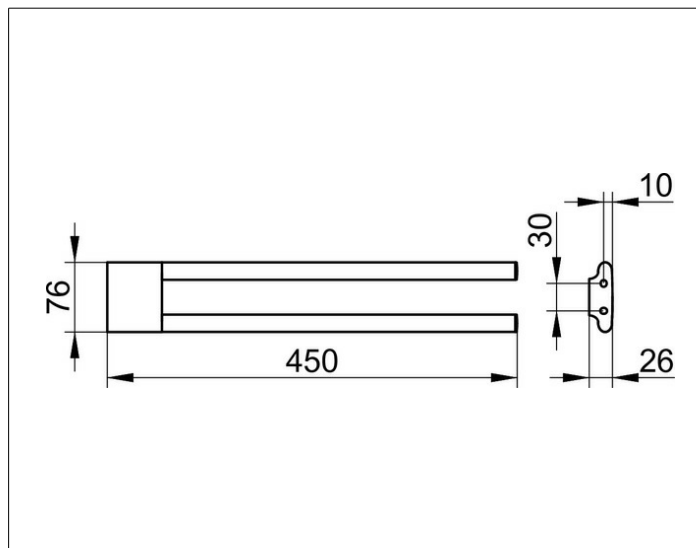

Edition 400

11518010000 Полотенцедержатель

ИЗДЕЛИЕ

ЧЕРТЕЖ

ОПИСАНИЕ ИЗДЕЛИЯ

двойной, неповоротный

ПОВЕРХНОСТЬ

хром

ГАБАРИТЫ

450 mm

СПЕЦИФИКАЦИИ

KEUCO Edition 400 towel holder, 11518010000
chrome-plated towel holder, 2 pieces,
sculptural design,
with slightly rounded edges,
two side by side,
fixed arms, made of oval tubes,
antistatic, easy to clean,
depth 17-11/16", width 3", height 1",
the towel holder is fitted concealed,
delivery included anti-corrosion fixings