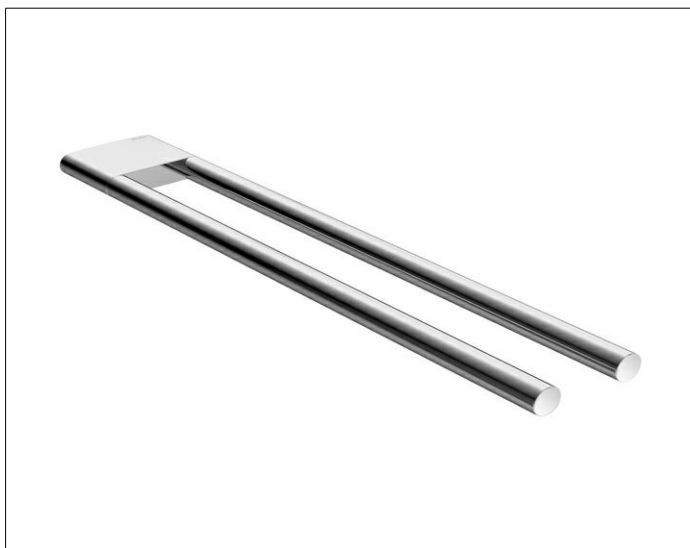

Edition 400

11518010000 Полотенцедержатель

ИЗДЕЛИЕ

ЧЕРТЕЖ

ОПИСАНИЕ ИЗДЕЛИЯ

двойной, неповоротный

ПОВЕРХНОСТЬ

хром

ГАБАРИТЫ

450 mm

СПЕЦИФИКАЦИИ

KEUCO Edition 400 towel holder, 11518010000
chrome-plated towel holder, 2 pieces,
sculptural design,
with slightly rounded edges,
two side by side,
fixed arms, made of oval tubes,
antistatic, easy to clean,
depth 17-11/16", width 3", height 1",
the towel holder is fitted concealed,
delivery included anti-corrosion fixings