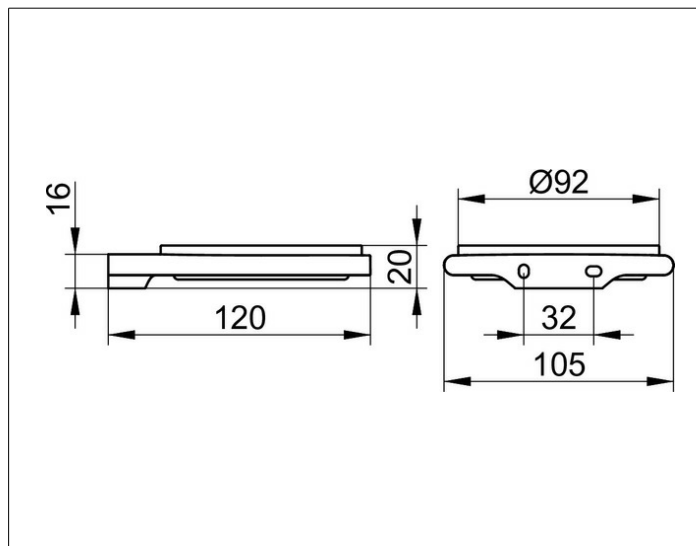

ЧЕРТЕЖ

ОПИСАНИЕ ИЗДЕЛИЯ

в комплекте с хрустальной мыльницей, матовая

ПОВЕРХНОСТЬ

хром

СПЕЦИФИКАЦИИ

KEUCO Edition 400 soap holder, 11555019000
soap holder in sculptural design,
chrome-plated holder with slightly rounded edges,
complete with removable crystal soap dish, matt,
easy to clean,
width 4-1/8", Height 13/16", depth 4-3/4",
the soap holder is fitted concealed,
delivery includes anti-corrosion fixings