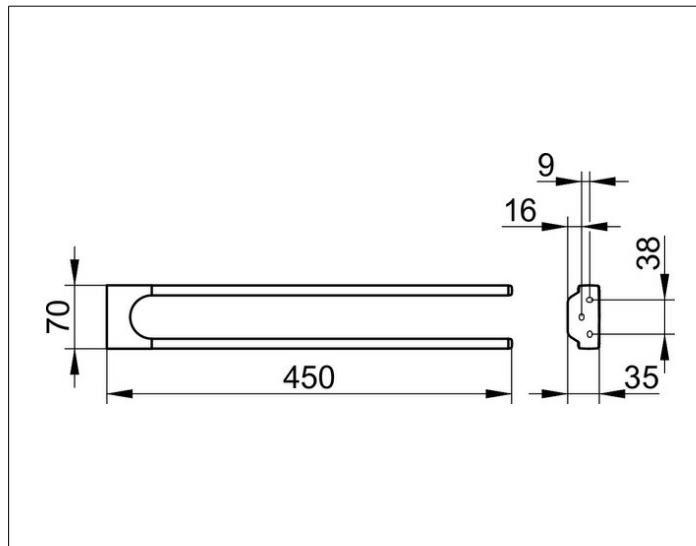

Collection Moll

12718010000 Полотенцедержатель

ИЗДЕЛИЕ

ЧЕРТЕЖ

ОПИСАНИЕ ИЗДЕЛИЯ

двойной, неповоротный

ПОВЕРХНОСТЬ

хром

ГАБАРИТЫ

450 mm

СПЕЦИФИКАЦИИ

KEUCO COLLECTION MOLL towel holder 12718010000

Chrome-plated towel holder in an esthetic design with slightly rounded edges

Two parallel arranged fixed arms

Anti-static, easy to clean,

Projection: 17-11/16"

The towel holder is fitted with two hidden fixing points

incl. corrosion-free mounting material