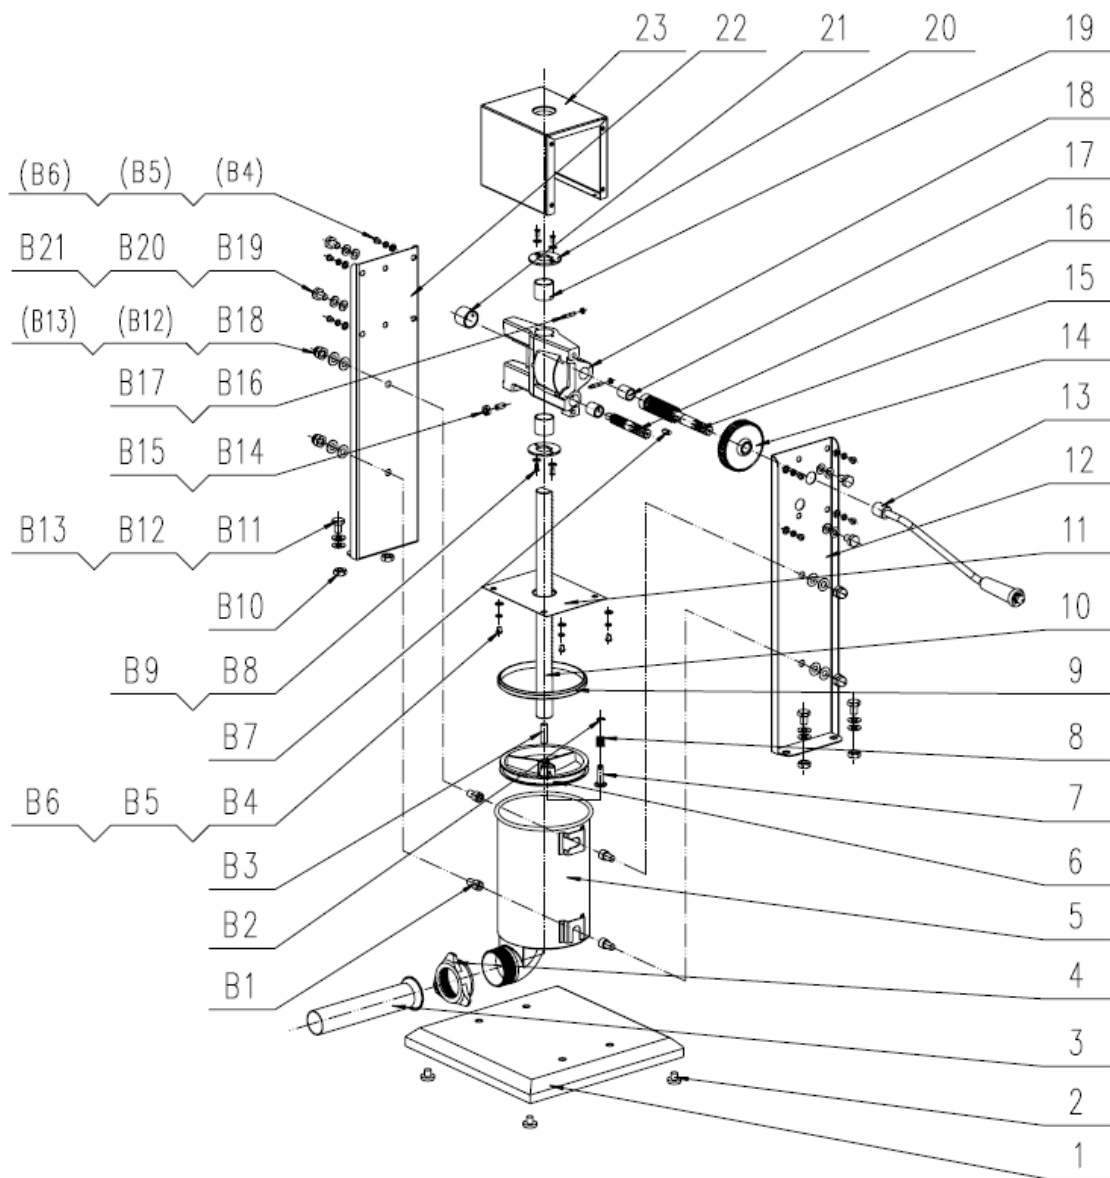

ШПРИЦ КОЛБАСНЫЙ ВЕРТИКАЛЬНЫЙ STARFOOD SV-7A

ШПРИЦ КОЛБАСНЫЙ ВЕРТИКАЛЬНЫЙ STARFOOD SV-7A

1	Base
2	Plastic feet
3	Enema
4	Door cover
5	Enema bucket
6	piston
7	Exhaust pin
8	compressed spring
9	Piston seal
10	rack
11	Gearbox baffle
12	Left side panel
13	Crank
14	gear
15	Large gear shaft
16	Small gear shaft
17	bushing
18	Gearbox
19	bushing
20	Sealing ring
21	bushing
22	Right side panel
23	Gear box cover
B1	Socket head cap screws
B2	Circlip for shaft
B3	Hexagon socket set screws
B4	Cross recessed pan head screws
B5	Spring washer
B6	Flat washer grade
B7	Flat key
B8	Cross recessed pan head screws
B9	Flat washer grade
B10	Hex nuts
B11	Hexagon head bolt
B12	Spring washer
B13	Flat washer grade
B14	Hexagon socket bead screw
B15	Hex nuts
B16	Hexagon socket set screws
B17	Hex nuts
B18	Hex cap nut
B19	Hexagon head bolt
B20	Spring washer
B21	Flat washer grade