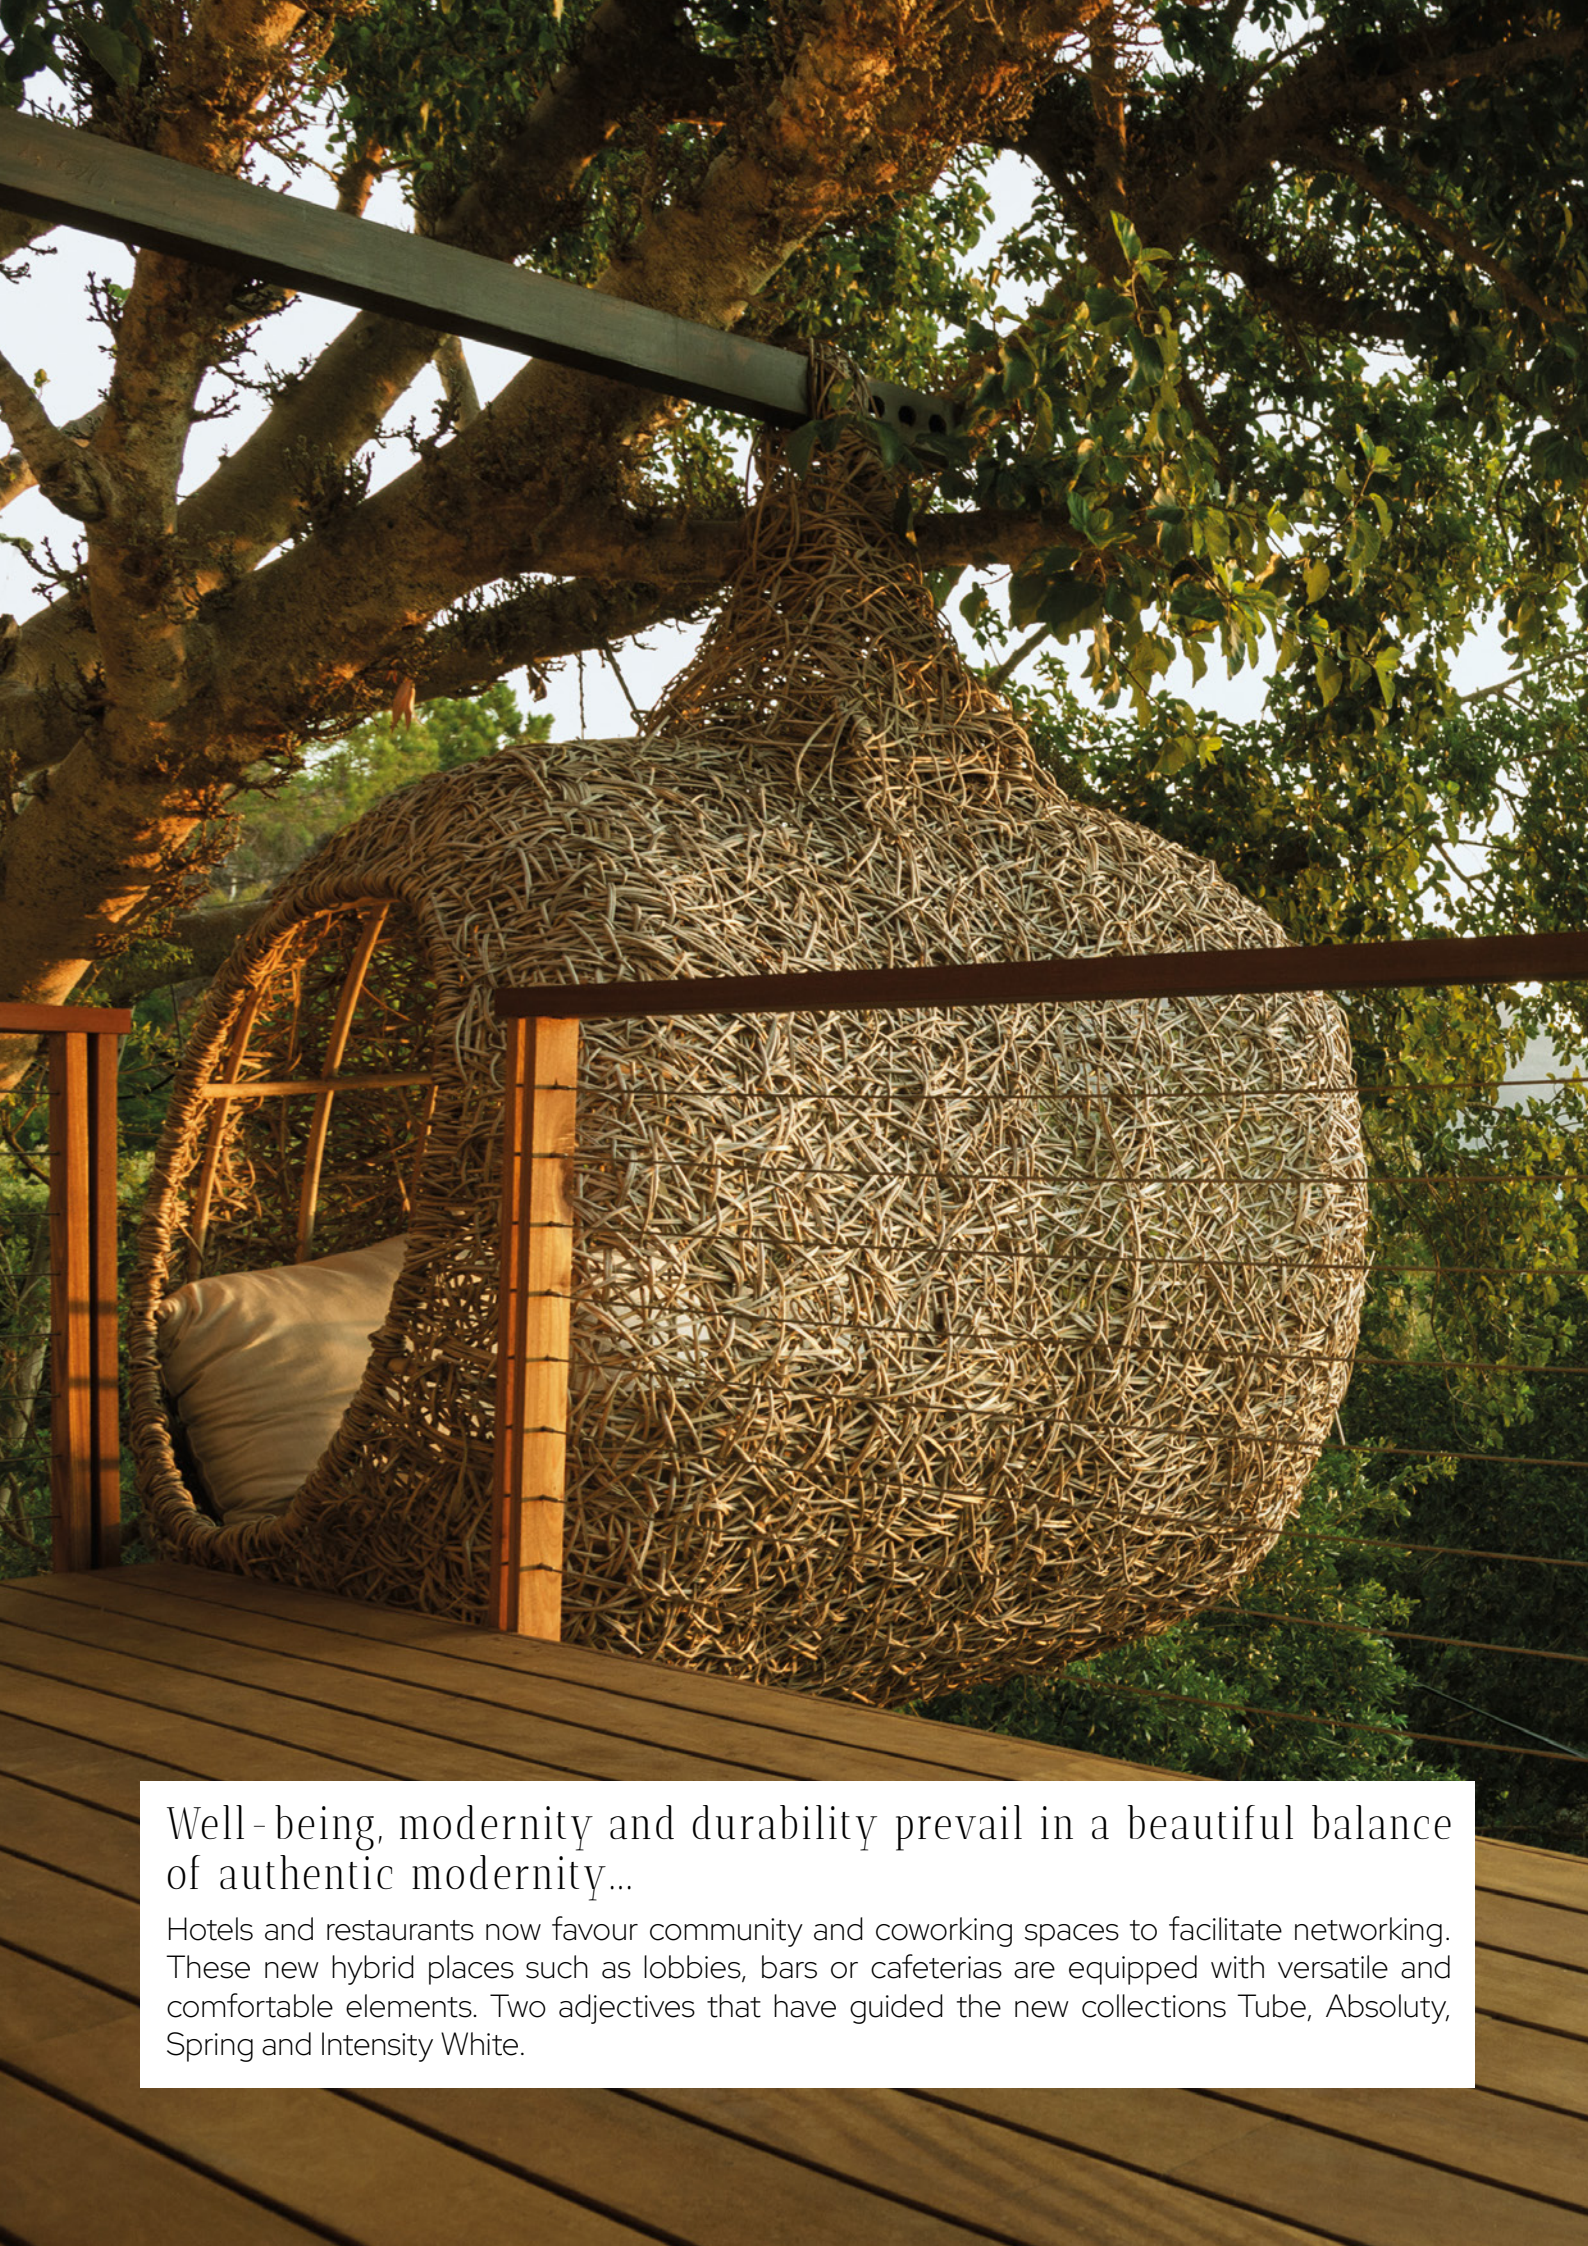

Well-being, modernity and durability prevail in a beautiful balance of authentic modernity...

Hotels and restaurants now favour community and coworking spaces to facilitate networking. These new hybrid places such as lobbies, bars or cafeterias are equipped with versatile and comfortable elements. Two adjectives that have guided the new collections Tube, Absoluty, Spring and Intensity White.