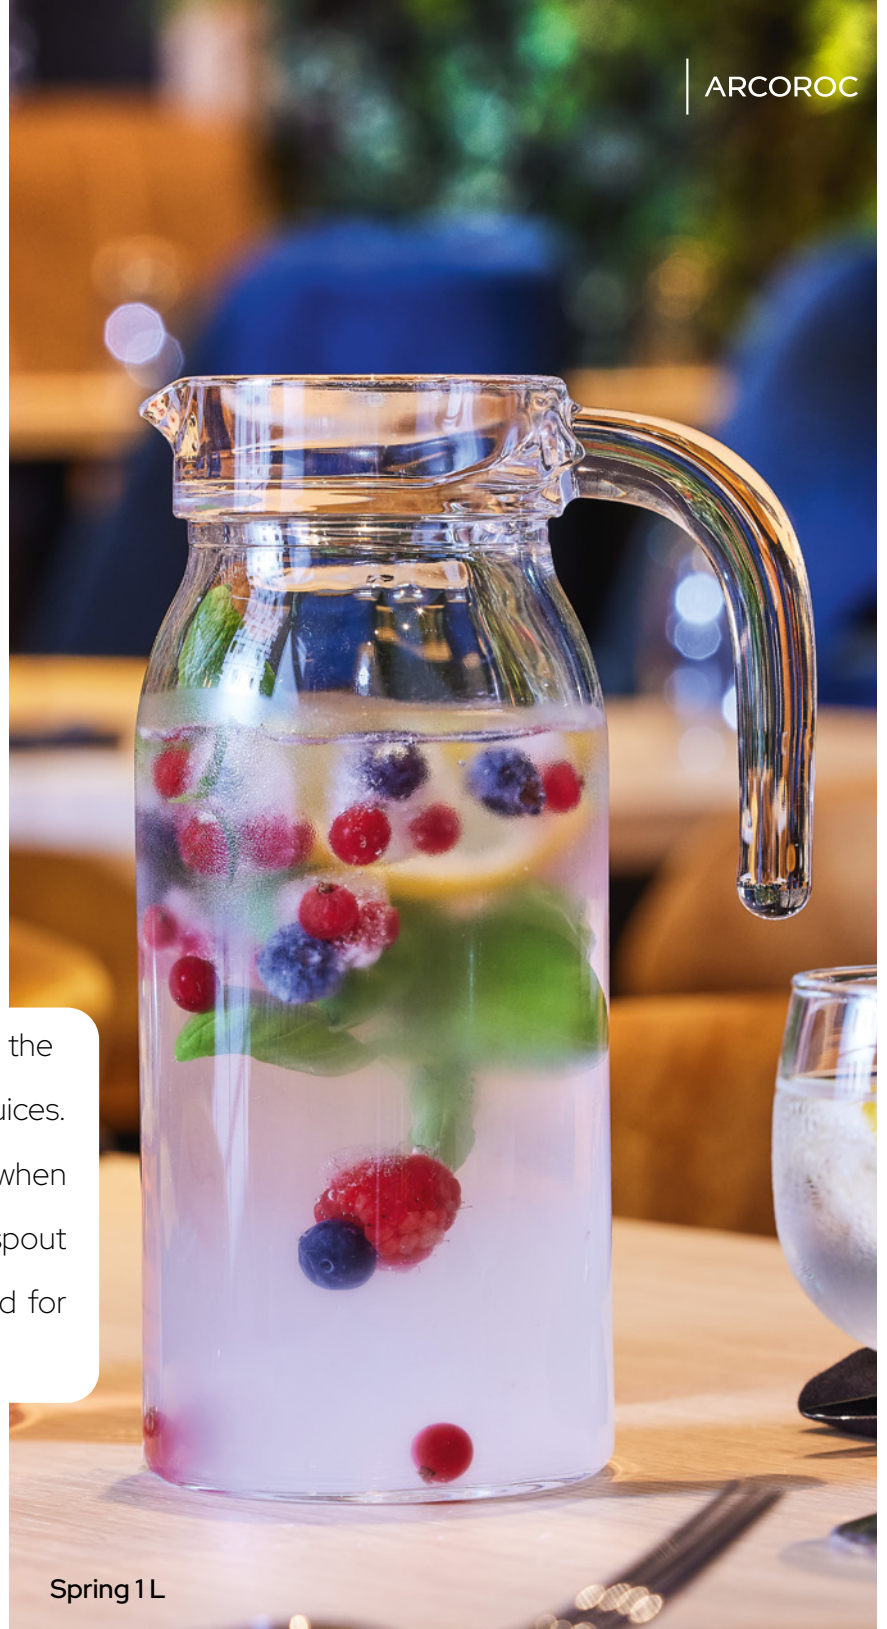

Ally for
serving water ...

The new Arcoroc™ jugs: Spring will be the ally for serving water, wine and fruit juices. This jug is perfectly ergonomic, even when full, with a handle for easy serving and a spout for safe pouring. There is also a glass lid for preserving the freshness of beverages.

The first collection of jugs available with a glass lid, 100% healthy.