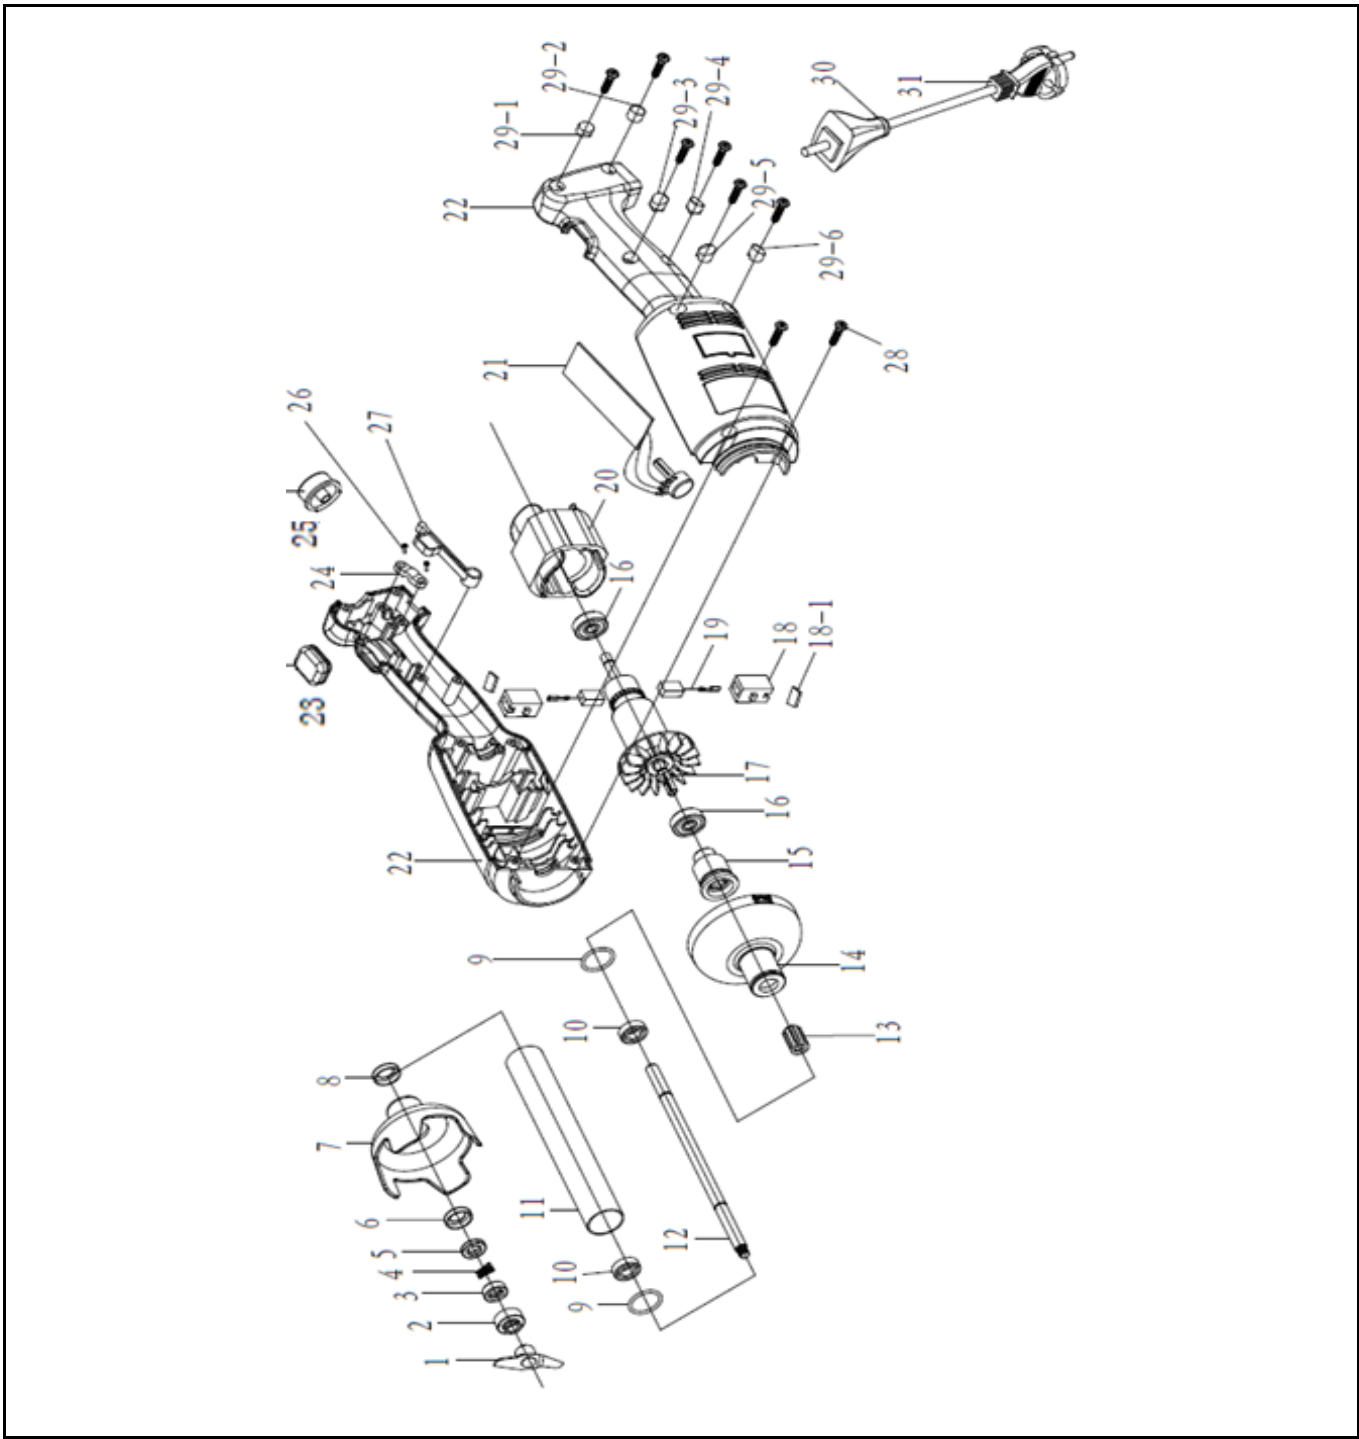

Drawing

**Hendi B.V.**  
 Steenoven 21  
 3911 TX Rhenen  
 The Netherlands

<b>Batch #</b>	<b>Appliance part#</b>
000000 and up	<b>222140</b>

<b>Description</b>
Stick blender kitchen line 160 with adjustable speed

### Bill of materials (BOM)

 <b>HENDI</b> FOOD SERVICE EQUIPMENT  Hendi B.V. Steenoven 21 3911 TX Rhenen The Netherlands	<b>Batch #</b>	<b>Appliance part#</b>
	000000 and up	<b>222140</b>
	<b>Description</b>	
Stick blender kitchen line 160 with adjustable speed		

<b>Date</b>	02-02-2023	<b>Revision #</b>	Revision version
<b>Revision</b>	First bill of materials (BOM)		

Item	Description	Part#	Quantity	Remark	Picture
1	Blade	941096	1	Also available in 941119	
2	Rotating seal (complete set)	941102	1	Incl item 2,3,4,5 and 6	
3	Spring	nss	1	Available as 941102 and in 941119	
4	Graphite ring	nss	1	Available as 941102 and in 941119	
5	Ceramic ring	nss	1	Available as 941102 and in 941119	
6	Ceramic ring cover	nss	1	Available as 941102 and in 941119	
7	Cap stick	nss	1	Available as 941119	
8	Sleeve	nss	1	Available as 941119	
9	Seal ring	nss	1	Available as 941119	
10	Bearing (W688Z)	nss	2	Available as 941119	
11	Tube 25x1 L=160mm	nss	1	Available as 941119	
12	Axle	nss	1	Available as 941119	
13	Coupler male	941126	1	Also available in 941119	
14	Stick complete 160mm	941119	1	Incl item 1,2,3,4,5,6,7,8,9,10,11,12 and 13	
15	Coupler female	941133	1		
16	Bearing (608Z)	nss	2	Available as 941140	
17	Motor 220W (complete assembly)	941140	1	Incl item 16,17 and 20	
18	Holder carbon brush	nss	2	Available as 941157	
19	Carbon brush (set of 2 pcs)	941157	2	Incl item 18	
20	Stator	nss	1	Available as 941140	
21	PCB incl potentiometer	941164	1		
22	Housing	n/a	1		
23	Cover switch	n/a	1		
24	Cable retention	n/a	1		
25	Knob potentiometer	941188	1		
26	Screw	n/a	2		
27	Lever switch	941195	1		
27A	Switch	941294	1		
28	Screw housing	n/a	8		
29	Coverplug (complete set)	941201	6	Incl item 29-1 until 29-6	
30	Grommet	941218	1		
31	Power cord	941225	1		