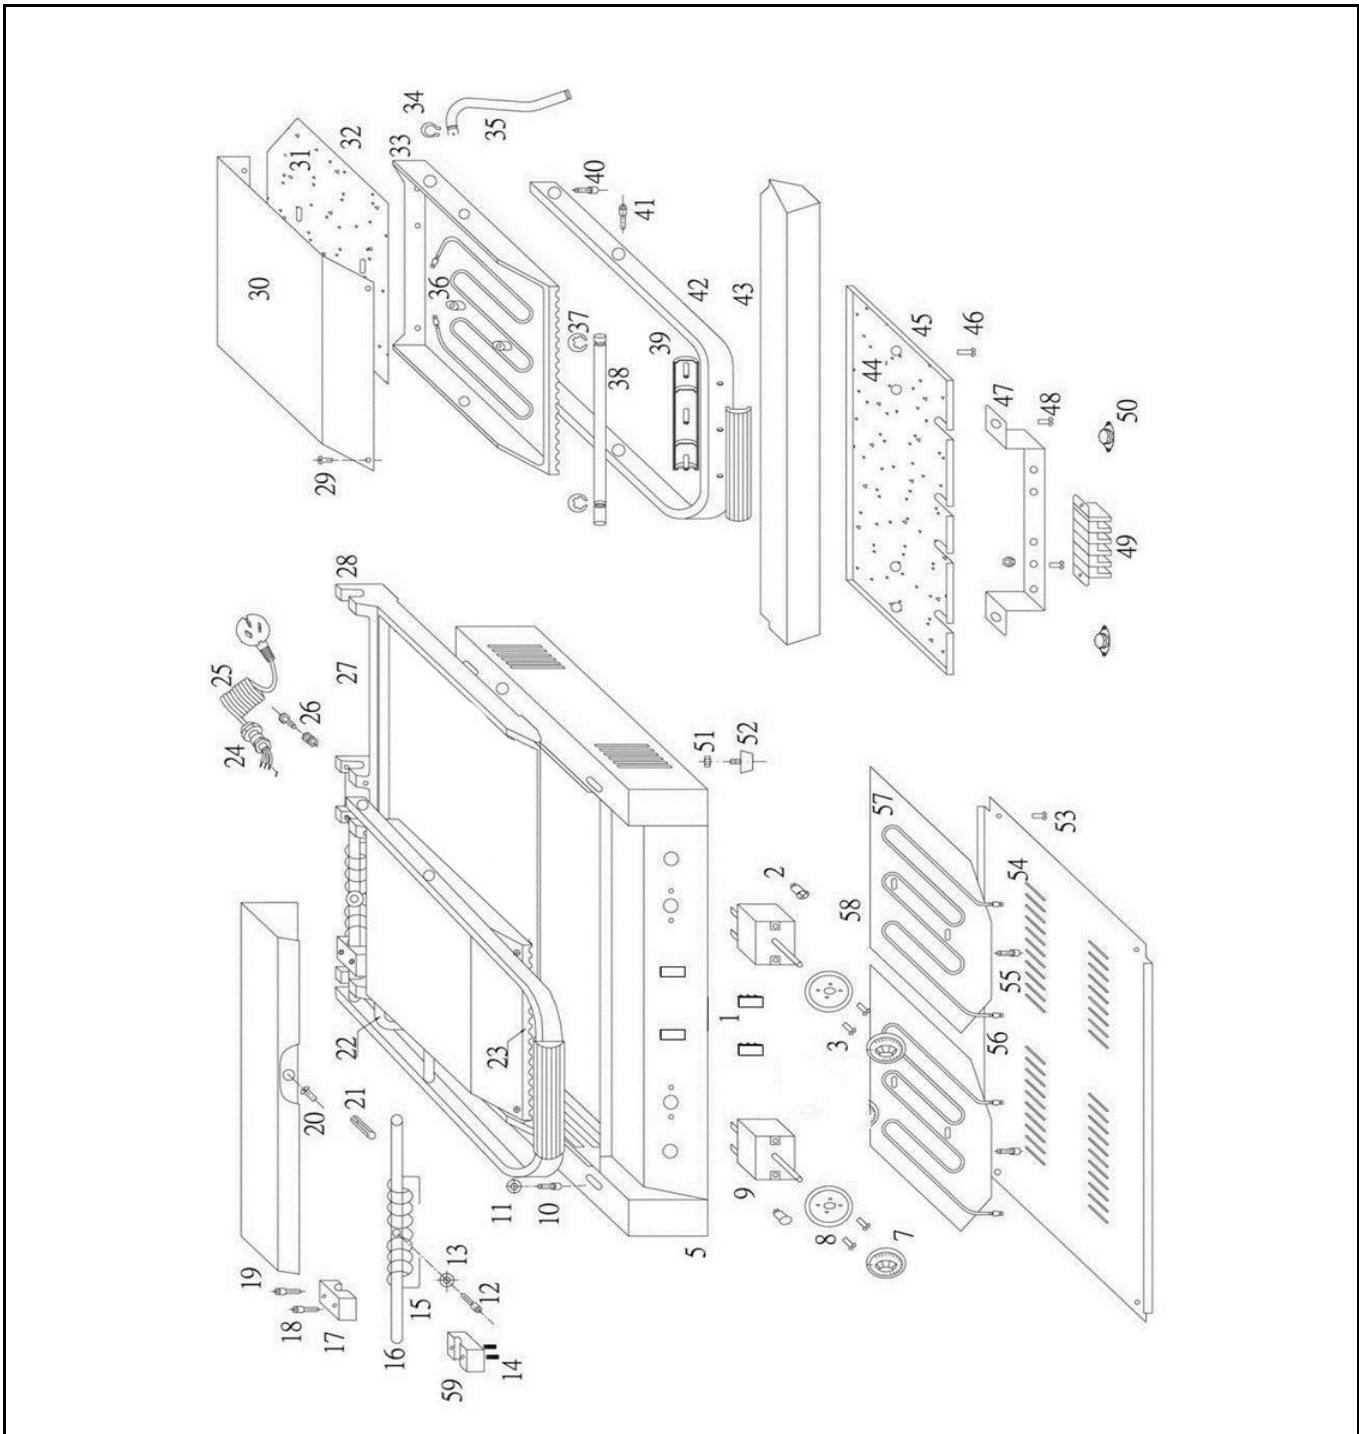

Drawing

Tools for Chefs

Hendi B.V.
Steenoven 21
3911 TX Rhenen
The Netherlands

Batch #

000000 until
662266

Appliance part#

263808

Description

Contact grill double
smooth bottom

Date	03-05-2021	Revision #	1.0
Revision	First Bill of Materials (BOM)