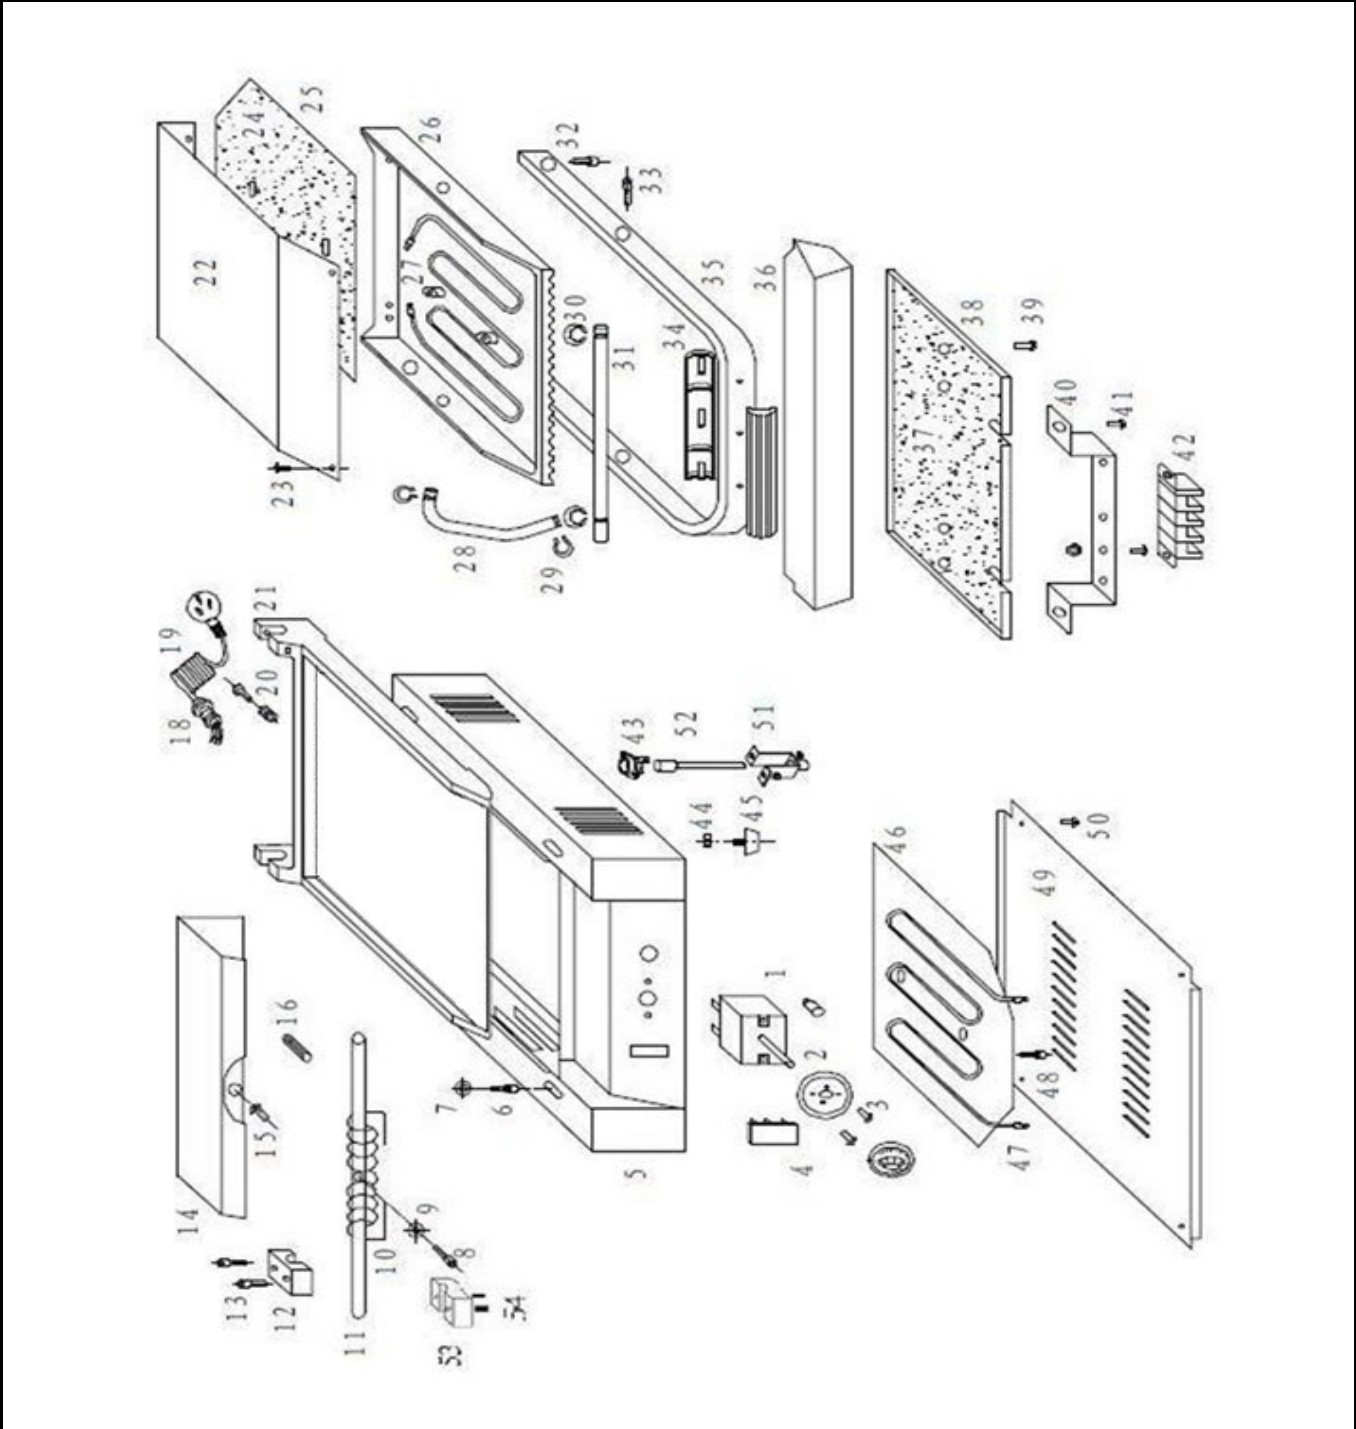

Drawing

Tools for Chefs

Hendi B.V.
Steenoven 21
3911 TX Rhenen
The Netherlands

Batch #
000000 until
662990

Appliance part#
263600

Description
Contact grill
ribbed top/smooth bottom

Date	03-05-2021	Revision #	1.0
Revision	First Bill of Materials (BOM)