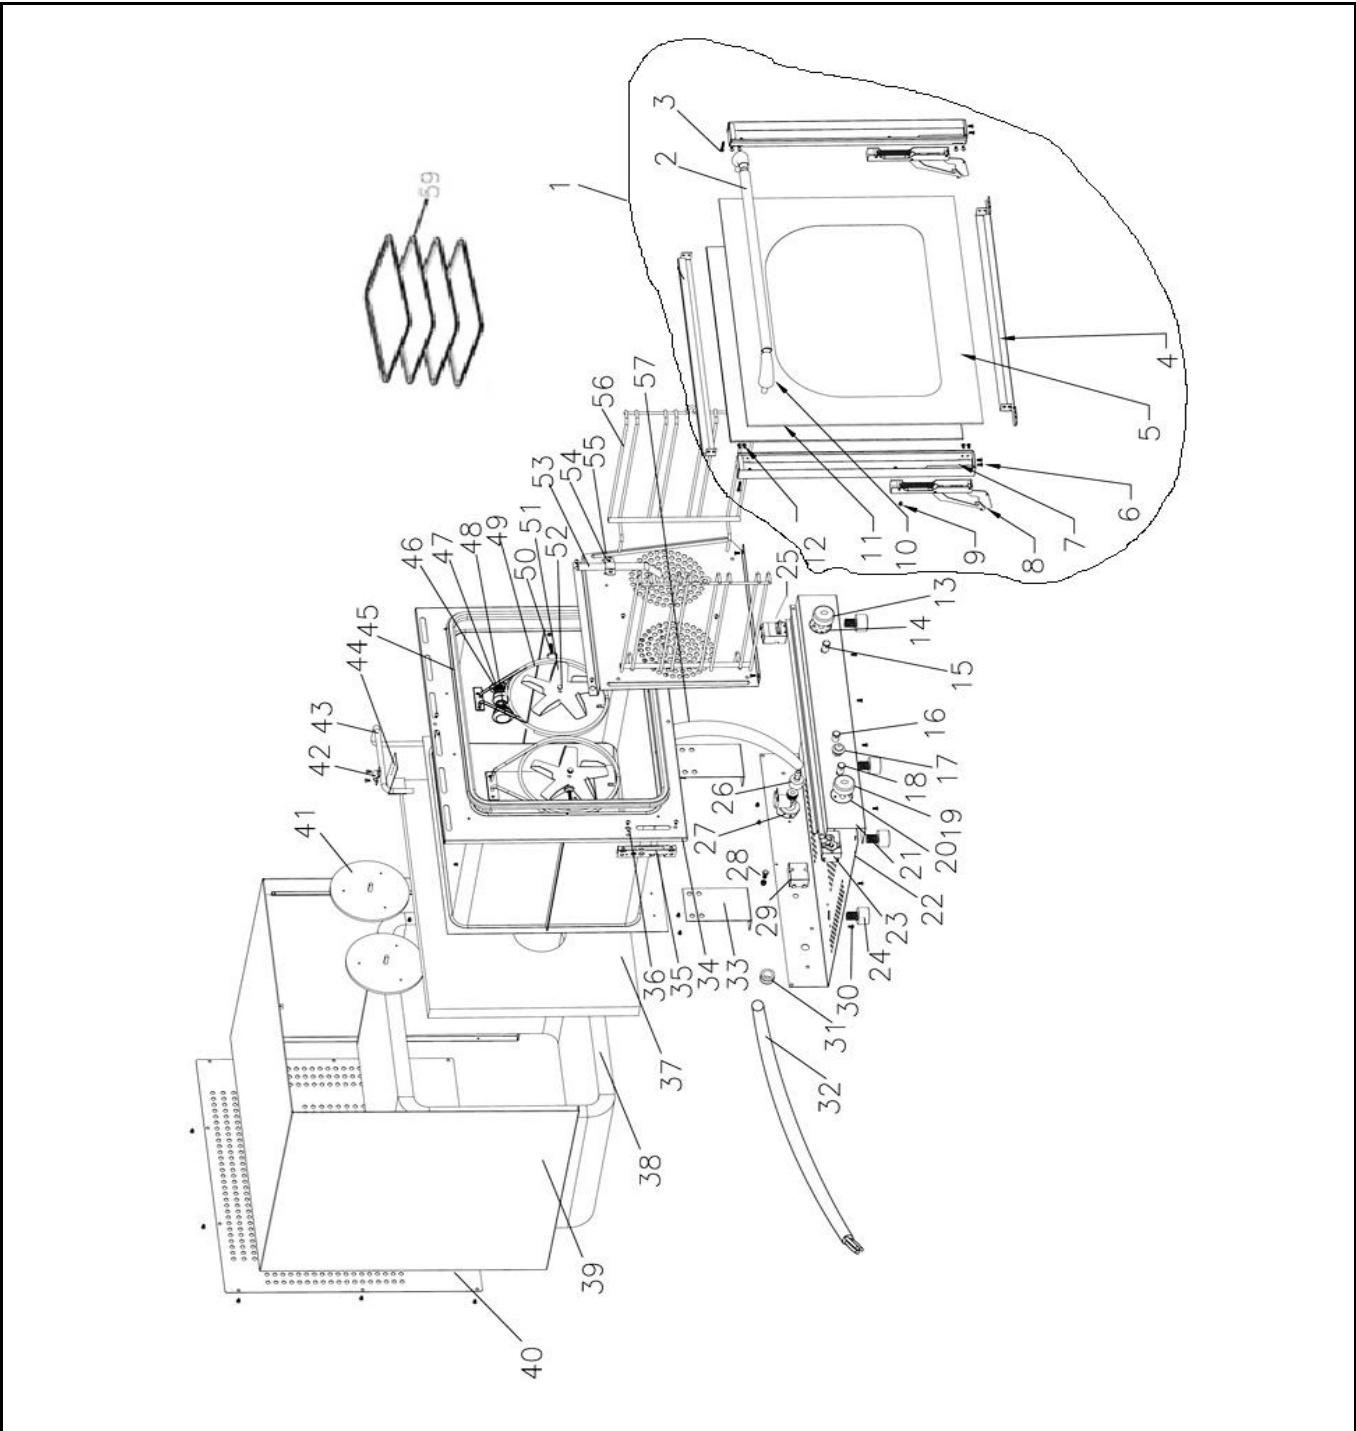

Drawing

Tools for Chefs

Hendi B.V.
Steenoven 21
3911 TX Rhenen
The Netherlands

Batch #

170618 until
HK054179

Appliance part#

227077

Description

Humidified convection oven H90S

Date 29-04-2021

Revision #

1.0

Revision First Bill of Materials (BOM)

Bill of materials (BOM)

<b style="font-size: 24px; margin-left: 10px;">HENDI Tools for Chefs Hendi B.V. Steenoven 21 3911 TX Rhenen The Netherlands	Batch #	Appliance part#
	170618 until HK054179	227077
	Description	
Humidified convection oven H90S		

Date	29-04-2021	Revision #	1.0
Revision	First Bill of Materials (BOM)		

Item	Description	Part#	Quantity	Remark	Picture
1	Door assembly complete	942901	1	Incl item 2,3,4,5,6,7,8,9,10,11,12	
2	Door handle	943038	1	Incl item 3,10 also in set 942901	
3	Countersunk screw M5x70	nss	2	Available as 943038 and 942901	
4	Glass plate holder	nss	2	Available as 942901	
5	Door glass	nss	1	Available as 942901	
6	Plate screw 4.0x8mm	nss	2	Available as 942901	
7	Door frame (left/right)	nss	2	Available as 942901	
8	Hinge	942918	2	Also in assembly 942901	
9	Countersunk screw M5x15	nss	2	Available as 942901	
10	Bracket handle	nss	2	Available as 942901 and 943038	
11	Inner door glass	nss	1	Available as 942901	
12	Plate screw 4.0x8mm	nss	8	Available as 942901	
13	Knob thermostat	225349	1		
14	Bolt	n/a	2		
15	Indicator light green	942925	1		
16	Indicator light green	942925	1		
17	Switch (humidity)	943052	1		
18	Indicator light green	942925	1		
19	Knob timer	225349	1		
20	Bolt	n/a	2		
21	Display panel	n/a	1		
22	Bottom cover	n/a	1		
23	Timer 120'	942932	1		
24	Feet	942949	4		
25	Thermostat	943045	1		
26	Connector	nss	1	Available as 934069	
27	Watervalue 1-way	943069	1	Incl item 26	
28	Equipotential terminal	n/a	1		
29	Hi-limiter	942956	1		
30	Plate screw 4.0x8mm	n/a	10		
31	Cord inlet with retainer	942963	1		
32	Power cord	912027	1		
33	Bracket	n/a	4		
34	Oven chamber	n/a	1		
35	Holder hinge	942970	2	(2pcs as one set)	
36	Truss screw M5x10mm	n/a	4		
37	Insulation	n/a	1		
38	Insulation	n/a	1		
39	Housing	n/a	1		
40	Back cover	928103	1		
41	Fan motor incl fan	942987	2		
42	Clamp	n/a	1		
43	Stainless steel tubing	n/a	1		
44	Bracket	n/a	1		
45	Door gasket	943083	1		
46	Lamp fitting	n/a	1		
47	Light bulb 15W	904947	1		
48	Lamp cover	942994	1		
49	Element 230V 1260W	943007	2		
50	Bolt M5x15 (for lateral support)	943014	2		
51	Fan	nss	2		
52	Nut	nss	2		
53	Stainless steel tubing	n/a	1		
54	Clamp	n/a	1