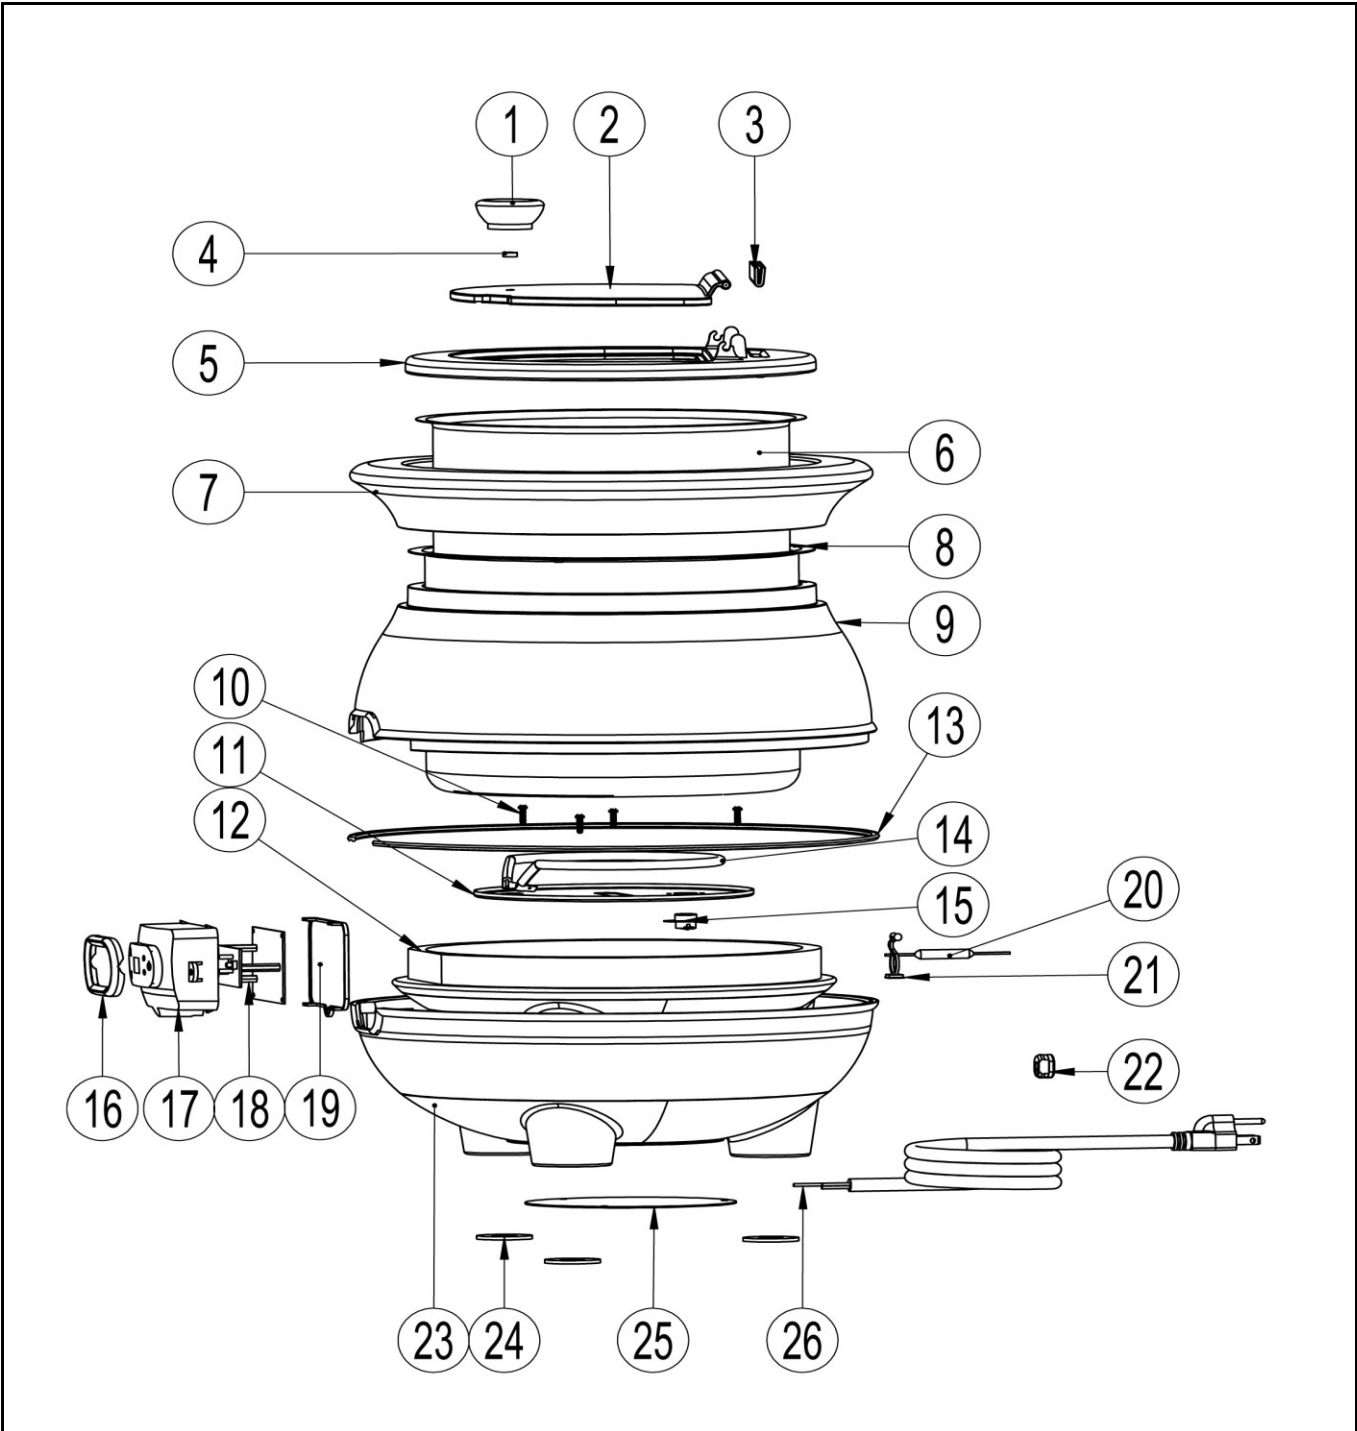

Drawing

Hendi B.V.
 Steenoven 21
 3911 TX Rhenen
 The Netherlands

Batch #
 0000000

Appliance part#
 860502

Description

Soup Kettle

Date	25-08-2011	Revision #	Revision version
Revision	First bill of materials (BOM)		

Circuit diagram

 Hendi B.V. Steenoven 21 3911 TX Rhenen The Netherlands	Batch #	Appliance part#
	0000000	860502
	Description	
	Soup Kettle	

Date	25-08-2011	Revision #	Revision version
Revision	First bill of materials (BOM)		