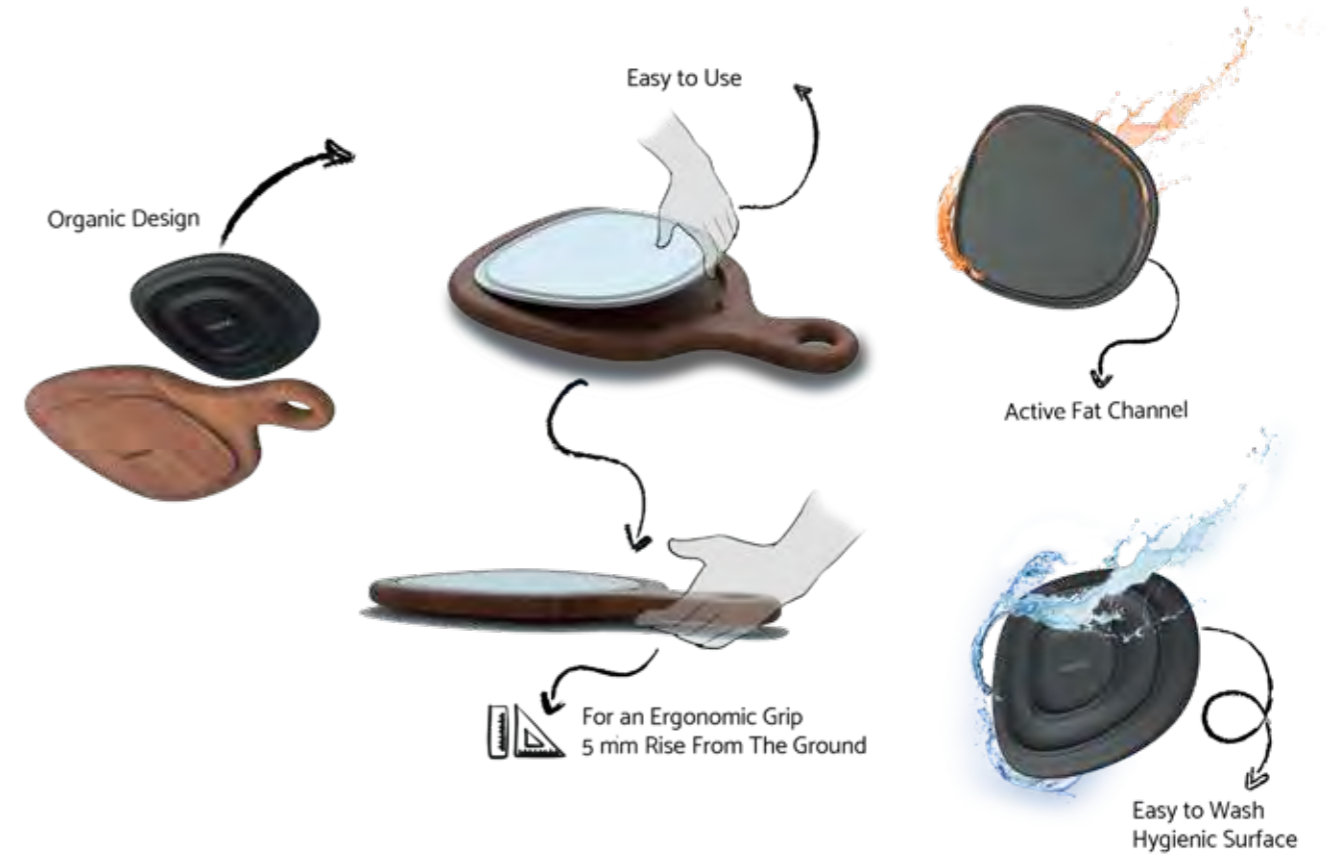

6

- Designed and manufactured in Turkey
- Ergonomic design, easy to hold
- 2 pcs set - beech wood main plate, porcelain service plate
- 5 mm above the surface for easy grip
- Active oil discharge channels
- Easy-to-wash
- Hygienic service surface