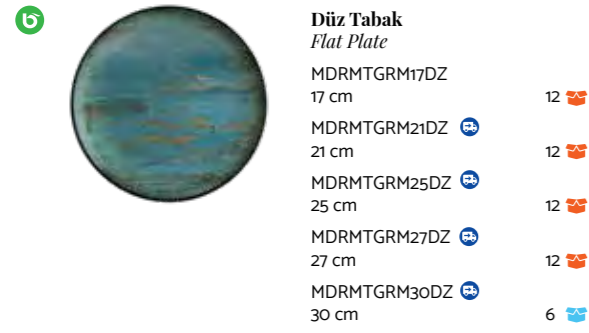

☑ Made to Stock
☑ References in red are new products.
🛡 Covered by **BONNA Life Time Edge Chip Warranty**

6 pcs
12 pcs
24 pcs