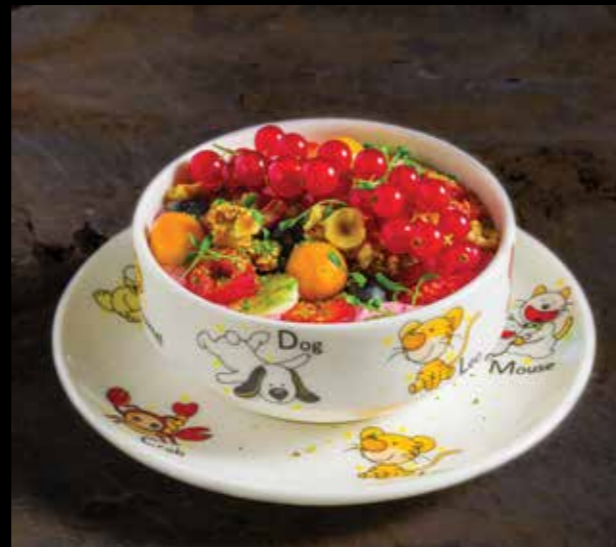

Kids

6

Düz Tabak
Flat Plate
KIDSBNC21DZ
21 cm
KIDSBNC25DZ
25 cm

12
12

6

Çukur Tabak
Pasta Plate
KIDSBNC23CK
23 cm 300 cc

12

Kulplu Kase
Consomme Bowl
KIDSBNC12KKS
12 cm 350 cc

12

Joker Kase
Stackable Bowl
KIDSBNC12JO
12 cm 350 cc

12

Kupa
Mug
KIDSMUG08KIN
280 cc

24

Made to Stock
 References in red are new products.
 Covered by BONNA Life Time Edge Chip Warranty

6 pcs
12 pcs
24 pcs