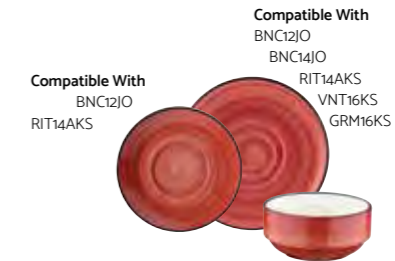

Kase
Oatmeal Bowl

- APSBNC6JO 6 cm 30 cc 24
- APSBNC12JO 12 cm 350 cc 12
- APSGRM17KKT 17 cm 12
- APSGRM19KKT 19 cm 12

- APSRIT12AKS 12 cm 290 cc 12
- APSRIT14AKS 14 cm 450 cc 12

- APSBNC12KS 12 cm 290 cc 24

- APSVNT8KS 8 cm 60 cc 24
- APSVNT16KS 16 cm 350 cc 12
- APSVNT18KS 18 cm 450 cc 6
- APSVNT22KS 22 cm 850 cc 6

- APSSTR10KS 10 cm 45 cc 24
- APSSTR27KS 27 cm 750 cc 6

- APSOPT20SH 20 cm 12

To view the full AURA PASSION Collection visit www.bonna.com.tr/collections/aura-passion/

Made to Stock
References in red are new products.
Covered by Bonna Life Time Edge Chip Warranty

6 pcs
12 pcs
24 pcs