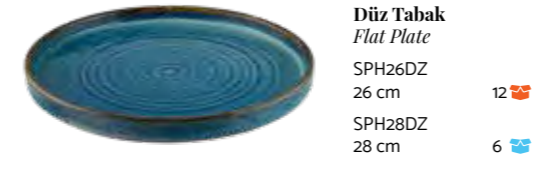

Sapphire

Made to Stock

References in red are new products.

Covered by BONNA Life Time Edge Chip Warranty

Due to nature of reactive glazing, each and every piece is truly unique

6 pcs
12 pcs
24 pcs

To view the full SAPHIRE collection visit www.bonna.com.tr/collections/sapphire/