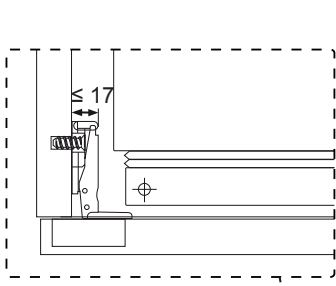

Installation instructions

C475VE - C875TNE

Document Number: 5858790200 - AA

1

h

2

4.1

4.2