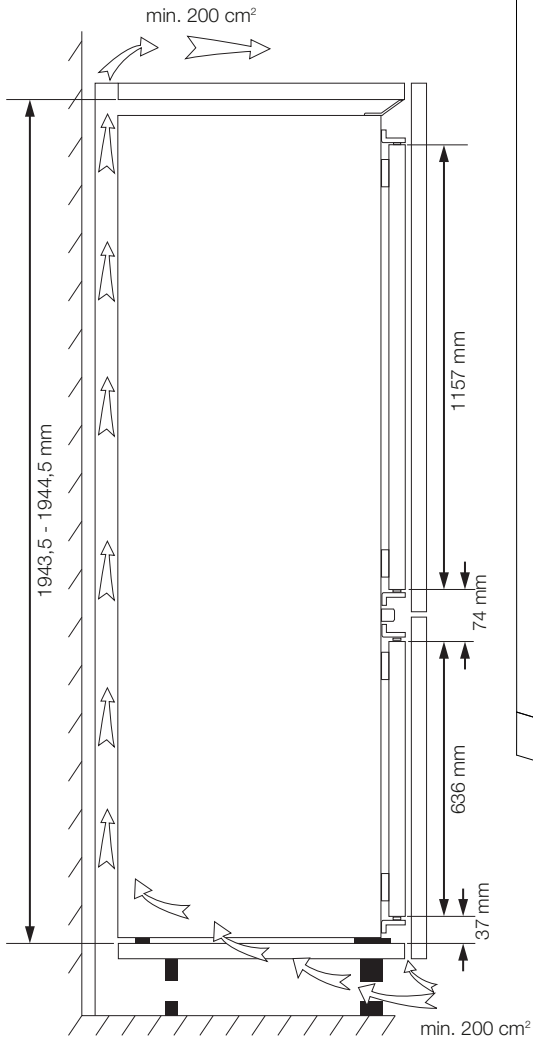

Installation instructions

C475VE - C875TNE

Document Number: 5858790200 - AA

1

h

2

4.1

4.2

4.3

5

6

7