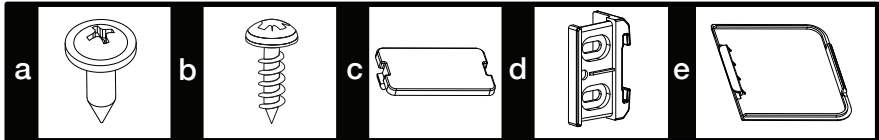

Installation instructions

C475VE - C875TNE

Document Number: 5858790200 - AA

1

h

2

4.1

4.2