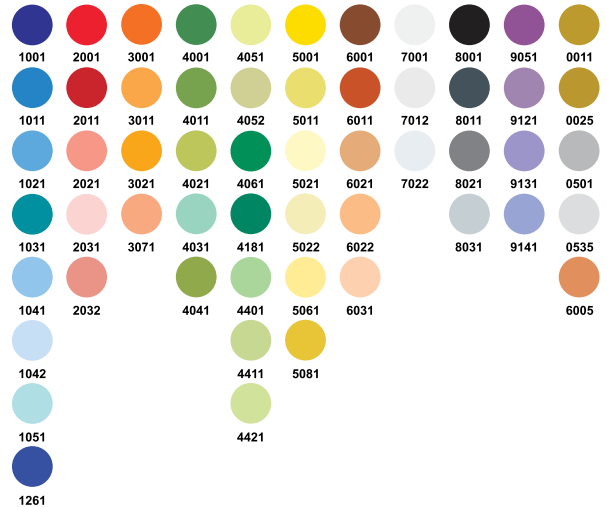

บริการพิมพ์สีอัตโนมัติ

โอเซียนกลาสมีบริการพิมพ์สี โดยใช้เทคโนโลยีเครื่องพิมพ์สีอัตโนมัติ สามารถพิมพ์ได้มากถึง 8 สี ทำให้สีสันบนแก้วโดดเด่นยิ่งขึ้น