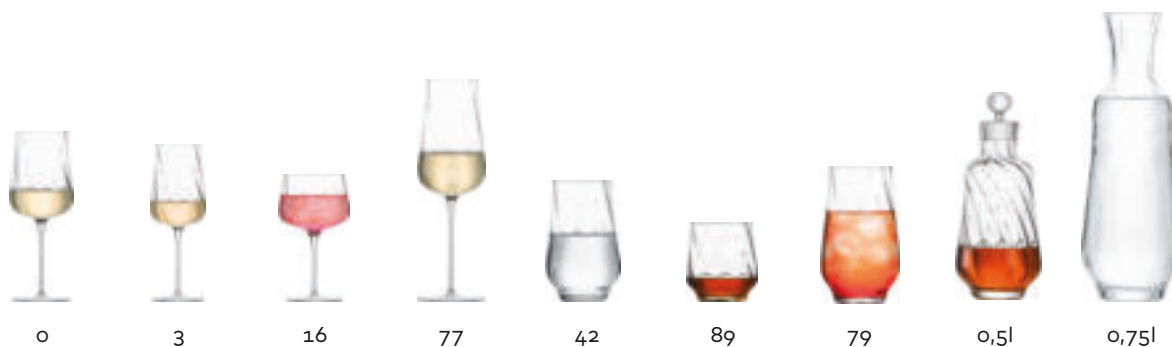

Developed in partnership with renowned designer Sebastian Herkner, this handmade range captures our imagination through its unique design. The twisted form and harmonious interplay between carafe and the two matching tumblers make this set a very special centre of attention for any table setting.

HANDMADE

IN ZWIESEL

Marlène - Hommage aux femmes by Charles Schumann

Form 1376

Artikel Item	Größe Size	Bestell- Nr. neu new Order no.	Bestell- Nr. alt former Order no.	Artikel per VE Item per VE	St./ Pal. Pool	Höhe mm Height mm	Ø mm dia. mm	Inhalt ml Ca- pacity ml	EAN der VE EAN per package
WEISSWEIN WHITE WINE									
Weißwein White Wine	0	122226	121215	2	342	201	75	327	4001836093118
Süßwein Sweet Wine	3	122225	121214	2	342	183	65	221	4001836093101
COCKTAIL									
Cocktail klein small	16	122223	121212	2	432	135	77	193	4001836093088
SEKT UND CHAMPAGNER SPARKLING WINE AND CHAMPAGNE									
Champagner mit MP * Champagne with EP *	77	122228	121217	2	380	241	73	365	4001836093149
BECHER TUMBLER									
Tumbler Allround	42	122222	121211	2	432	121	75	350	4001836093057
Whiskytumbler	89	122221	121210	2	532	87	79	293	4001836093019
Longdrink	79	122224	121213	2	432	137	80	445	4001836093095
KARAFFE CARAFE									
Whisky Karaffe Carafe	0.5	122227	121216	1	168	203	105	500	4001836093132
Wasserflasche Waterbottle	0.75	122229	121219	1	168	285	101	750	4001836093156