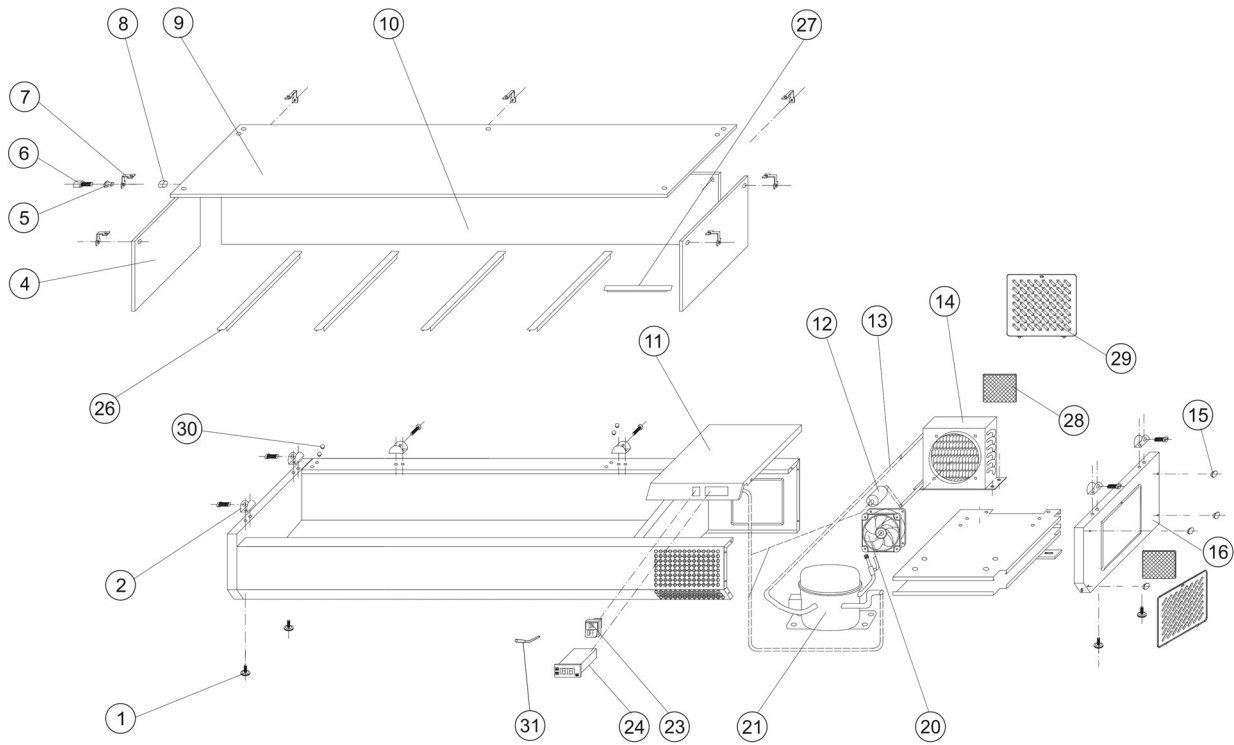

16501 / VK33-140

Position	ItemNo	Description
01	14579	Feet M8
02	10499	Clips Glass Cover
04	10621	Side Glass
05	35045	Bushing
06	35046	Glass Fixed Bolt
07	35047	Glass Linked Clip
08	35048	Glass Clip Fixed Nut
09	35055	Top Glass
10	35056	Front Glass
11	11870	Unit Room Cover For Compressor
12	15722	Filter Drier 20 G
13	13237	Defrost Water Coil
14	14193	Condensor
15	10068	Plastic Cap
16	11621	Unit Side Nordcap
17	32629	Plug
20	13318	Cond./Evap. Fan Rah1238B
21	11725	Compressor HDL100A R600A
	11726	Compressor HDL140A R600
	11734	Compressor HXD55AA R600A
23	13754	Main Switch
24	14061	Thermostat XR02CX 2 Probes
26	14768	Divider For GN1/4 Pans 268x27 mm
27	14771	Divider For GN1/6 Pans 178x76 mm
28	10020	Filter 182 x 215 mm
29	10017	Dust Filter Cover
30	10039	Cover For Screw
31	13896	Probe NTC Dixell/Carel 10 Kohm

2023-01-16

16501 / VK33-140

VK33-nnn