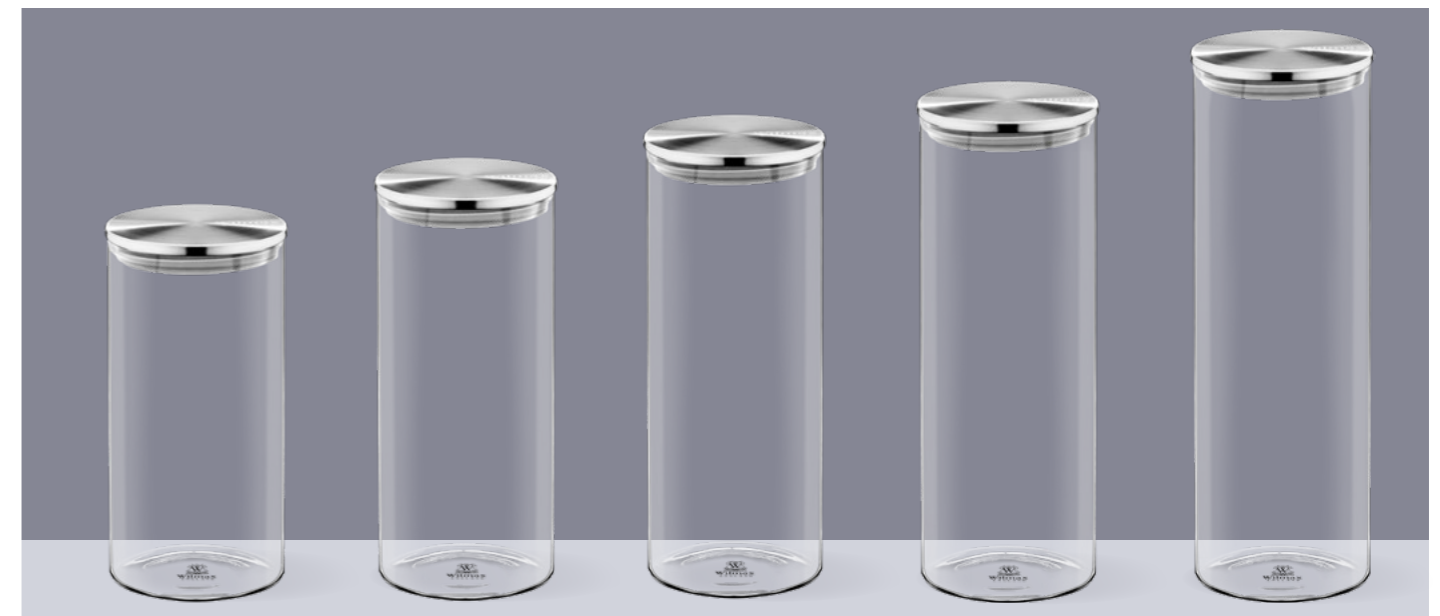

WL-888511/A Jar with Lid 4" x 3" | 10 x 7.5 cm 13 fl oz | 400 ml Inner box: 1 pc Outer carton: 36 pcs	WL-888512/A Jar with Lid 4" x 4" | 10 x 10 cm 20 fl oz | 600 ml Inner box: 1 pc Outer carton: 36 pcs	WL-888513/A Jar with Lid 4" x 5" | 10 x 12.5 cm 26 fl oz | 760 ml Inner box: 1 pc Outer carton: 36 pcs	WL-888514/A Jar with Lid 4" x 6" | 10 x 15.5 cm 32 fl oz | 950 ml Inner box: 1 pc Outer carton: 30 pcs	WL-888515/A Jar with Lid 4" x 7" | 10 x 17.5 cm 37 fl oz | 1100 ml Inner box: 1 pc Outer carton: 30 pcs

WL-888516/A Jar with Lid 4" x 8" | 10 x 20.5 cm 44 fl oz | 1300 ml Inner box: 1 pc Outer carton: 24 pcs	WL-888517/A Jar with Lid 4" x 9" | 10 x 23 cm 50 fl oz | 1500 ml Inner box: 1 pc Outer carton: 24 pcs	WL-888518/A Jar with Lid 4" x 10" | 10 x 25.5 cm 54 fl oz | 1600 ml Inner box: 1 pc Outer carton: 24 pcs	WL-888519/A Jar with Lid 4" x 11" | 10 x 27.5 cm 61 fl oz | 1800 ml Inner box: 1 pc Outer carton: 18 pcs	WL-888520/A Jar with Lid 4" x 12" | 10 x 30.5 cm 68 fl oz | 2000 ml Inner box: 1 pc Outer carton: 18 pcs