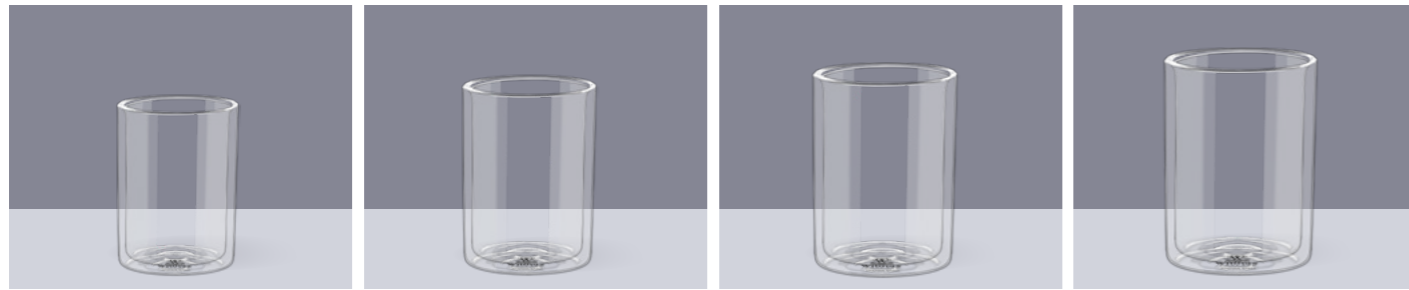

WL-888781/A
Glass 5 fl oz | 150 ml
Inner box: 6 pcs
Outer carton: 72 pcs

WL-888782/A
Glass 7 fl oz | 200 ml
Inner box: 6 pcs
Outer carton: 72 pcs

WL-888783/A
Glass 8 fl oz | 250 ml
Inner box: 1 pc
Outer carton: 60 pcs

WL-888780/A
Glass 3 fl oz | 100 ml
Inner box: 6 pcs
Outer carton: 144 pcs