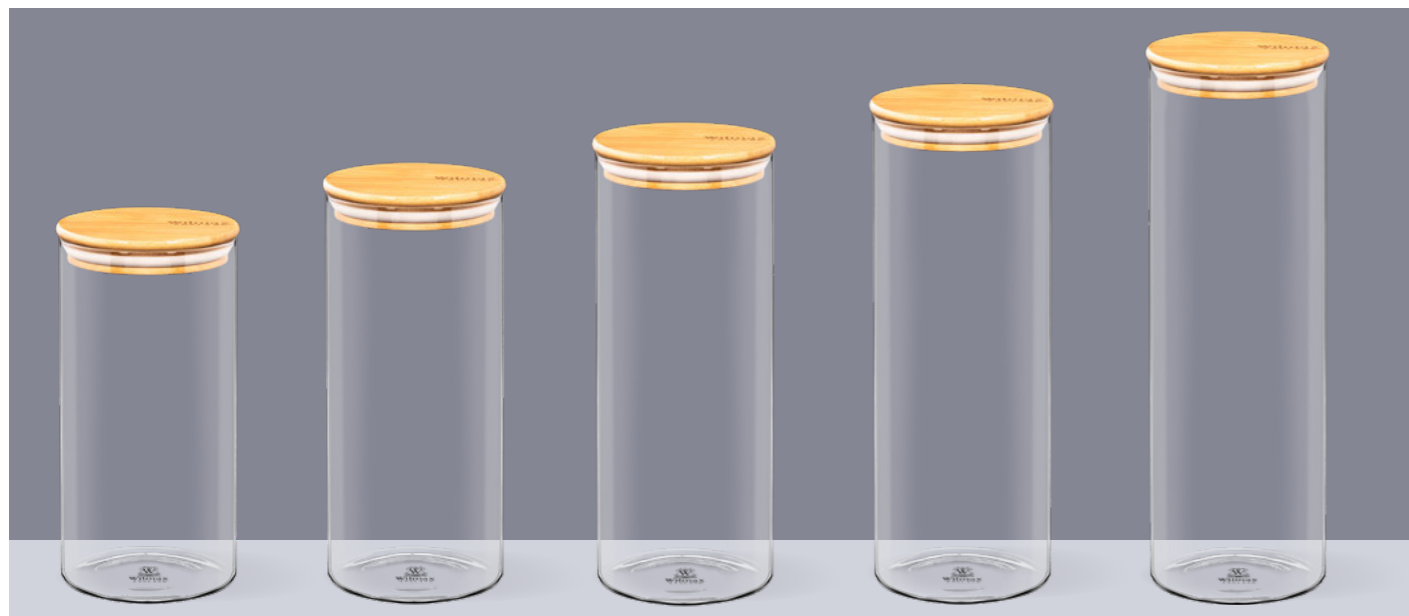

WL-888501/A Jar with Lid 4" x 3" | 10 x 7.5 cm 13 fl oz | 400 ml Inner box: 1 pc Outer carton: 36 pcs	WL-888502/A Jar with Lid 4" x 4" | 10 x 10 cm 20 fl oz | 600 ml Inner box: 1 pc Outer carton: 36 pcs	WL-888503/A Jar with Lid 4" x 5" | 10 x 12.5 cm 26 fl oz | 760 ml Inner box: 1 pc Outer carton: 36 pcs	WL-888504/A Jar with Lid 4" x 6" | 10 x 15.5 cm 32 fl oz | 950 ml Inner box: 1 pc Outer carton: 30 pcs	WL-888505/A Jar with Lid 4" x 7" | 10 x 17.5 cm 37 fl oz | 1100 ml Inner box: 1 pc Outer carton: 30 pcs

WL-888506/A Jar with Lid 4" x 8" | 10 x 20.5 cm 44 fl oz | 1300 ml Inner box: 1 pc Outer carton: 24 pcs	WL-888507/A Jar with Lid 4" x 9" | 10 x 23 cm 50 fl oz | 1500 ml Inner box: 1 pc Outer carton: 24 pcs	WL-888508/A Jar with Lid 4" x 10" | 10 x 25.5 cm 54 fl oz | 1600 ml Inner box: 1 pc Outer carton: 24 pcs	WL-888509/A Jar with Lid 4" x 11" | 10 x 27.5 cm 61 fl oz | 1800 ml Inner box: 1 pc Outer carton: 18 pcs	WL-888510/A Jar with Lid 4" x 12" | 10 x 30.5 cm 68 fl oz | 2000 ml Inner box: 1 pc Outer carton: 18 pcs