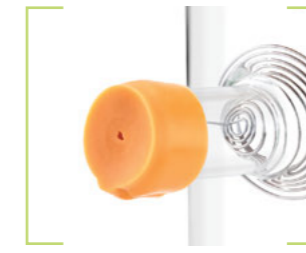

Stainless Steel Spring Filter
allows straining infusion while pouring

Lid keeps dust and other impurities from falling into the bottle when it's not in use, preserving your infusion

Bamboo Lid
with tight silicone sealing ring