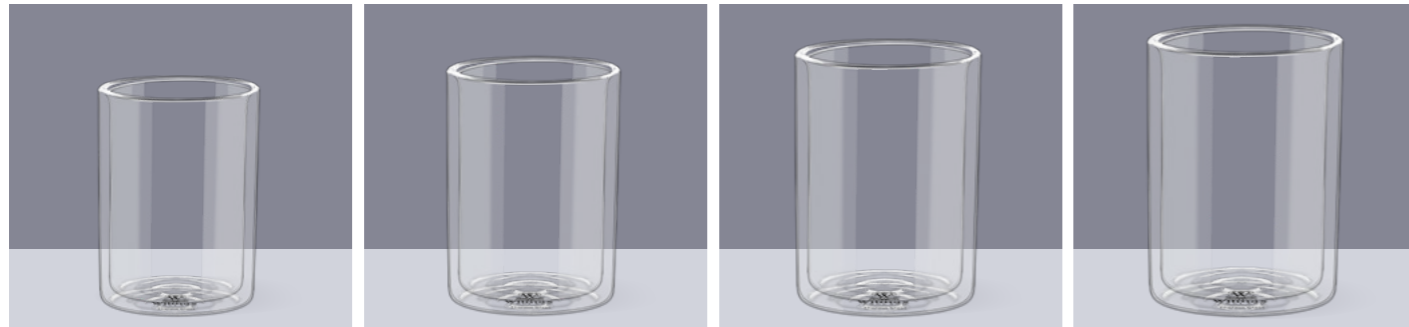

WL-888784/A
Glass 10 fl oz | 300 ml
Inner box: 1 pc
Outer carton: 60 pcs

WL-888785/A
Glass 13 fl oz | 400 ml
Inner box: 1 pc
Outer carton: 48 pcs

WL-888786/A
Glass 17 fl oz | 500 ml
Inner box: 1 pc
Outer carton: 48 pcs

WL-888787/A
Glass 20 fl oz | 600 ml
Inner box: 1 pc
Outer carton: 36 pcs