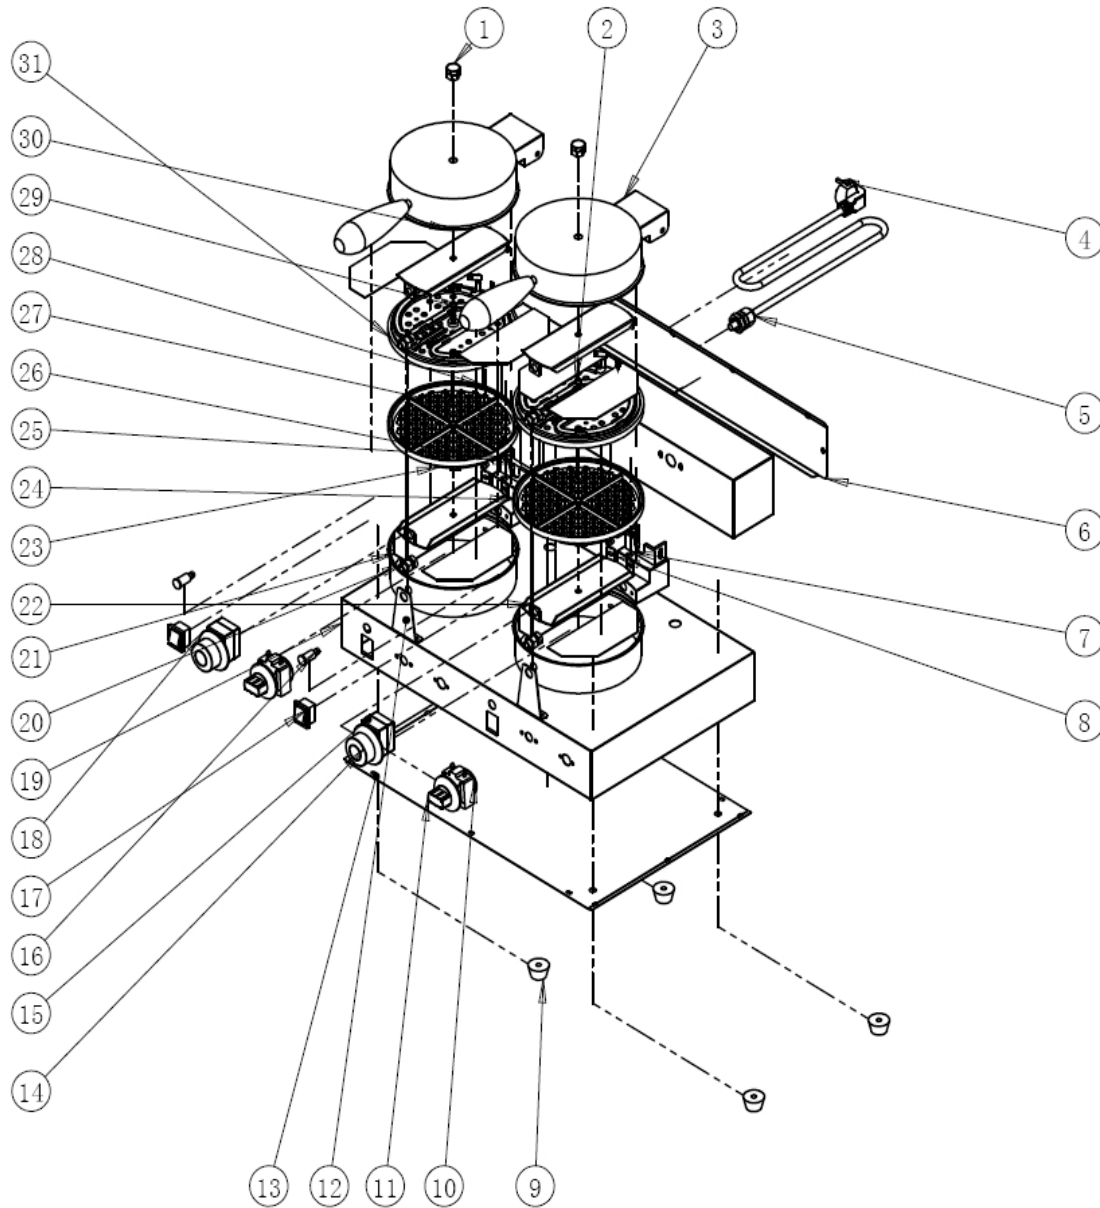

No.	Name
1	Handle
2	Heating Tube
3	Top Cover
4	Cover Screw
5	Cover Hinge
6	M6X8
7	M6X35
8	Rotating Screw
9	M6 Screw
10	M10X8
11	Cable
12	Plug
13	S/S plate
14	S/S plate
15	Down cover Rotating
16	M10x25
17	Plate Fixer
18	Timer
19	Frame Sealing Plate
20	Rubber Pad
21	Timer Knob
22	Frame
23	Temperature Dial
24	Temperature Knob
25	Temperature Control
26	Switch
27	Indicator Light
28	Srew M10
29	Insulating Plate
30	Waffle Fitting Plate
31	Down Waffle Plate
32	Upper Waffle Plate

- 1 Srew M10
- 2 M6X8
- 3 Cover Hinge
- 4 Cable
- 5 Plug
- 6 S/S plate
- 7 M6X35
- 8 Down cover Rotating
- 9 Rubber Pad
- 10 Timer
- 11 Timer Knob
- 12 Plate Fixer
- 13 Frame Sealing Plate
- 14 Temperature Knob
- 15 Temperature Control
- 16 Indicator Light
- 17 Switch
- 18 Temperature Dial
- 19 Frame
- 20 M10
- 21 Insulating Plate
- 22 Waffle Fitting Plate
- 23 Heating Tube
- 24 Down Waffle Plate
- 25 M6
- 26 Rotating Screw
- 27 M10
- 28 S/S plate
- 29 Handle
- 30 Cover
- 31 Upper Waffle Plate