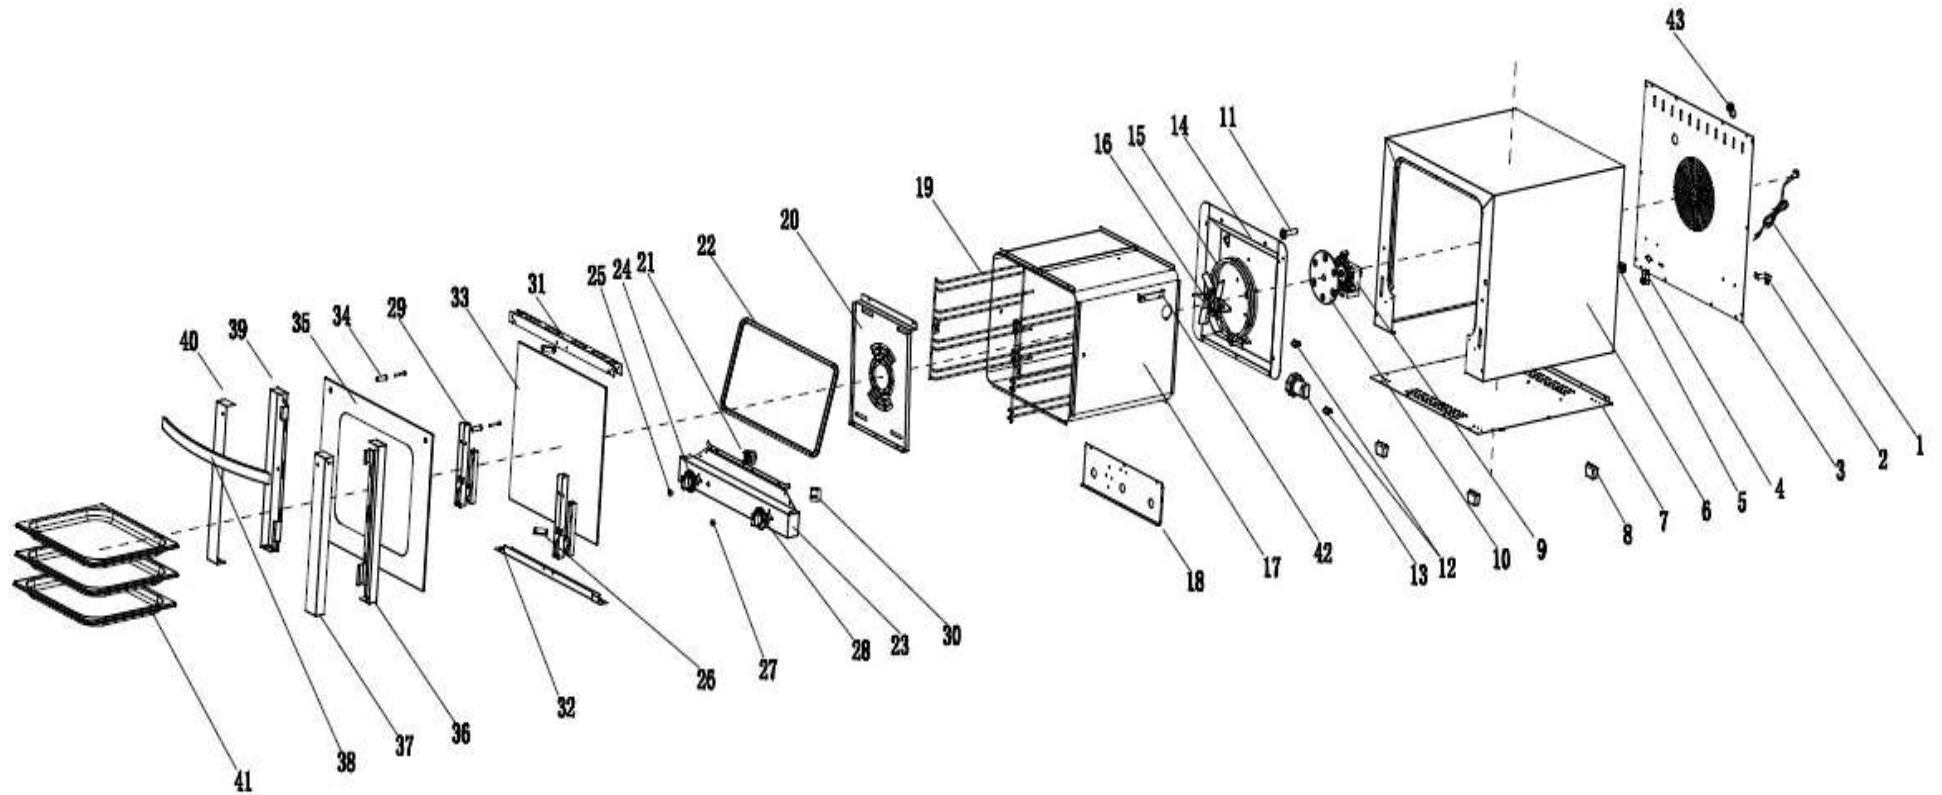

ПЕЧЬ КОНВЕКЦИОННАЯ HURAKAN HKN-XFT132E

ПЕЧЬ КОНВЕКЦИОННАЯ HURAKAN HKN-XFT132E

Поз	Наименование детали		
1	Power cord	29	Hinge assembly
2	Backstop	30	Thermostat
3	Back cover	31	Top support for glass
4	Switch	32	Bottom support for glass
5	Cord clamp	33	Glass-in side
6	Housing	34	Handle support
7	Bottom cover	35	Glass-out side
8	Foot	36	Right support-in side
9	Motor	37	Right support-out side
10	Motor-Support	38	Handle
11	Release pipe	39	Left support-in side
12	Thermal cut-out	40	Left support-out side
13	Light assembly	41	Bakeing Tray
14	Back cover-in side	42	Sersor Fixed
15	Heater	43	Silicone ring
16	Fan blade		
17	Cavity		
18	Cavity support		
19	Comal support		
20	Fan cover		
21	Timer		
22	Sealing		
23	Control panel		
24	Timer knob		
25	Timer light		
26	Bottom and top support for glass		
27	Thermostat light		
28	Thermostat knob		