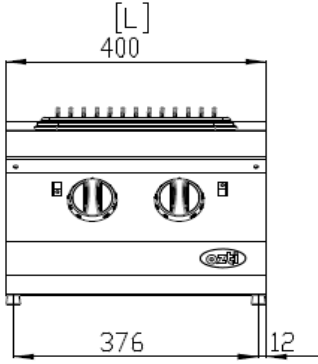

Model: OSOE 4090

Code: 7865.N1.40903.21

- 2 mm. stainless steel worktop.
- Construction in stainless steel.
- Heavy duty resistance
- Iron two hot plates; each with 4 kW.
- Hot plates have safety switch against overheat.
- 6 position switch to control hot plates.
- Adjustable temperature. (90-450 °C)
- Adjustable legs.

Model: OSOE 4090

Code: 7865.N1.40903.21

OSOE 4090

 ELECTRICAL CONNECTION

MODEL	CODE	TYPE	L (mm.)	W (mm.)	H (mm.)	POWER (KW.)	TOTAL POWER (KW.)	TEMPERATURE (°C)
OSOE 4090	7865.N1.40903.21	ELECTRICAL	400	900	850	2x4 KW	8	90-450