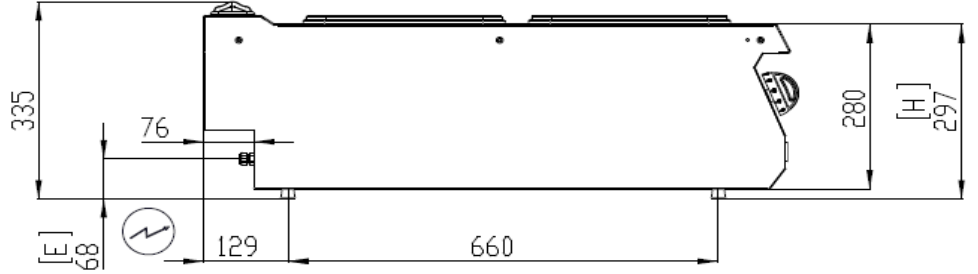

Model: OSOE 4090

Code: 7865.N1.40903.21

- 2 mm. stainless steel worktop.
- Construction in stainless steel.
- Heavy duty resistance
- Iron two hot plates; each with 4 kW.
- Hot plates have safety switch against overheat.
- 6 position switch to control hot plates.
- Adjustable temperature. (90-450 °C)
- Adjustable legs.

Model: OSOE 4090

Code: 7865.N1.40903.21

OSOE 4090

 ELECTRICAL CONNECTION

MODEL	CODE	TYPE	L (mm.)	W (mm.)	H (mm.)	POWER (KW.)	TOTAL POWER (KW.)	TEMPERATURE (°C)
OSOE 4090	7865.N1.40903.21	ELECTRICAL	400	900	850	2x4 KW	8	90-450