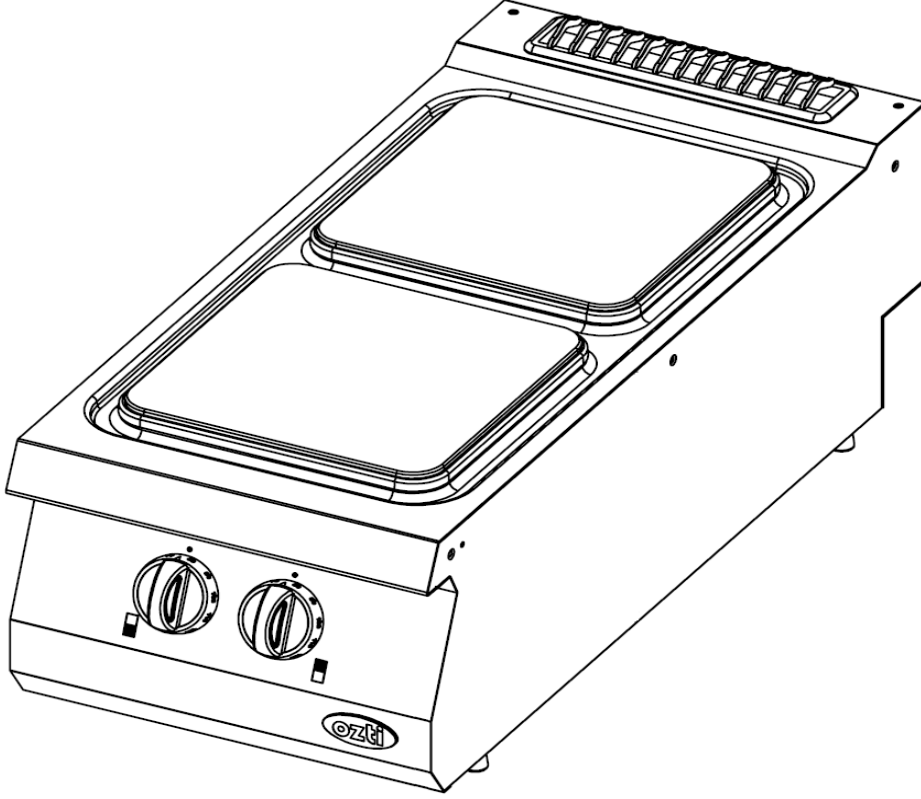

Model: OSOE 4090

Code: 7865.N1.40903.21

- 2 mm. stainless steel worktop.
- Construction in stainless steel.
- Heavy duty resistance
- Iron two hot plates; each with 4 kW.
- Hot plates have safety switch against overheat.
- 6 position switch to control hot plates.
- Adjustable temperature. (90-450 °C)
- Adjustable legs.