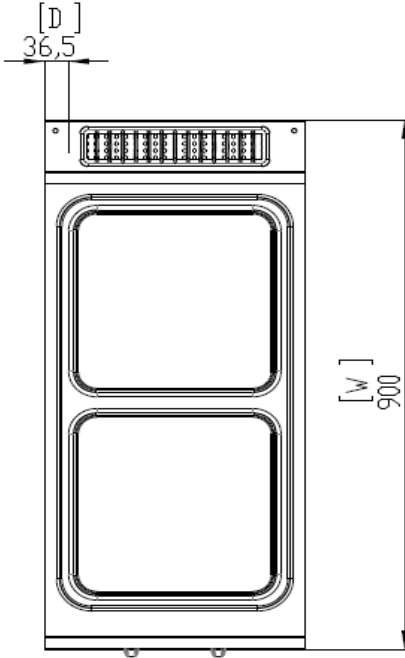

Model: OSOE 4090

Code: 7865.N1.40903.21

- 2 mm. stainless steel worktop.
- Construction in stainless steel.
- Heavy duty resistance
- Iron two hot plates; each with 4 kW.
- Hot plates have safety switch against overheat.
- 6 position switch to control hot plates.
- Adjustable temperature. (90-450 °C)
- Adjustable legs.

Model: OSOE 4090

Code: 7865.N1.40903.21

OSOE 4090

 ELECTRICAL CONNECTION

MODEL	CODE	TYPE	L (mm.)	W (mm.)	H (mm.)	POWER (KW.)	TOTAL POWER (KW.)	TEMPERATURE (°C)
OSOE 4090	7865.N1.40903.21	ELECTRICAL	400	900	850	2x4 KW	8	90-450