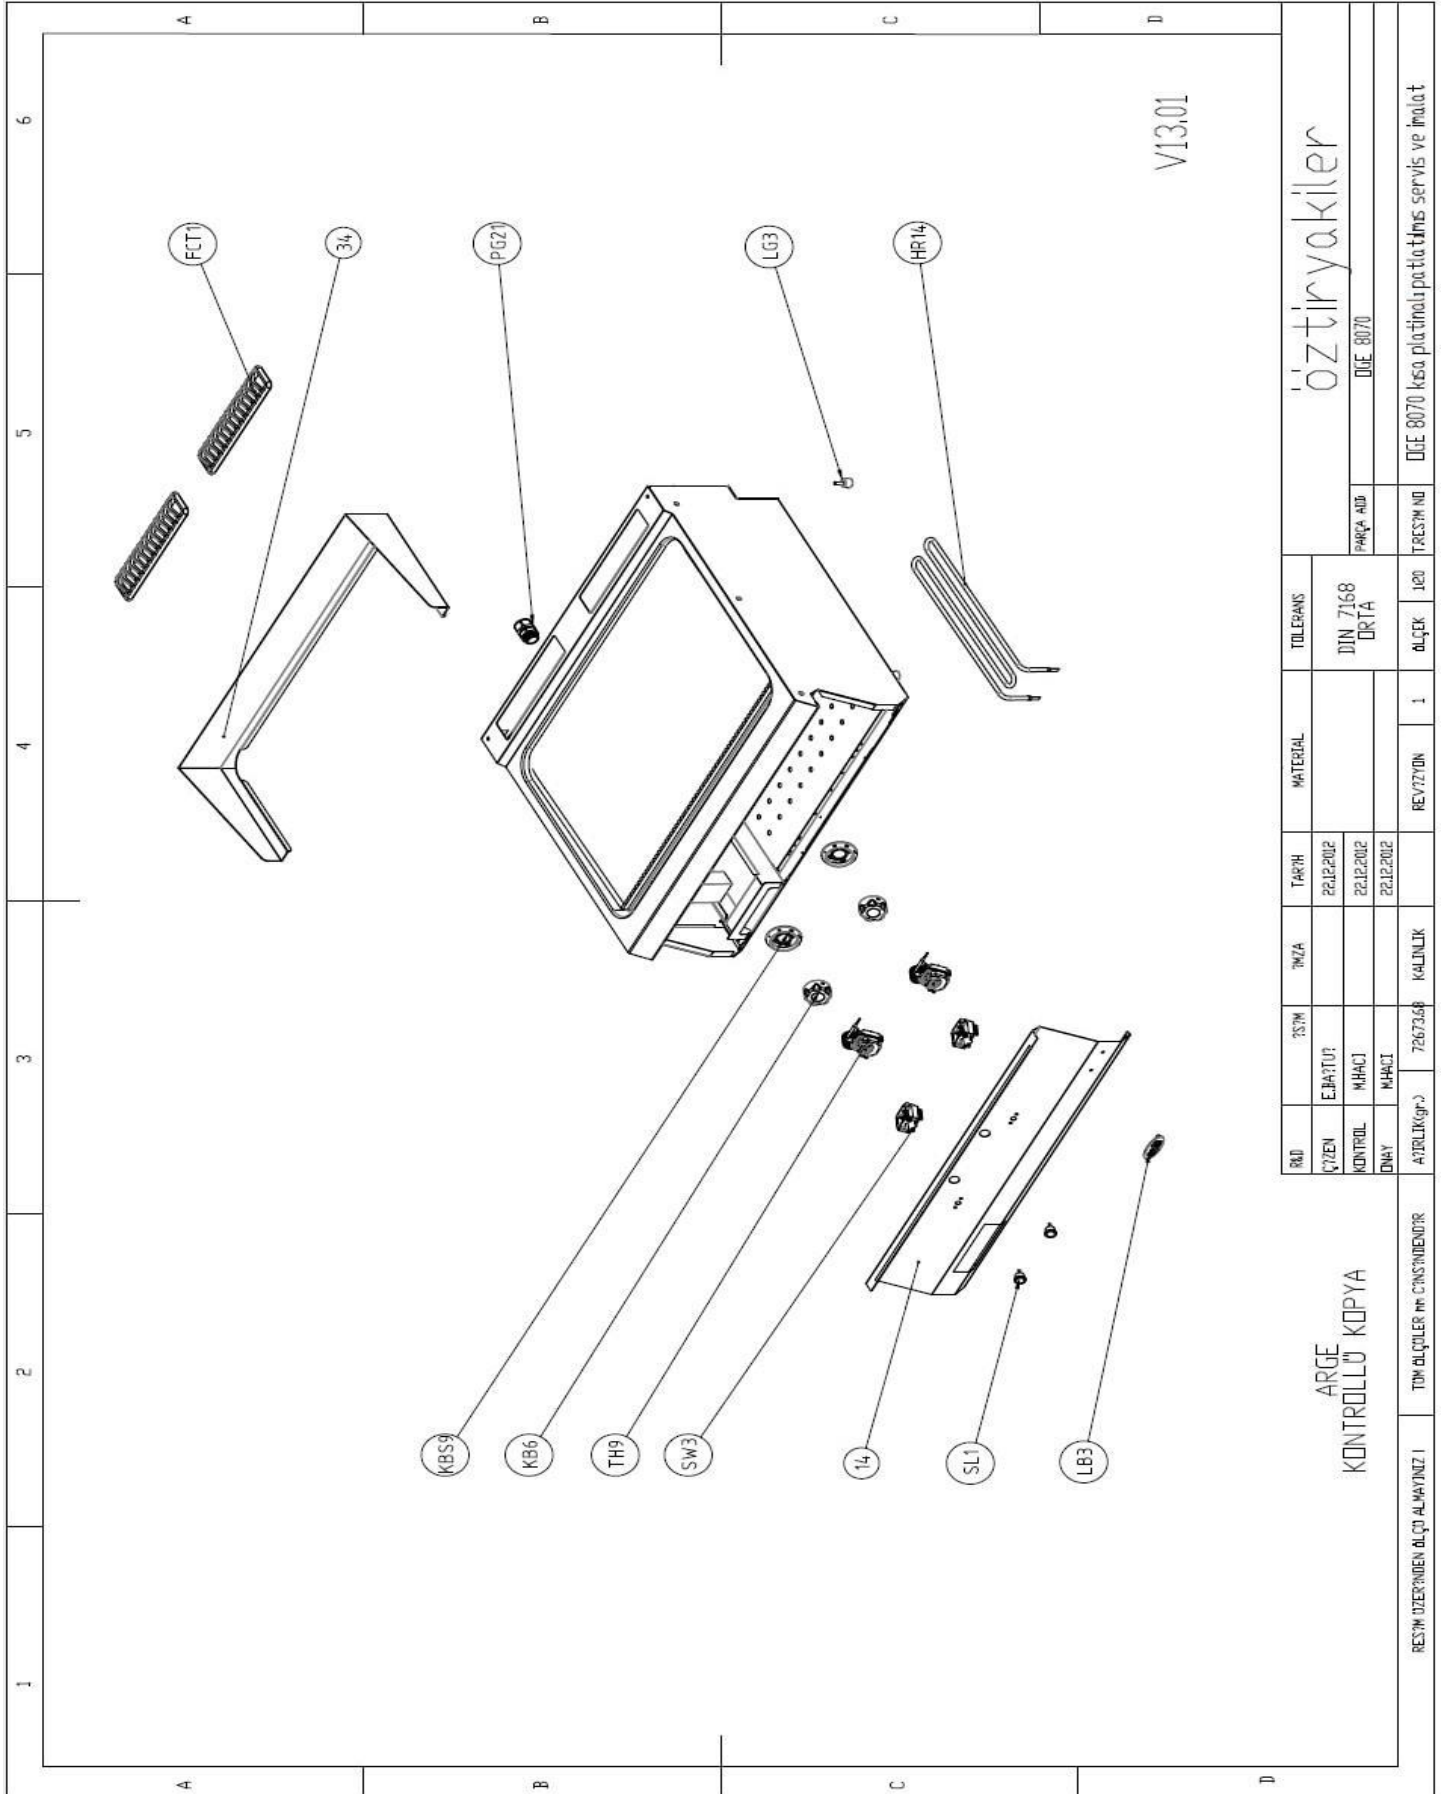

## SPARE PART LIST

Spare Part ItemCode	Item name.	PictureId	Price.	Curr.
2864.N20.08000290.E.10	FRONT PANEL FOR ELECTRICAL GRILL 80'S	14		
2864.N20.13880139.9.15	SPLASHGUARD FOR 80'S GRILLS	34		
6260.00058.96	FLUE COVER CAST IRON WITH CERAMIC ENAMEL COATED FOR ALL 700&900	FCT1		
6246.00011.03	HEATING ELEMENT 1500 W 230 V	HR14		
6260.00015.45	THERMOPLASTIC KNOB MAIN BODY WITH 6 mm INSERT	KB6		
6260.00015.32	THERMOPLASTIC KNOB SCALE 50-300 C	KBS9		
2179.09028.01	LABEL FOR FRONT PANEL "ÖZT RYAK LER"	LB3		
6260.00002.05	ADJUSTABLE LEG M6	LG3		
6259.00003.10	CABLE GLAND PG 21	PG21		
6251.00004.30	SIGNAL LAMP BLACK BODY GREEN LENS NEON 100K-220V	SL1		
6254.00005.04	4 POLE ON-OFF SWITCH	SW3		
6234.00001.14	THERMOSTAT 50-300 C TRIPHASE	TH9		
6248.00016.01	TERMINAL PORCELAIN NO_2	TP1		

öztiyākiler

OGE 8070

TOLERANS

DIN 7168  
ORTA

MATERIAL

TAKRİ

22.12.2012

İNÇA

İSİM

7867368

KALINLIK

REVİZYON

1

ALÇEK

120

TARİHİ