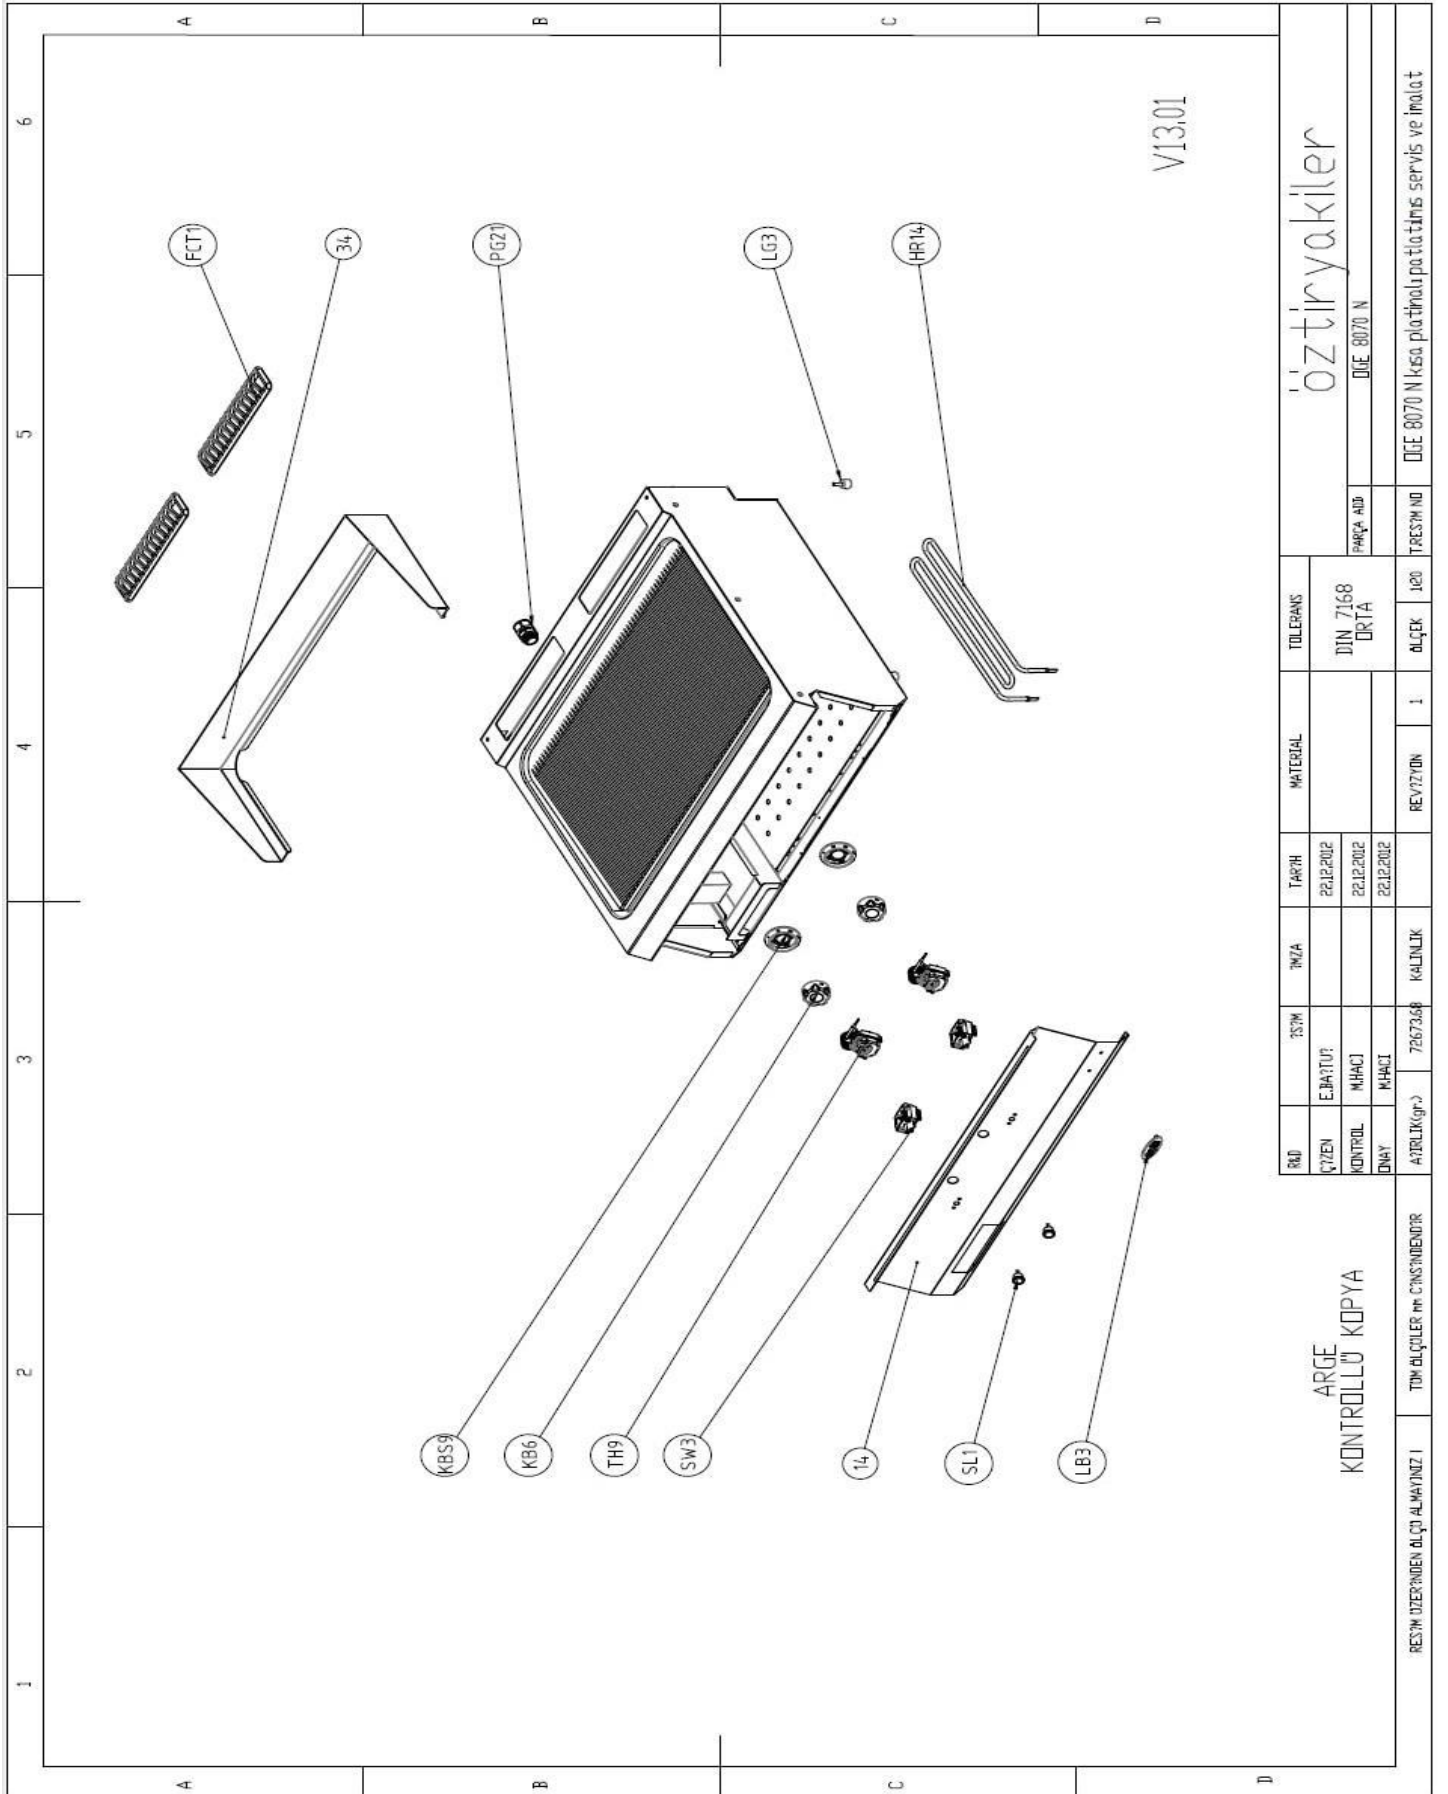

özti
yapı

PAKÇA ADI OGE 8070 N

TRESİM ADI OGE 8070 N kısa platinolu patlamıs servis ve imalat

ARGE
KONTROLLÜ KOPYA

RESİM ÜZERİNDEN ALÇEK ALMAYINIZ! TİM BİLGİLERİNE GÖRE ÇİNSİZDİR