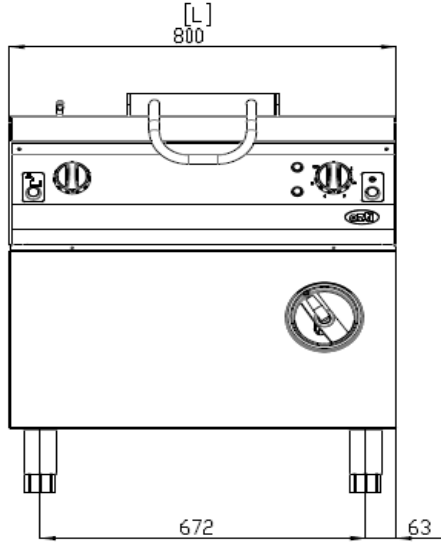

Model: OTE 80

Code: 7867.N1.80908.04

- 2 mm. stainless steel worktop.
- Construction in stainless steel.
- Adjustable thermostat (50-300 °C)
- High efficiency heating elements are made of stainless steel.
- Cover with arc mechanism
- Smooth large surfaces are easy to clean
- Manual tilting mechanism.(Optional:Automatic)
- Good quality isolation for low energy consumption.
- Water tap
- Safety thermostat for over heating.
- Tilting system safety switch.
- Adjustable legs.

Model: OTEI 100

Code: 7855.N1.80908.04

OTE 80

 ELECTRICAL CONNECTION

MODEL	CODE	TYPE	L (mm.)	W (mm.)	H (mm.)	POWER (KW.)	TOTAL POWER (KW.)	CAPACITY (LT.)
OTE 80	7867.N1.80908.04	ELECTRICAL	800	900	850	9 KW	9	80