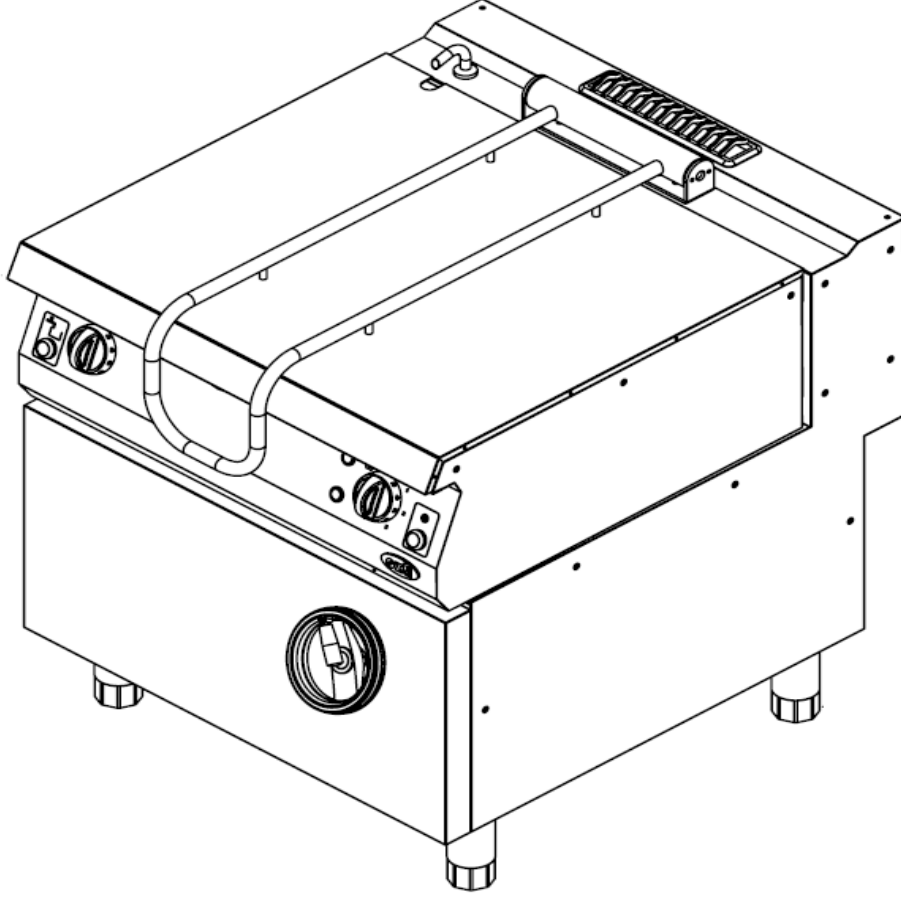

ADDRESS: Cumhuriyet Mah. Eski Hadımköy Yolu
No:29/A Büyükçekmece İstanbul/TÜRKİYE

www.oztiryakiler.com.tr

Fax: 0090 212 886 66 29

Fax: 0090 212 886 66 29

Serie: 900

Type: ELECTRICAL

Appliance Name: TILTING BRATT PAN

Model: OTE 80

Code: 7867.N1.80908.04

- 2 mm. stainless steel worktop.
- Construction in stainless steel.
- Adjustable thermostat (50-300 °C)
- High efficiency heating elements are made of stainless steel.
- Cover with arc mechanism
- Smooth large surfaces are easy to clean
- Manual tilting mechanism.(Optional:Automatic)
- Good quality isolation for low energy consumption.
- Water tap
- Safety thermostat for over heating.
- Tilting system safety switch.
- Adjustable legs.

ADDRESS: Cumhuriyet Mah. Eski Hadımköy Yolu
No:29/A Büyükçekmece İstanbul/TÜRKİYE

www.oztiryakiler.com.tr

Telephone: 0090 212 886 78 00

Fax: 0090 212 886 66 29

Serie: 900

Type: ELECTRICAL

Appliance Name: INDIRECT BOILING PAN

Model: OTEI 100

Code: 7855.N1.80908.04

OTE 80

 ELECTRICAL CONNECTION

MODEL	CODE	TYPE	L (mm.)	W (mm.)	H (mm.)	POWER (KW.)	TOTAL POWER (KW.)	CAPACITY (LT.)
OTE 80	7867.N1.80908.04	ELECTRICAL	800	900	850	9 KW	9	80