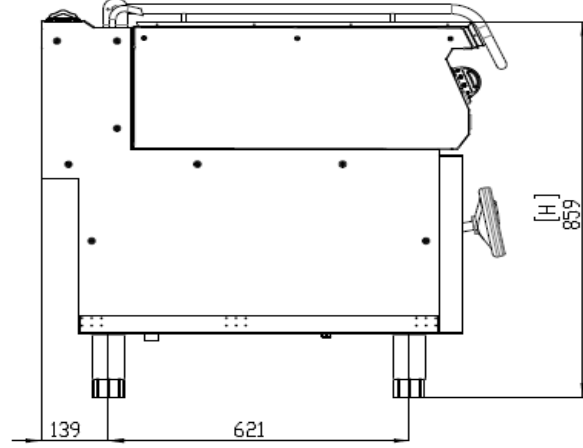

Model: OTE 80

Code: 7867.N1.80908.04

- 2 mm. stainless steel worktop.
- Construction in stainless steel.
- Adjustable thermostat (50-300 °C)
- High efficiency heating elements are made of stainless steel.
- Cover with arc mechanism
- Smooth large surfaces are easy to clean
- Manual tilting mechanism.(Optional:Automatic)
- Good quality isolation for low energy consumption.
- Water tap
- Safety thermostat for over heating.
- Tilting system safety switch.
- Adjustable legs.

Model: OTEI 100

Code: 7855.N1.80908.04

OTE 80

 ELECTRICAL CONNECTION

MODEL	CODE	TYPE	L (mm.)	W (mm.)	H (mm.)	POWER (KW.)	TOTAL POWER (KW.)	CAPACITY (LT.)
OTE 80	7867.N1.80908.04	ELECTRICAL	800	900	850	9 KW	9	80