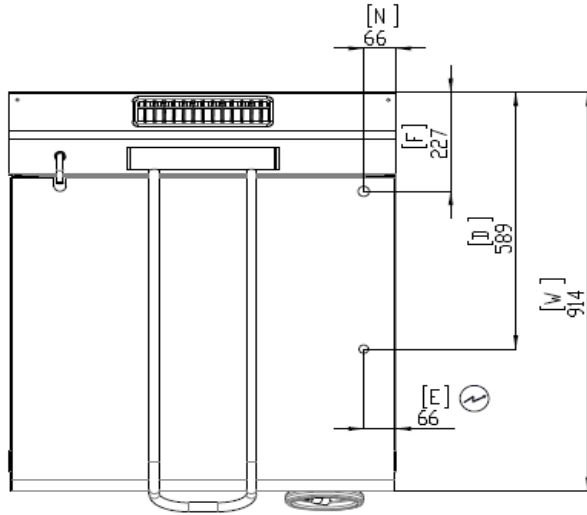

Model: OTE 80

Code: 7867.N1.80908.04

- 2 mm. stainless steel worktop.
- Construction in stainless steel.
- Adjustable thermostat (50-300 °C)
- High efficiency heating elements are made of stainless steel.
- Cover with arc mechanism
- Smooth large surfaces are easy to clean
- Manual tilting mechanism.(Optional:Automatic)
- Good quality isolation for low energy consumption.
- Water tap
- Safety thermostat for over heating.
- Tilting system safety switch.
- Adjustable legs.

ADDRESS: Cumhuriyet Mah. Eski Hadımköy Yolu
No:29/A Büyükçekmece İstanbul/TÜRKİYE

www.oztiryakiler.com.tr

Telephone: 0090 212 886 78 00

Fax: 0090 212 886 66 29

Serie: 900

Type: ELECTRICAL

Appliance Name: INDIRECT BOILING PAN

Model: OTEI 100

Code: 7855.N1.80908.04

OTE 80

 ELECTRICAL CONNECTION

MODEL	CODE	TYPE	L (mm.)	W (mm.)	H (mm.)	POWER (KW.)	TOTAL POWER (KW.)	CAPACITY (LT.)
OTE 80	7867.N1.80908.04	ELECTRICAL	800	900	850	9 KW	9	80