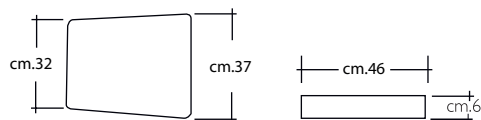

315
tortora pieno
glossy dove grey

362
azzurro pieno
glossy light blue

381
antracite pieno
glossy anthracite grey

Art. 2352

Imballo: 4 pezzi
Packing: 4 pieces

Peso unitario Kg 3,980
Unit weight

Misure imballo 73x48x102 cm
Packing sizes

Conforme EN 16139:2013
According to EN 16139:2013

CUSCINO PER ISY CUSHION FOR ISY

Art. 1500

Imballo: 2 pezzi
Packing: 2 pieces

Peso unitario Kg 0,500
Unit weight

Misure imballo 49x40,5x12 cm
Packing sizes

TESSUTI E COLORI FABRICS AND COLOURS