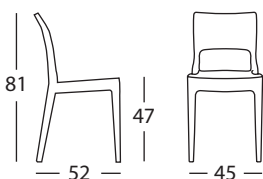

315
tortora pieno
glossy dove grey

362
azzurro pieno
glossy light blue

381
antracite pieno
glossy anthracite grey

Art. 2352

Imballo: 4 pezzi
Packing: 4 pieces

Peso unitario Kg 3,980
Unit weight

Misure imballo 73x48x102 cm
Packing sizes

Conforme EN 16139:2013
According to EN 16139:2013

CUSCINO PER ISY CUSHION FOR ISY

Art. 1500

Imballo: 2 pezzi
Packing: 2 pieces

Peso unitario Kg 0,500
Unit weight

Misure imballo 49x40,5x12 cm
Packing sizes

TESSUTI E COLORI FABRICS AND COLOURS