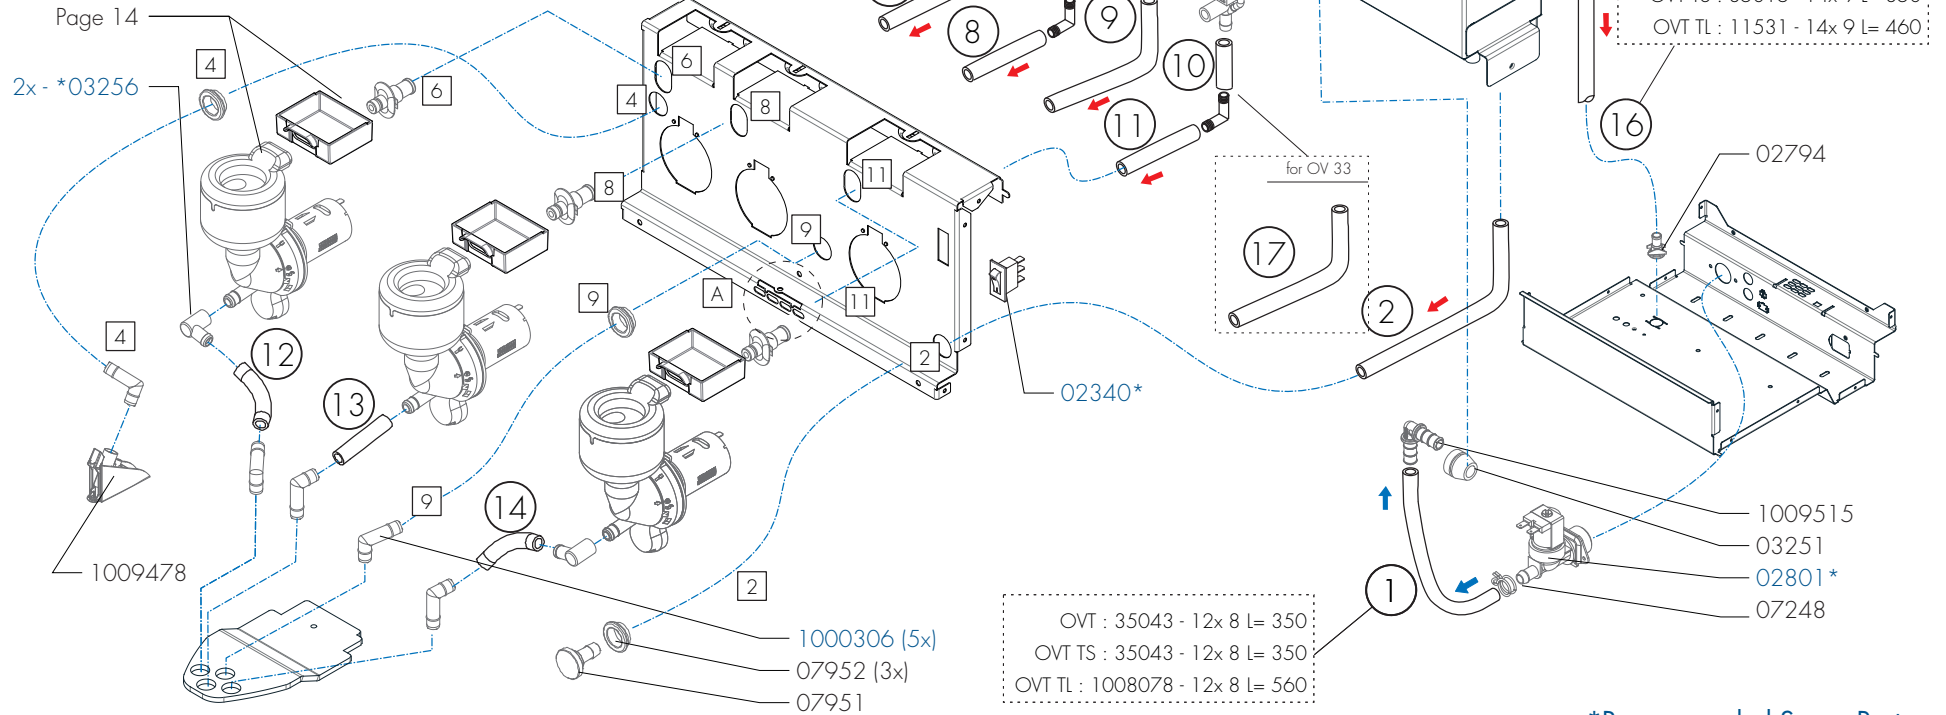

OV TOUCH 53 / 63 (TS / TL)

- ① 35025 - 14x 9 L= 720
- ② 35045 - 12x 8 L= 520
- ③ 35085- 14x 9 L= 105
- ④ 35045 - 12x 8 L= 520
- ⑤ 35031 - 14x 9 L= 90 [ov53]
- ⑥ 35085- 14x 9 L= 105 [ov63]
- ⑦ 35007- 14x 9 L= 255
- ⑧ 1003898 - 14x 9 L= 210
- ⑨ 35064 - 12x 8 L= 410
- ⑩ 35085- 14x 9 L= 105
- ⑪ 1003898 - 14x 9 L= 210
- ⑫ 35092 - 12x 8 L= 110
- ⑬ 1003901 - 12x 8 L= 60
- ⑭ 35035 - 12x 8 L= 75
- ⑮ 1003898 - 14x 9 L= 210
- ⑯
- ⑰ 35019 - 14x 9 L= 290

*Recommended Spare Part

Type : OPTIVEND (TS/TL) TOUCH
Articulenumber : 1010547

From mach. nr. : 1AG12345
Date : 01-2023

Page : 12 - 28
Rev : 2.1 - 21-03-2023

Rated voltage : 1N~ 220-240V 50-60Hz 3260W

Drawer : JK
Date : 26-05-2021

Spare Parts Info

ANIMO
www.animo.eu