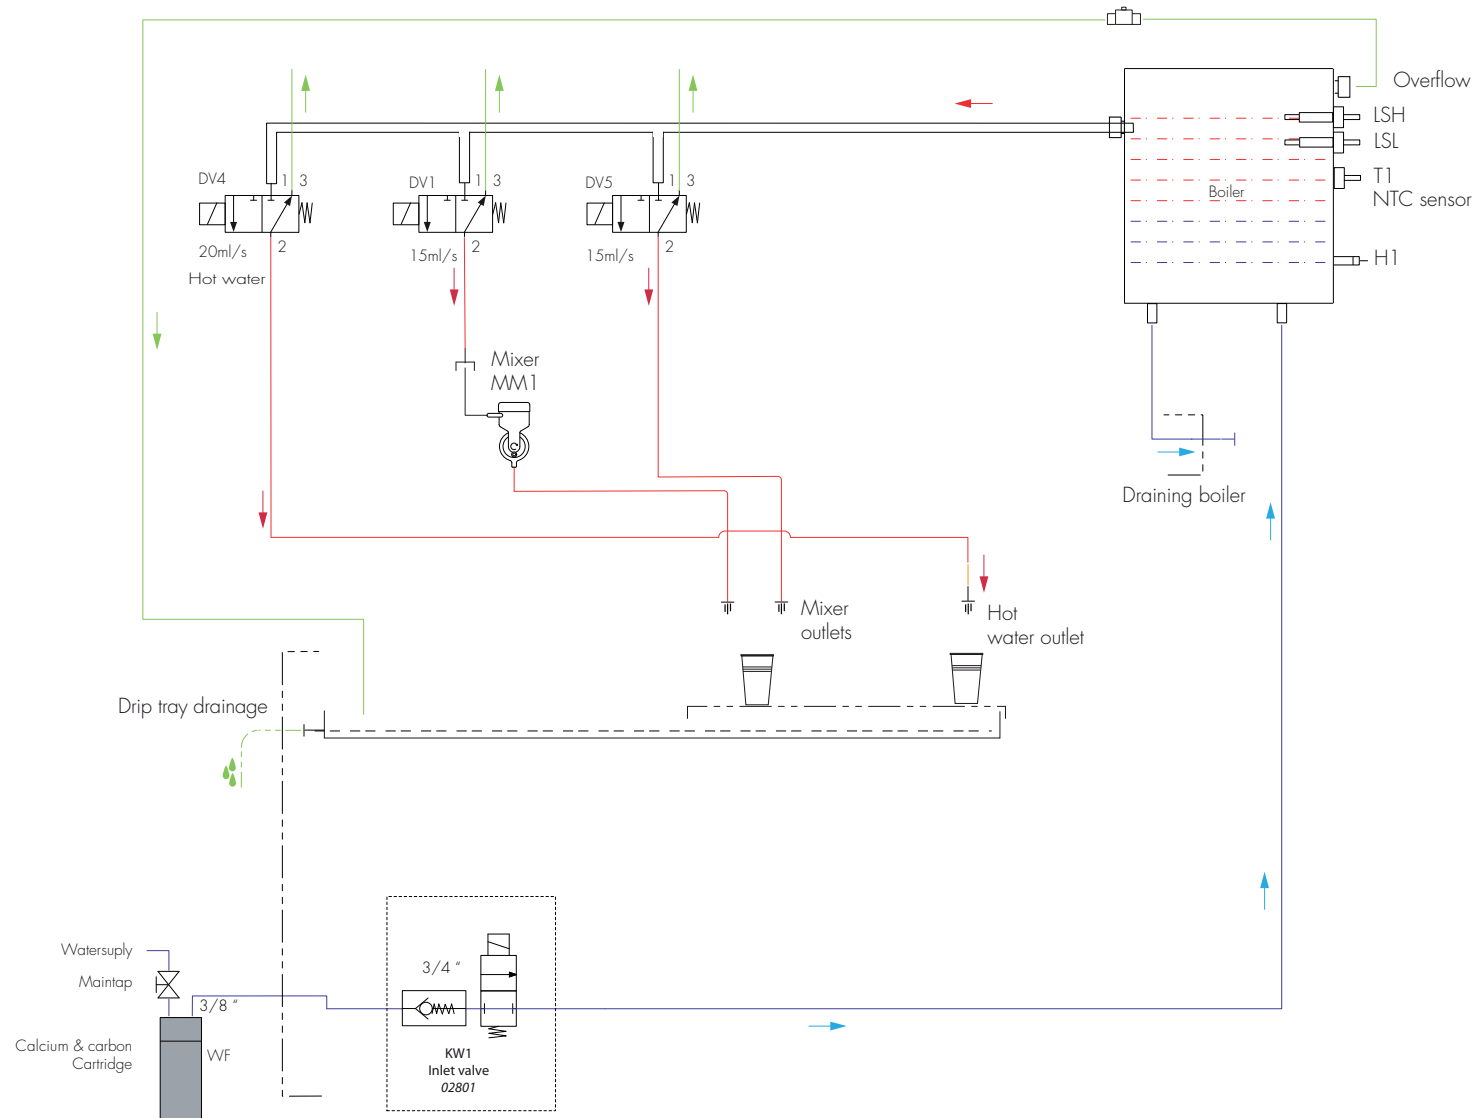

OptiVend x1 (TS / TL) Touch

*Recommended Spare Part

Type : OPTIVEND (TS/TL) TOUCH
Articulenumber : 1010547

From mach. nr. : 1AG12345
Date : 01-2023

Page : 18 - 28
Rev : 2.1 - 21-03-2023

Rated voltage : 1N~ 220-240V 50-60Hz 3260W

Drawer : JK
Date : 26-05-2021

Spare Parts Info

ANIMO
www.animo.eu