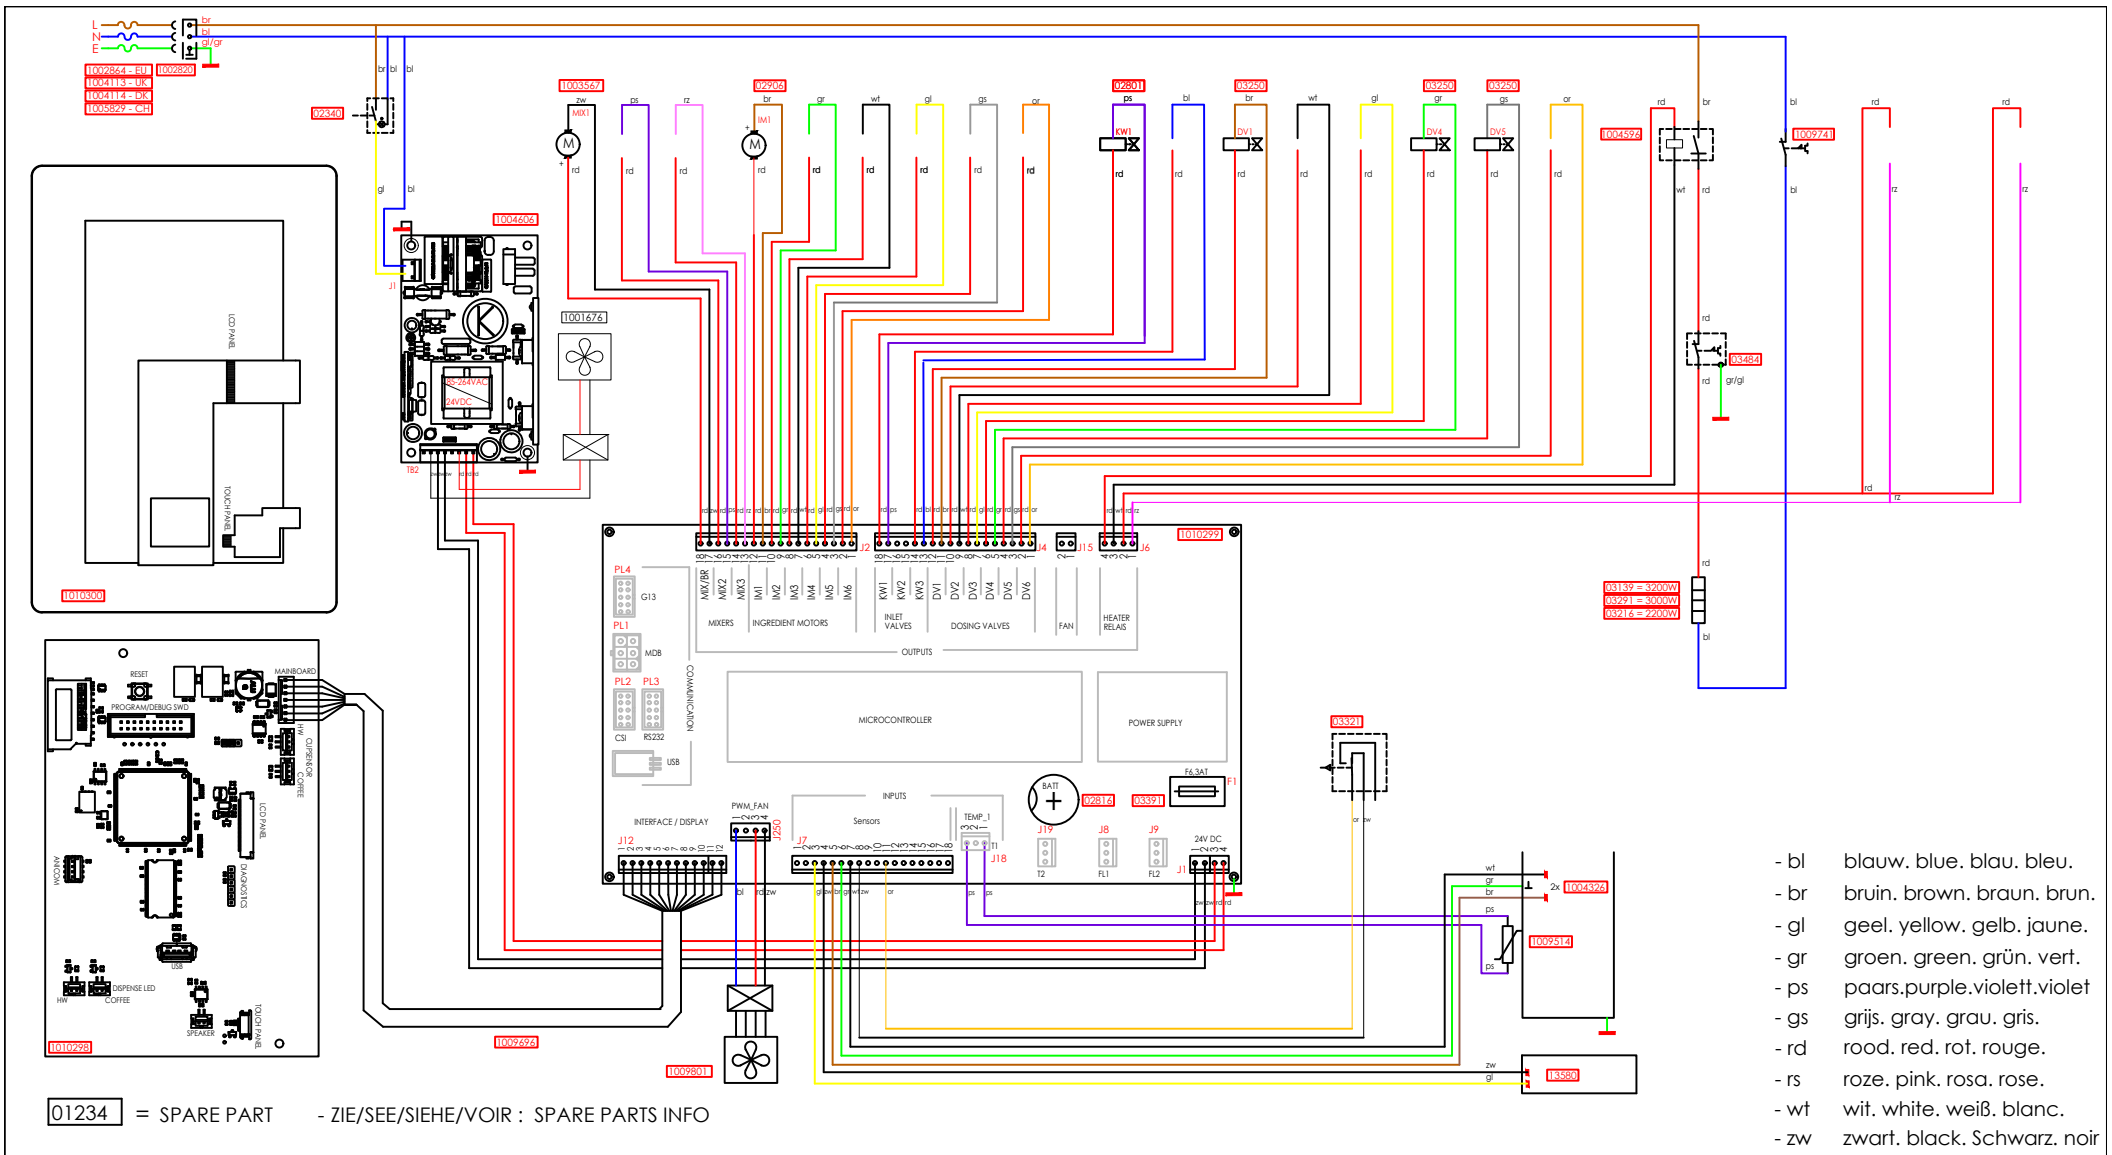

From mach. nr. : 1AG12345  
 Date : 01-2023

Page : 20 - 28  
 Rev : 2.1 - 21-03-2023

Rated voltage : 1N~ 220-240V 50-60Hz 3260W

Drawer : JK  
 Date : 26-05-2021

Spare Parts Info

**ANIMO**  
 www.animo.eu

Type : OPTIVEND 11 (TS/TL) TOUCH  
 Articulenumber : 1009958 / 1009964 / 1009970  
 Rated voltage : 1N~ 230V 50-60Hz 3260W