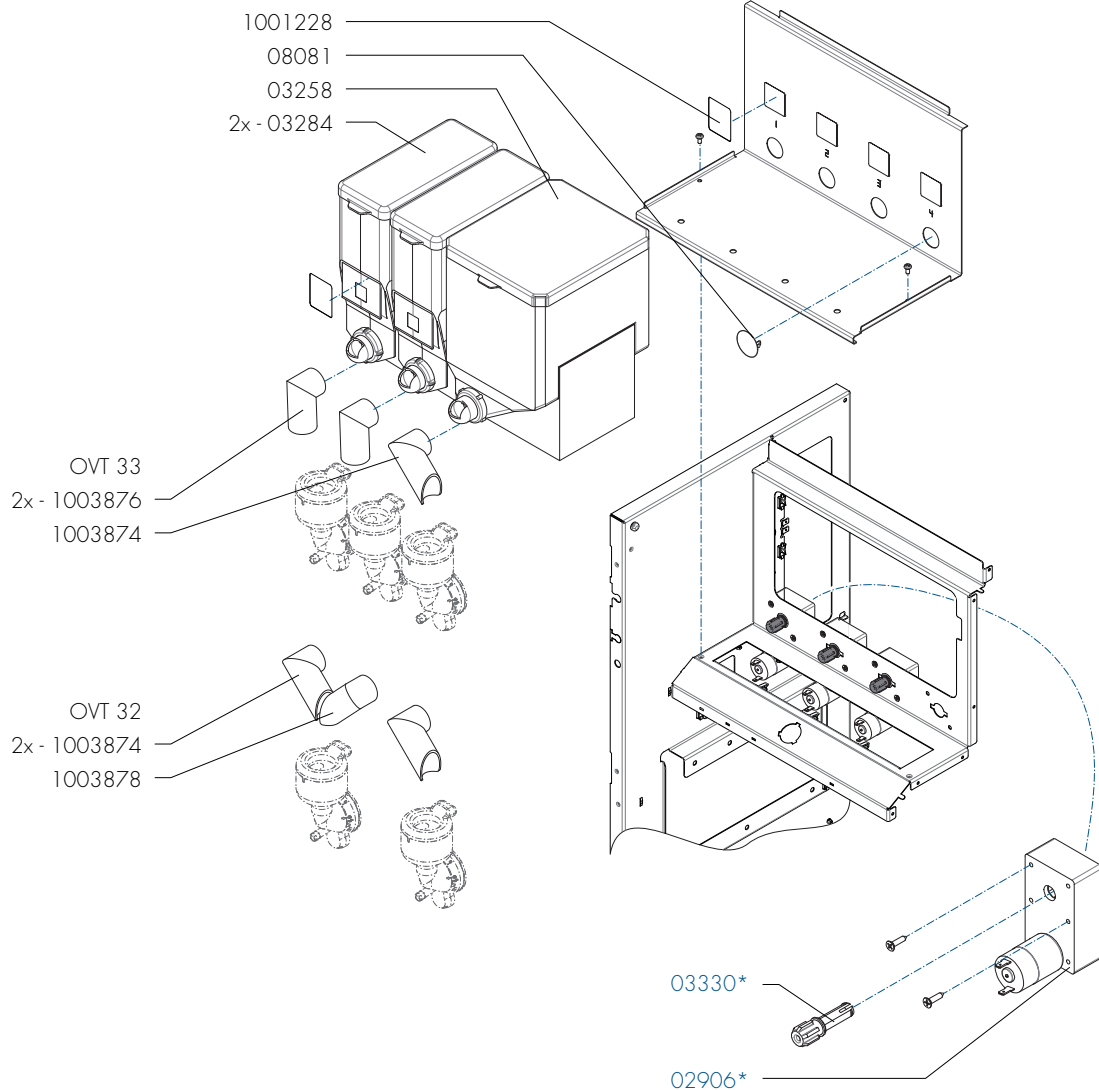

OVT 32 / 33

OVT 42 / 43

*Recommended Spare Part

Type : OPTIVEND (TS/TL) TOUCH
Articulenumber : 1010547

From mach. nr. : 1AG12345
Date : 01-2023

Page : 14 - 28
Rev : 2.1 - 21-03-2023

Rated voltage : 1N~ 220-240V 50-60Hz 3260W

Drawer : JK
Date : 26-05-2021

Spare Parts Info

ANIMO
www.animo.eu