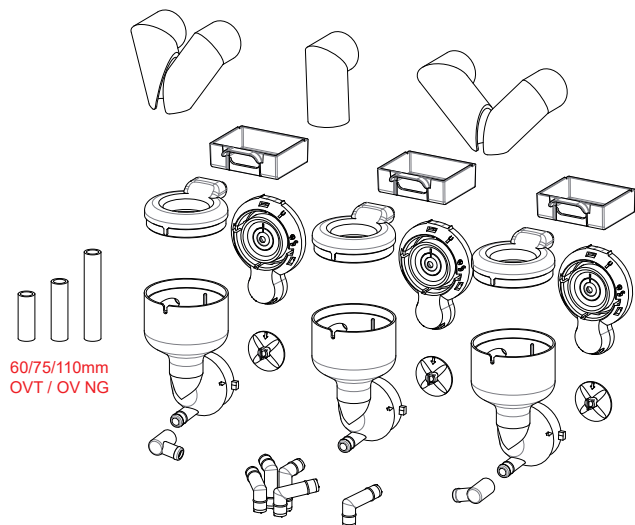

Hygiëneset 1003988
Optivend 53, 53TS, 53TL