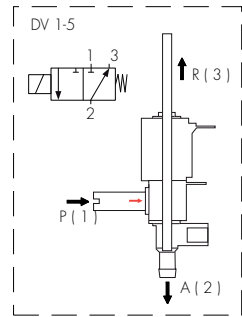

OpiVend x3 (TS / TL) Touch

*Recommended Spare Part

Type : OPTIVEND (TS/TL) TOUCH
Articulenumber : 1010547

From mach. nr. : 1AG12345
Date : 01-2023

Page : 20 - 28
Rev : 2.1 - 21-03-2023

Rated voltage : 1N~ 220-240V 50-60Hz 3260W

Drawer : JK
Date : 26-05-2021

Spare Parts Info

ANIMO
www.animo.eu