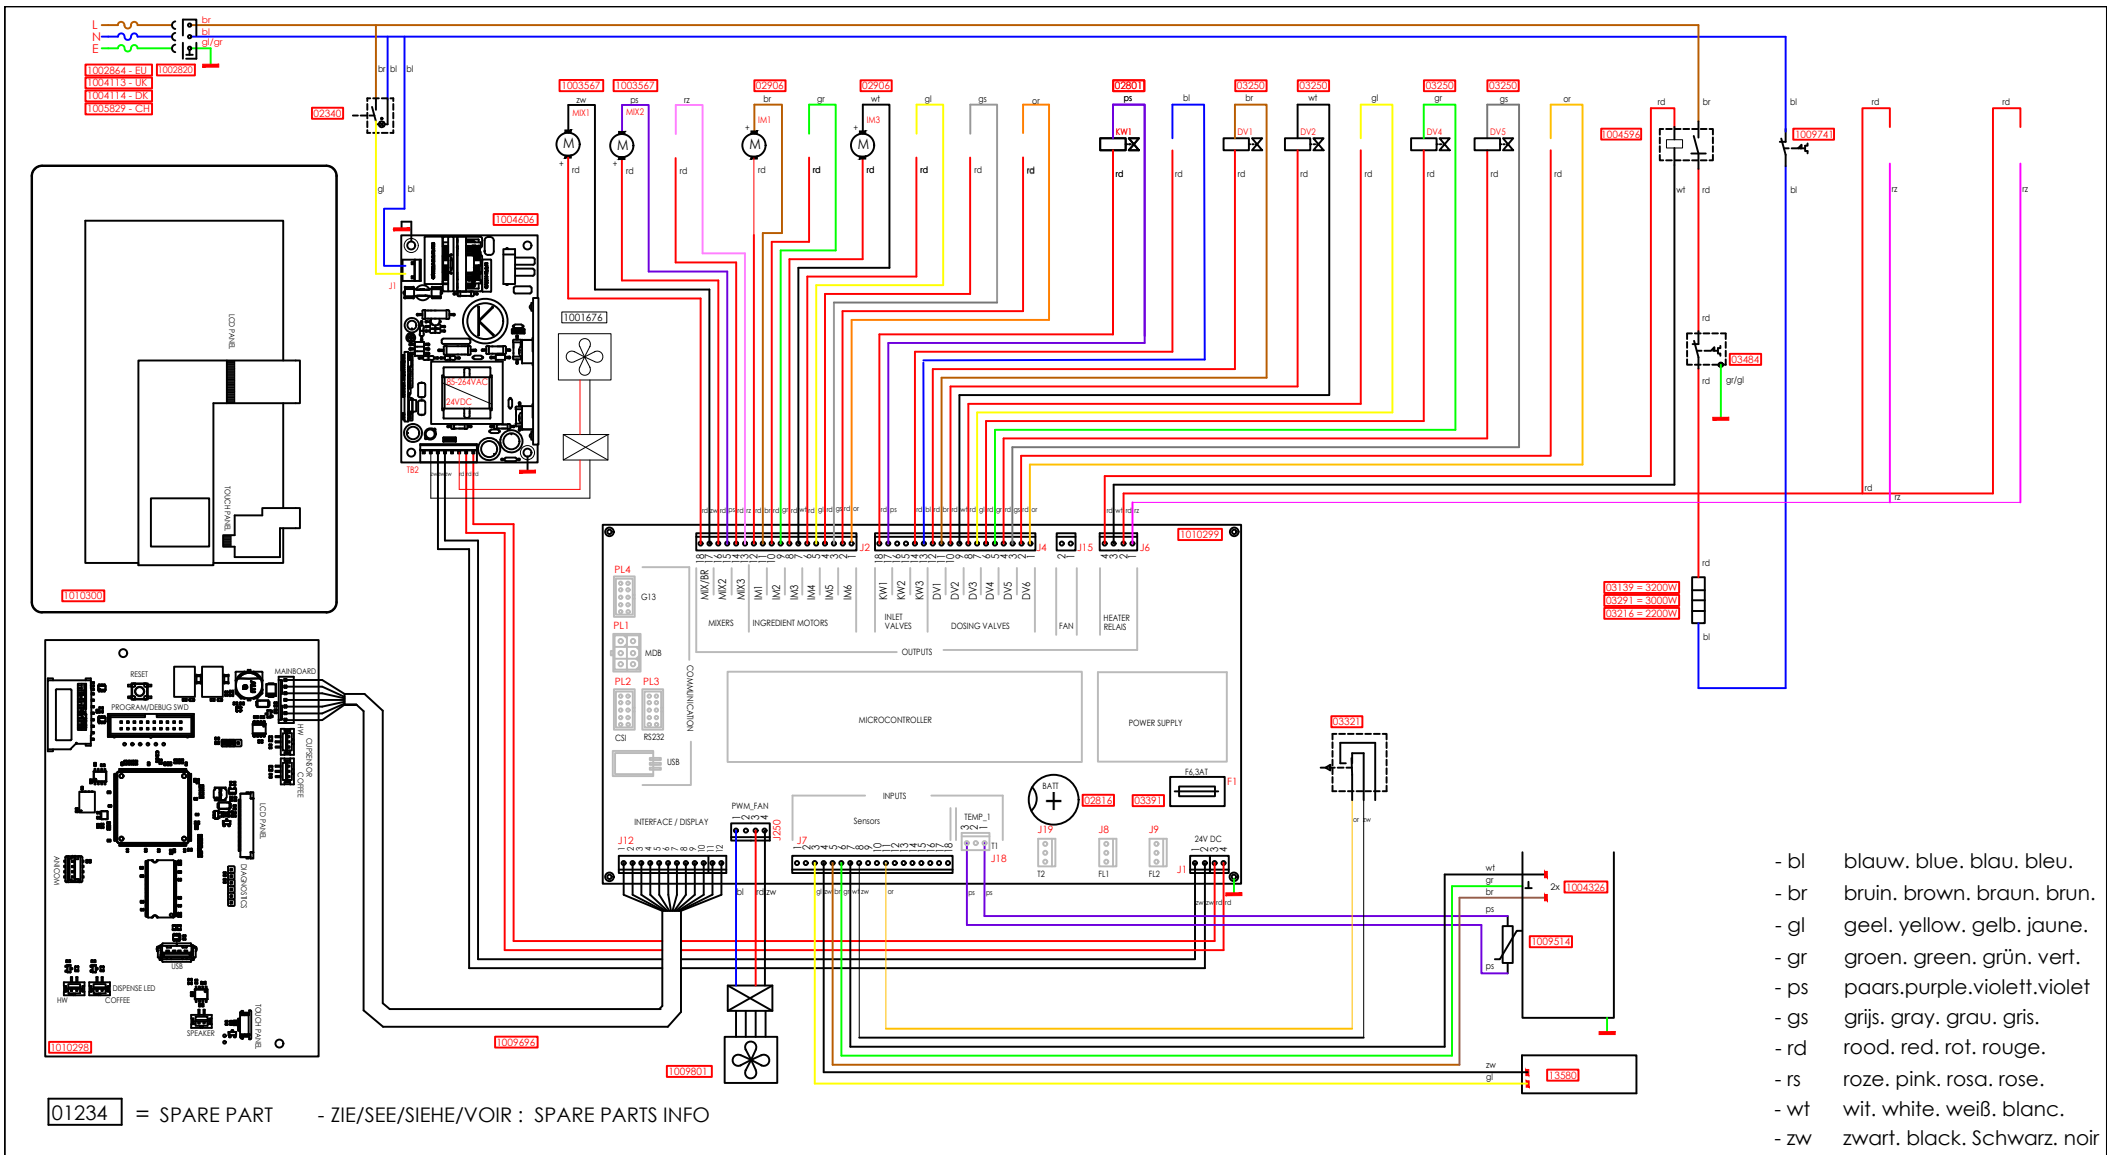

- bl blauw. blue. blau. bleu.
- br bruin. brown. braun. brun.
- gl geel. yellow. gelb. jaune.
- gr groen. green. grün. vert.
- ps paars. purple. violett. violet
- gs grijs. gray. grau. gris.
- rd rood. red. rot. rouge.
- rs roze. pink. rosa. rose.
- wt wit. white. weiß. blanc.
- zw zwart. black. Schwarz. noir

Type : OPTIVEND 22 (TS/TL) TOUCH	From mach.nr. : 1RE08597	Drawing nr. : S1009959	
Articlenumber : 1009959 / 1009965 / 1009971	Date : 05-2021	Rev. : 1.0	Page : 1 -1
Rated voltage : 1N~ 230V 50-60Hz 3260W	Drawer : JK Date : 16-10-2020	Circuit Diagram