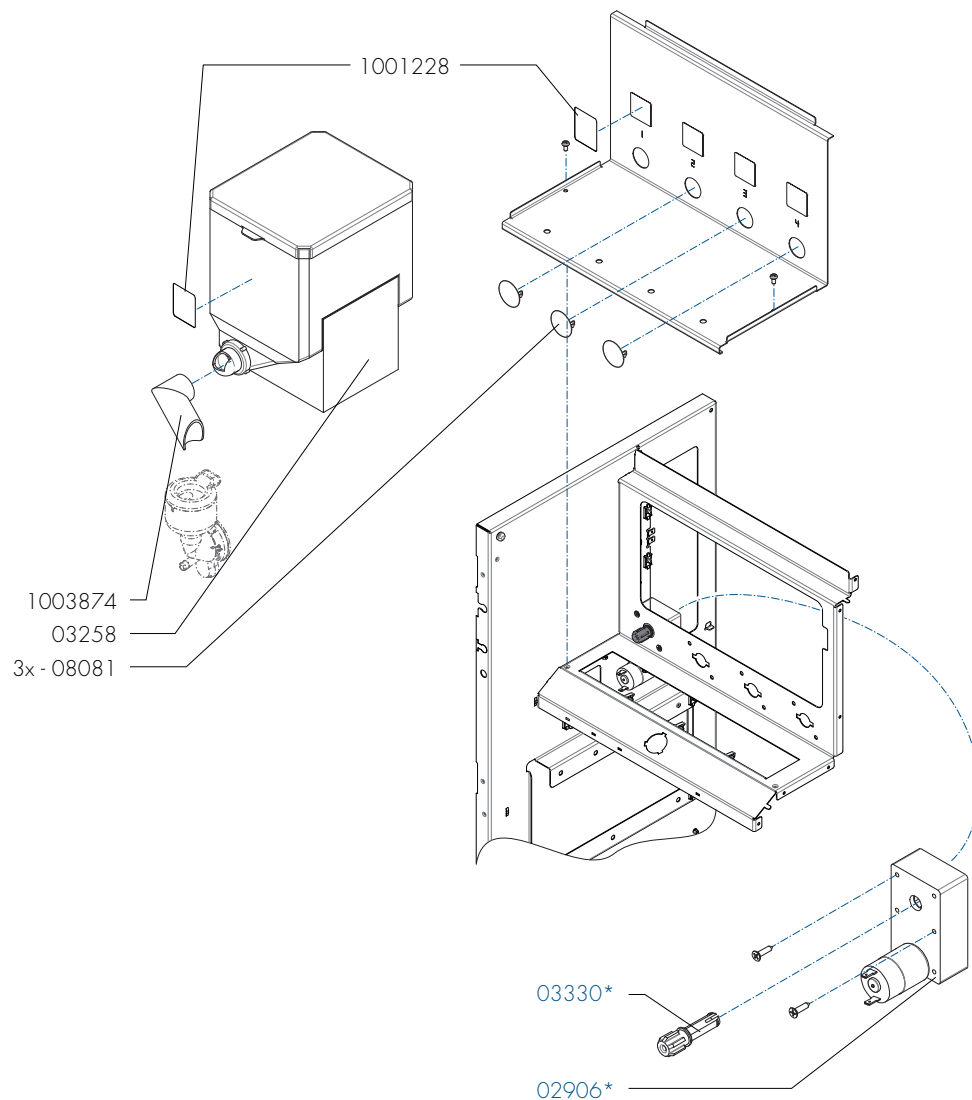

OVT 11

OVT 22

*Recommended Spare Part

Type : OPTIVEND (TS/TL) TOUCH
Articulenumber : 1010547

From mach. nr. : 1AG12345
Date : 01-2023

Page : 13 - 28
Rev : 2.1 - 21-03-2023

Rated voltage : 1N~ 220-240V 50-60Hz 3260W

Drawer : JK
Date : 26-05-2021

Spare Parts Info

ANIMO
www.animo.eu