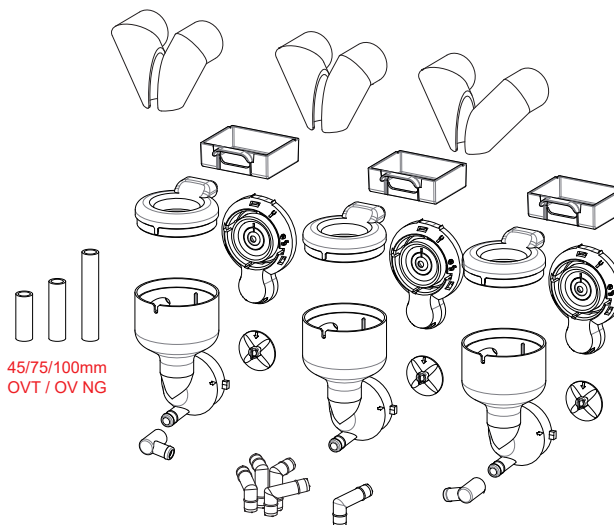

Hygiëneset 1003990
Optivend 63, 63TS NG

*Recommended Spare Part

Type : OPTIVEND (TS/TL) TOUCH
Articlenumber : 1010547

From mach. nr. : 1AG12345
Date : 01-2023

Page : 17 - 28
Rev : 2.1 - 21-03-2023

Rated voltage : 1N~ 220-240V 50-60Hz 3260W

Drawer : JK
Date : 26-05-2021

Spare Parts Info

ANIMO

www.animo.eu