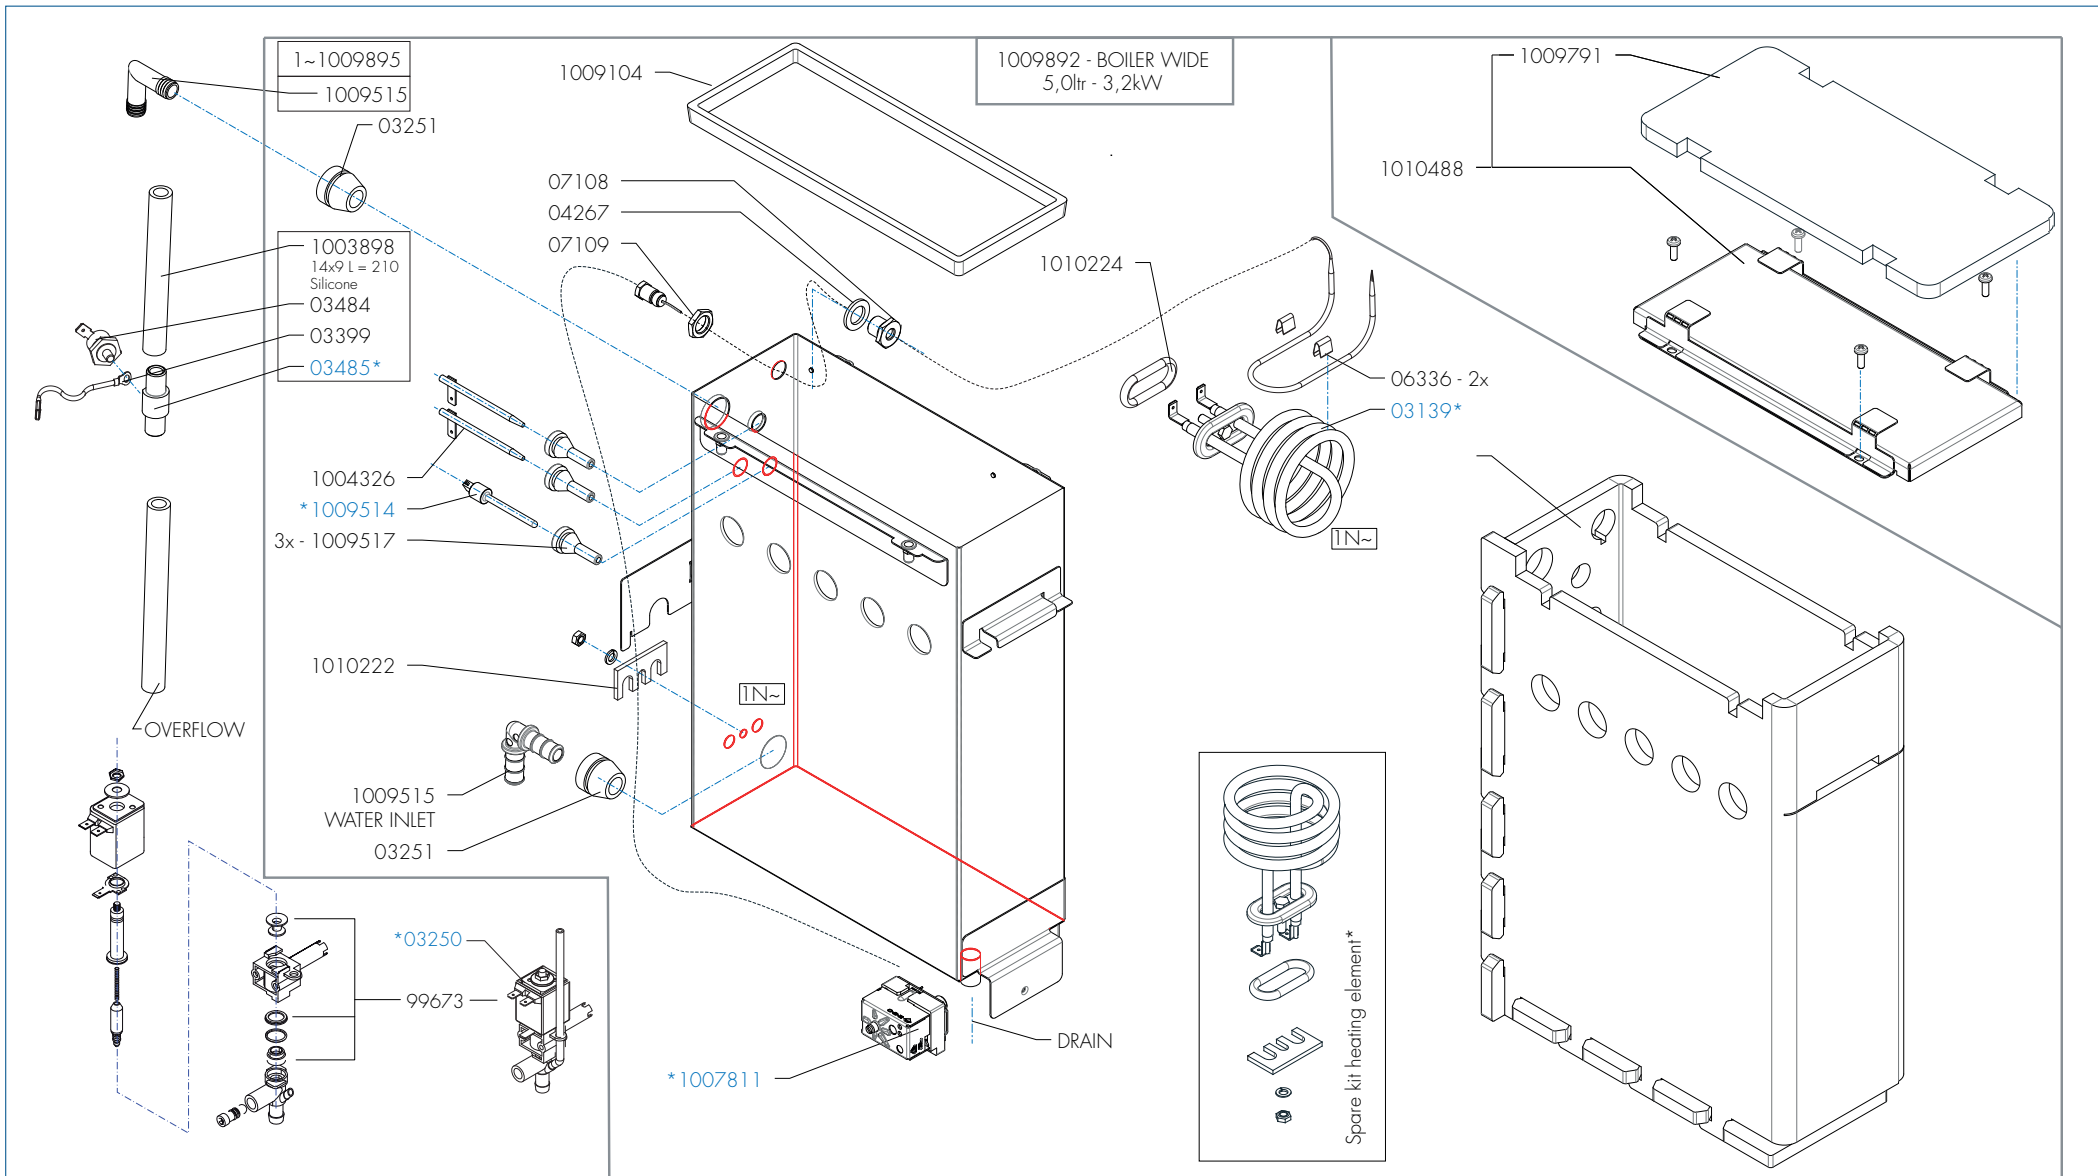

*Recommended Spare Part

Type : OPTIVEND (TS/TL) TOUCH
Articulenumber : 1010547

From mach. nr. : 1AG12345
Date : 01-2023

Page : 8 - 28
Rev : 2.1 - 21-03-2023

Rated voltage : 1N~ 220-240V 50-60Hz 3260W

Drawer : JK
Date : 26-05-2021

Spare Parts Info

ANIMO

www.animo.eu