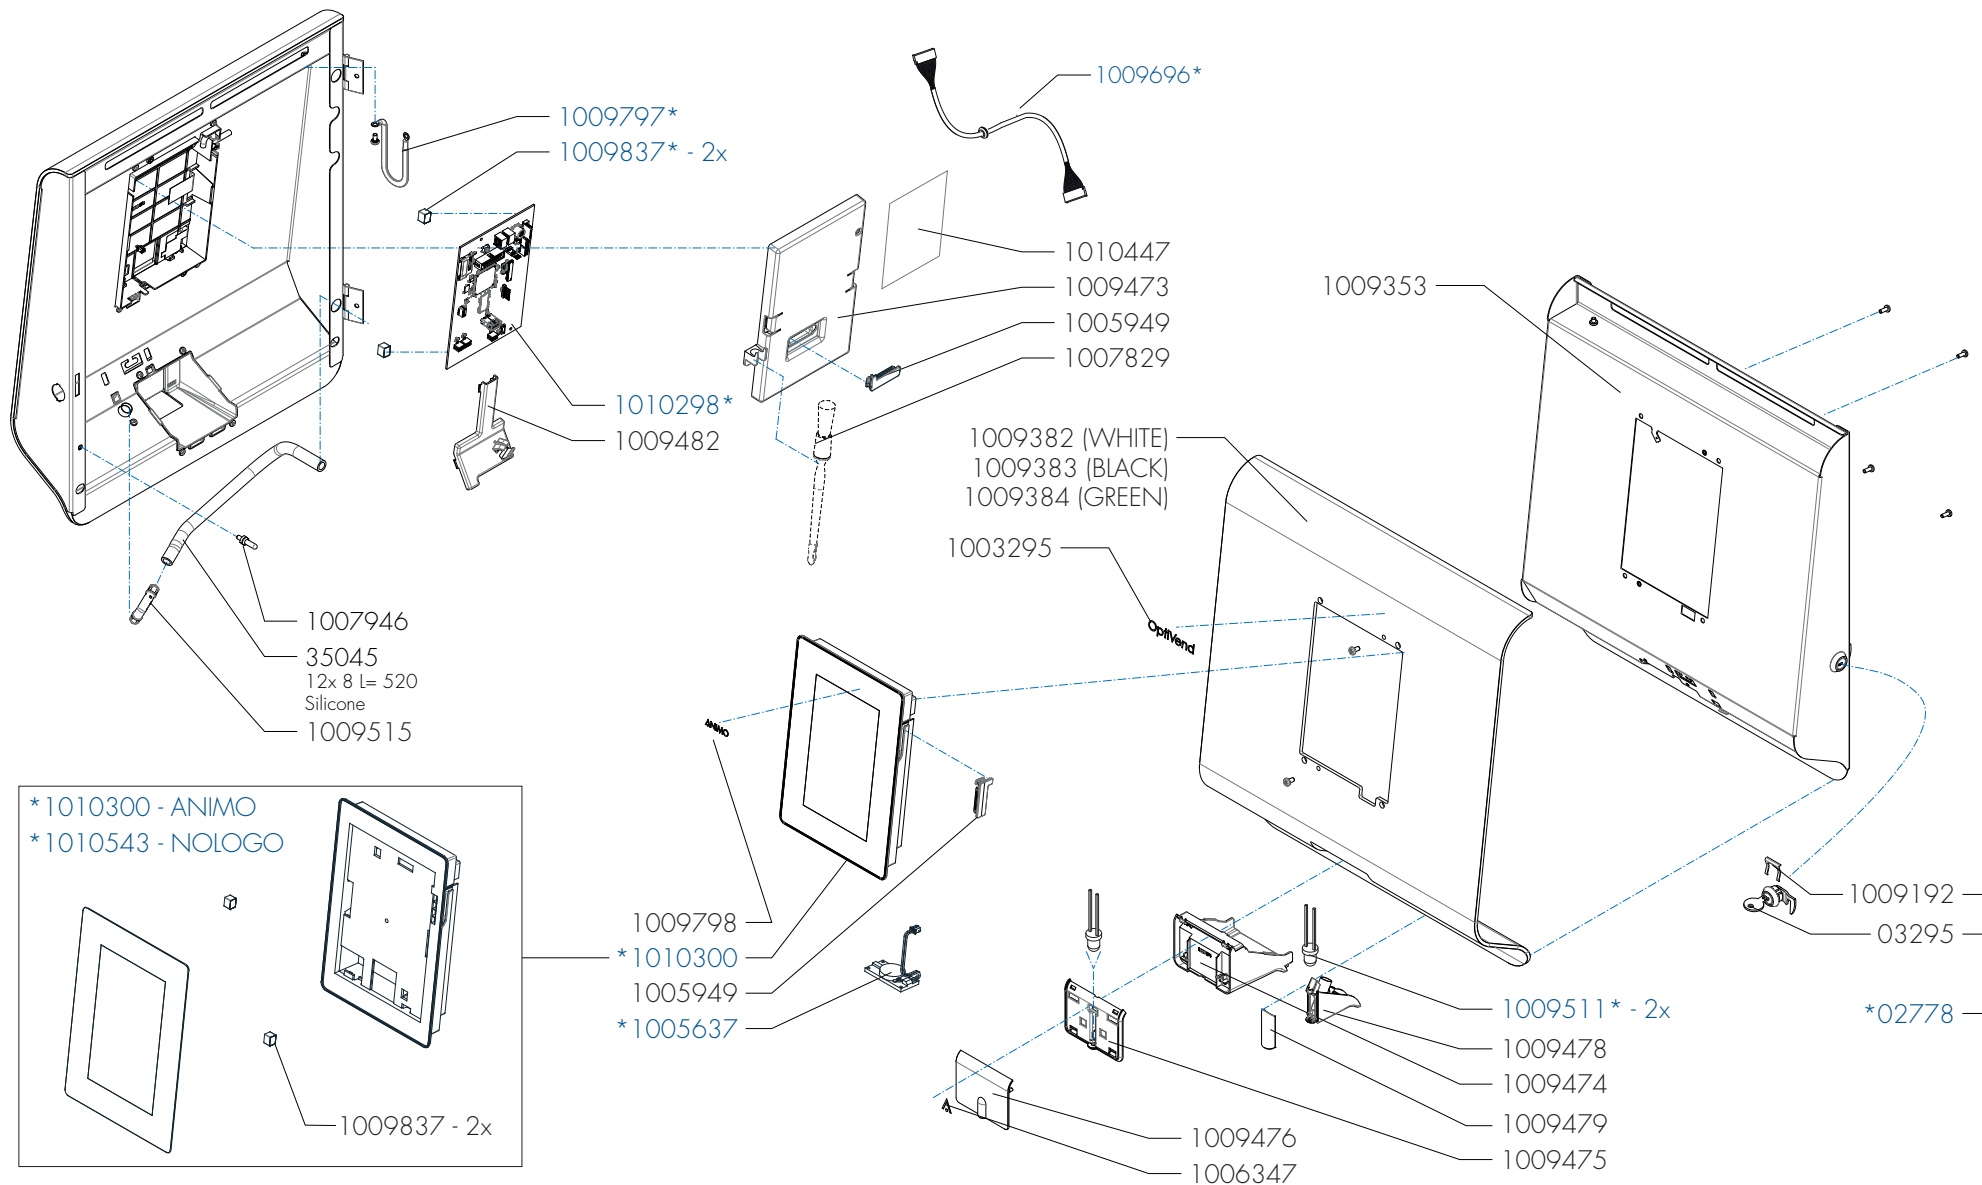

*Recommended Spare Part

Type : OPTIVEND (TS/TL) TOUCH
Articulenumber : 1010547

From mach. nr. : 1AG12345
Date : 01-2023

Page : 4 - 28
Rev : 2.1 - 21-03-2023

Rated voltage : 1N~ 220-240V 50-60Hz 3260W

Drawer : JK
Date : 26-05-2021

Spare Parts Info

ANIMO
www.animo.eu