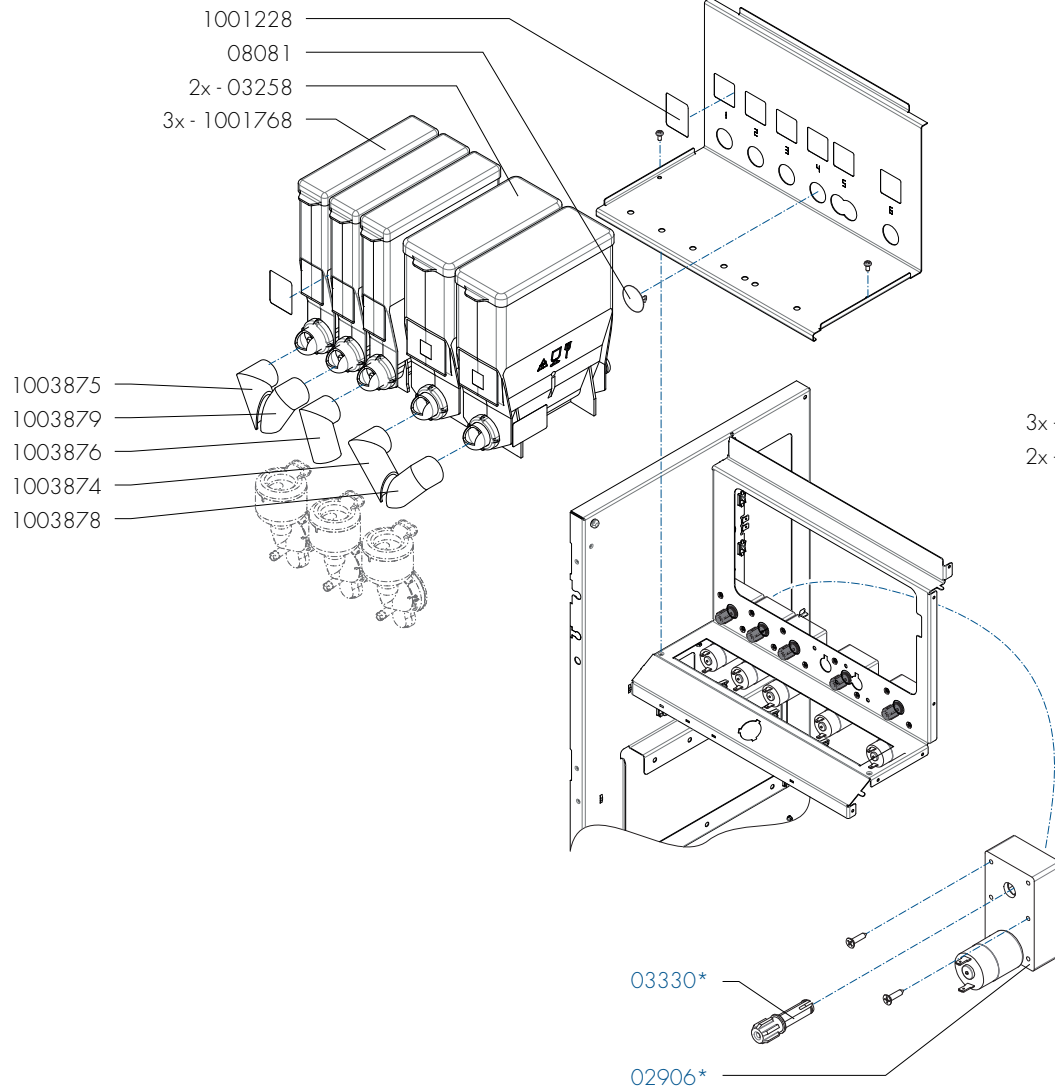

OVT 53

OVT 63

*Recommended Spare Part

Type : OPTIVEND (TS/TL) TOUCH
Articulenumber : 1010547

From mach. nr. : 1AG12345
Date : 01-2023

Page : 15 - 28
Rev : 2.1 - 21-03-2023

Rated voltage : 1N~ 220-240V 50-60Hz 3260W

Drawer : JK
Date : 26-05-2021

Spare Parts Info

ANIMO

www.animo.eu