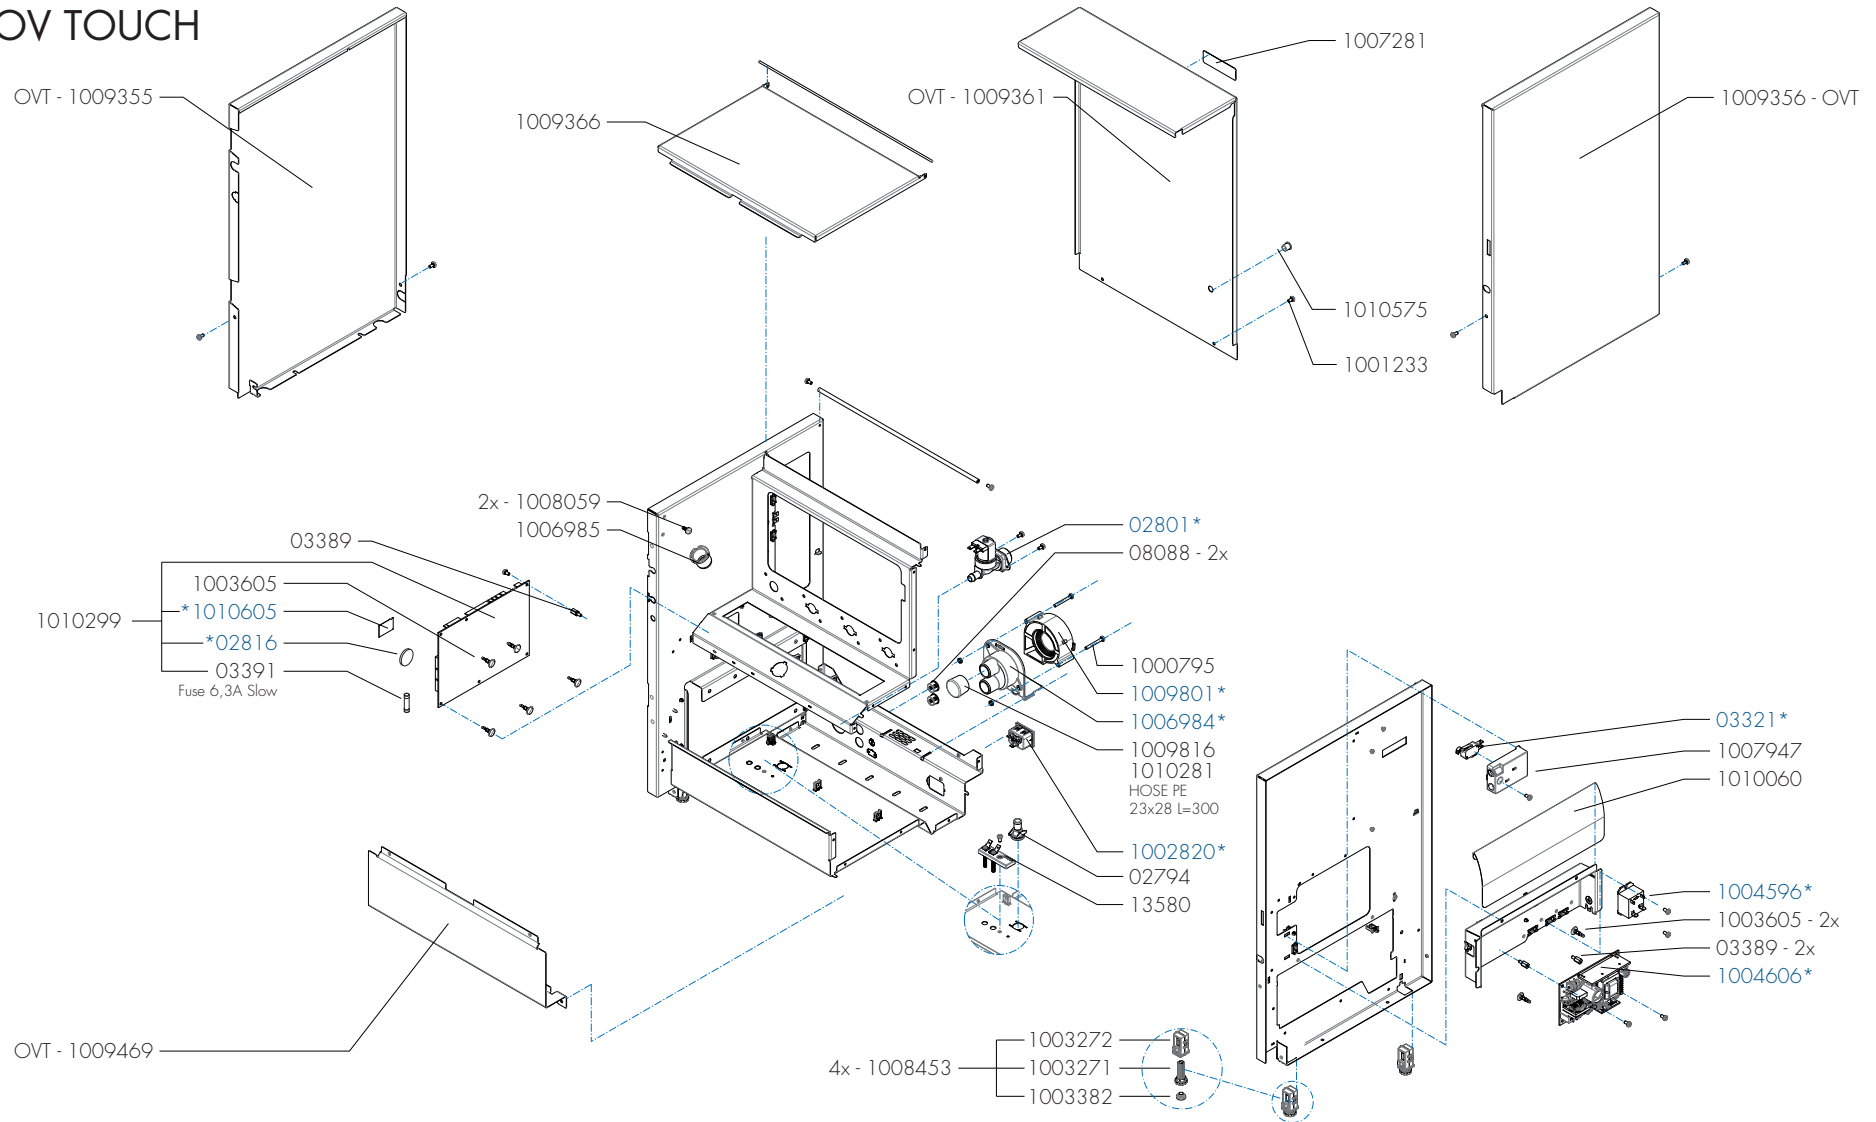

OV TOUCH

*Recommended Spare Part

Type : OPTIVEND (TS/TL) TOUCH
Articulenumber : 1010547

From mach. nr. : 1AG12345
Date : 01-2023

Page : 5 - 28
Rev : 2.1 - 21-03-2023

Rated voltage : 1N~ 220-240V 50-60Hz 3260W

Drawer : JK
Date : 26-05-2021

Spare Parts Info

ANIMO

www.animo.eu