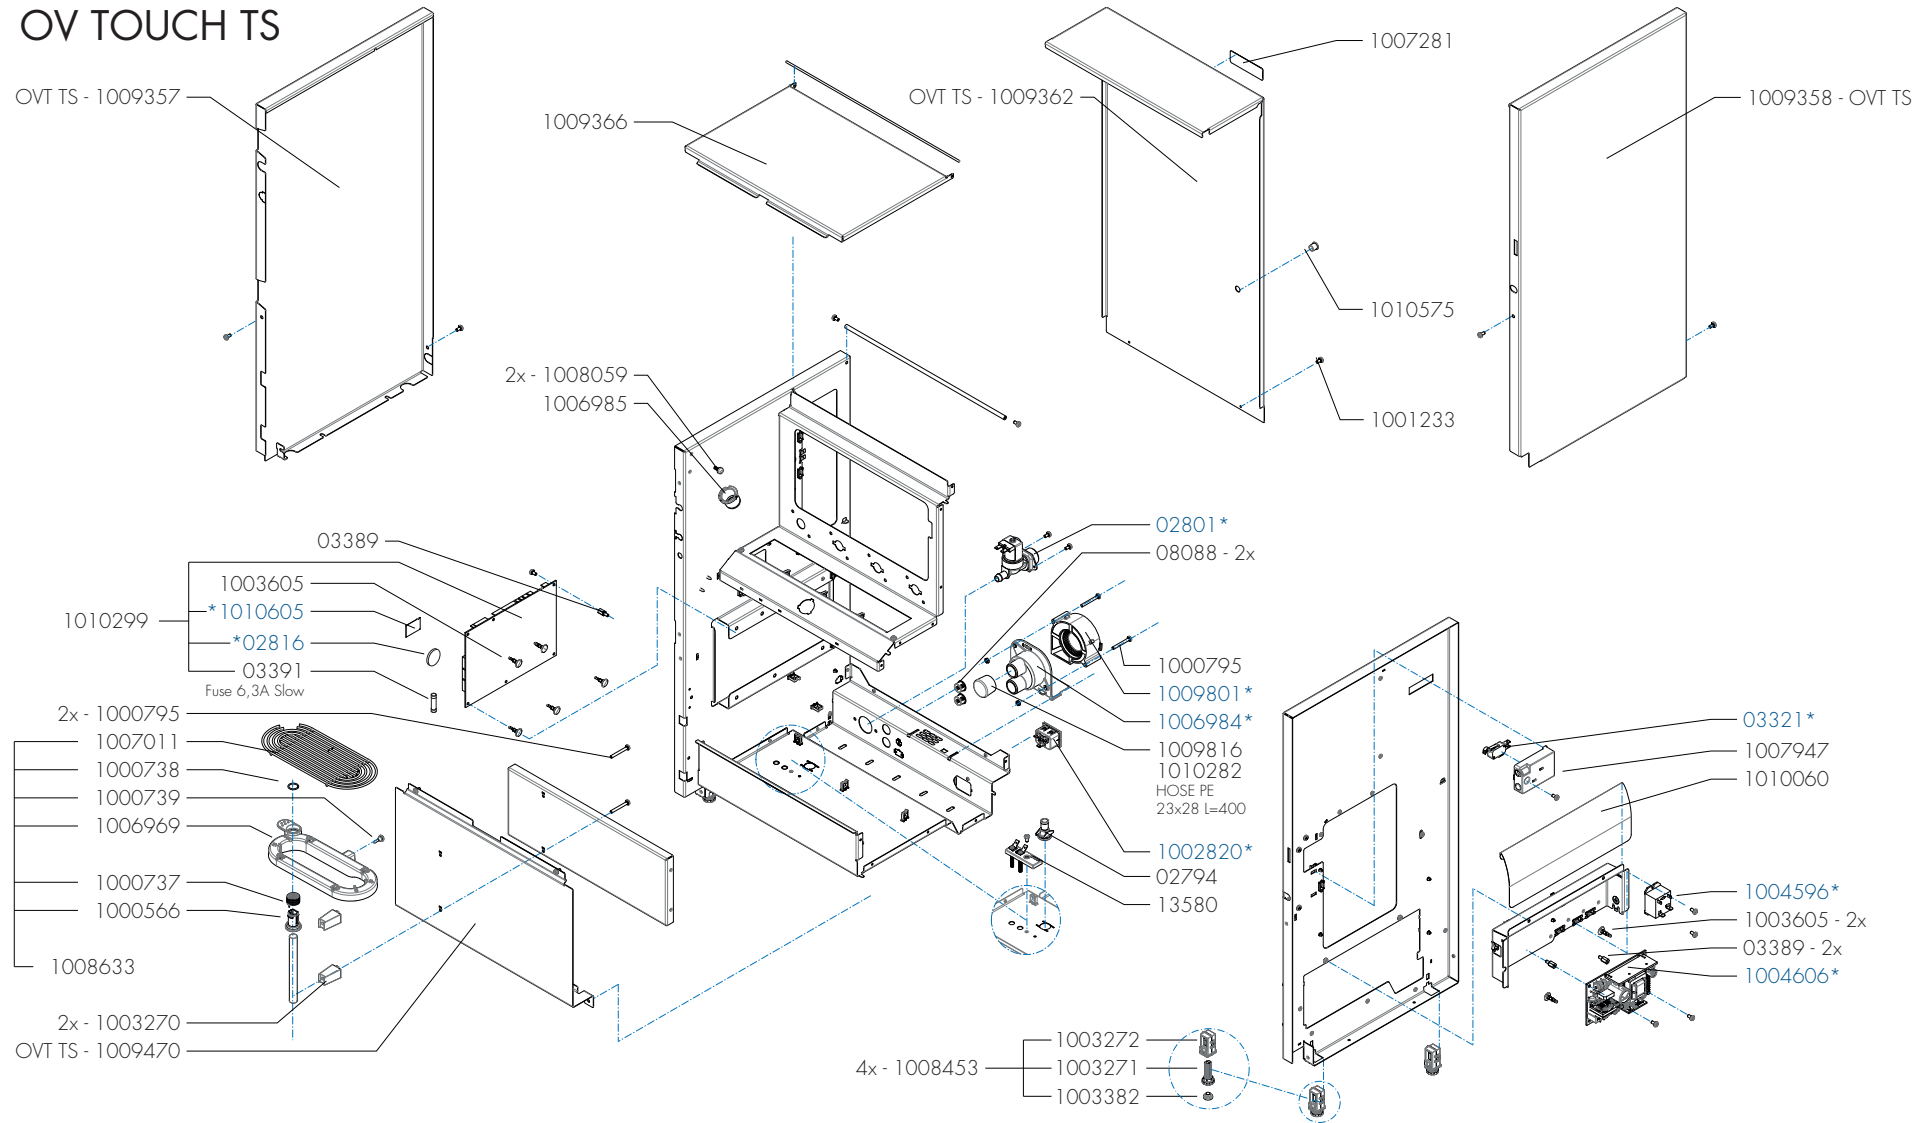

OV TOUCH TS

*Recommended Spare Part

Type : OPTIVEND (TS/TL) TOUCH
Articulenumber : 1010547

From mach. nr. : 1AG12345
Date : 01-2023

Page : 6 - 28
Rev : 2.1 - 21-03-2023

Rated voltage : 1N~ 220-240V 50-60Hz 3260W

Drawer : JK
Date : 26-05-2021

Spare Parts Info

ANIMO

www.animo.eu