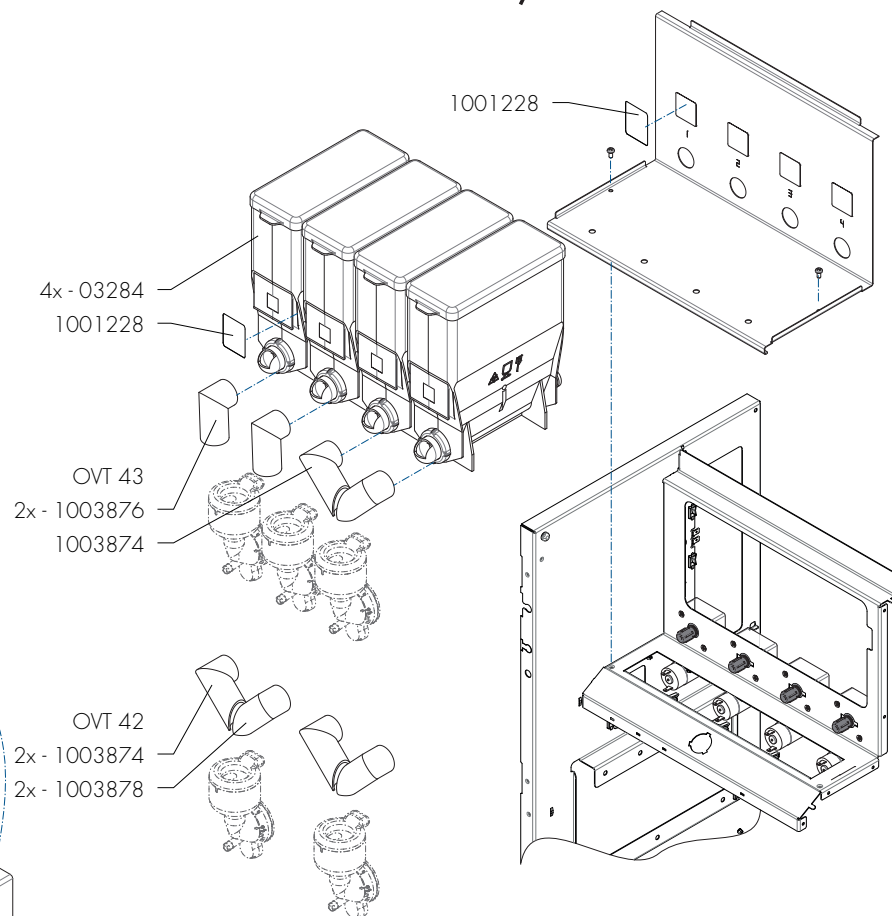

OVT 42 / 43

*Recommended Spare Part

Type : OPTIVEND (TS/TL) TOUCH
Articulenumber : 1010547

From mach. nr. : 1AG12345
Date : 01-2023

Page : 14 - 28
Rev : 2.1 - 21-03-2023

Rated voltage : 1N~ 220-240V 50-60Hz 3260W

Drawer : JK
Date : 26-05-2021

Spare Parts Info

ANIMO
www.animo.eu