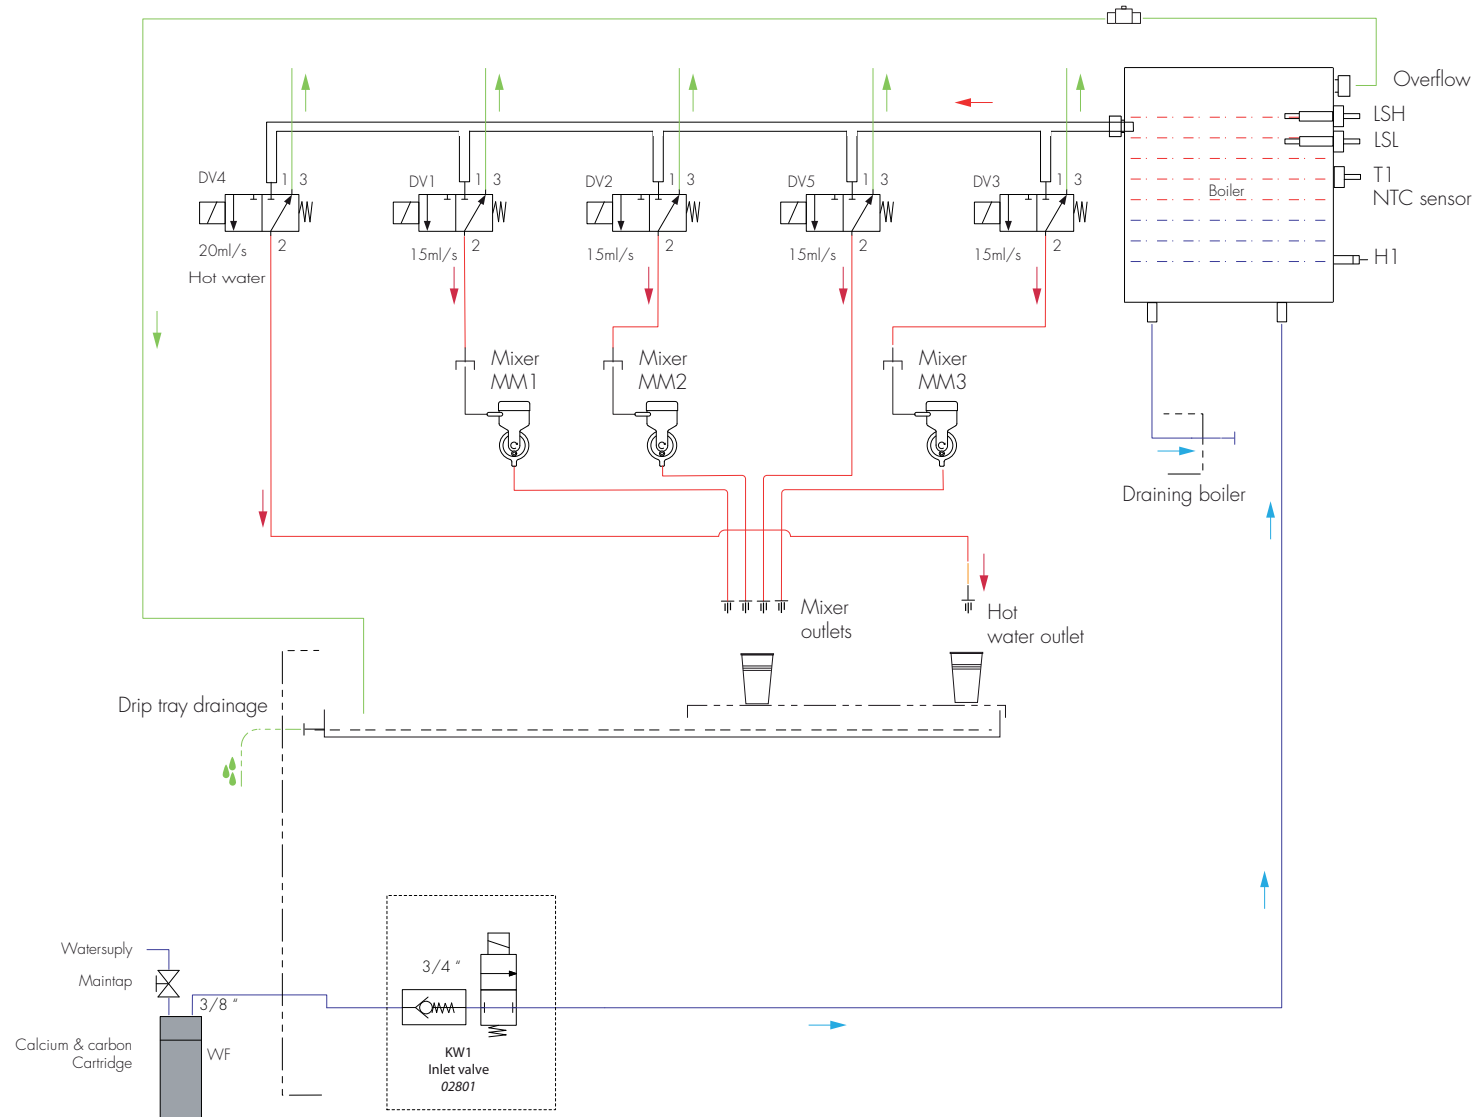

OpiVend x3 (TS / TL) Touch

*Recommended Spare Part

Type : OPTIVEND (TS/TL) TOUCH
Articulenumber : 1010547

From mach. nr. : 1AG12345
Date : 01-2023

Page : 20 - 28
Rev : 2.1 - 21-03-2023

Rated voltage : 1N~ 220-240V 50-60Hz 3260W

Drawer : JK
Date : 26-05-2021

Spare Parts Info

ANIMO
www.animo.eu