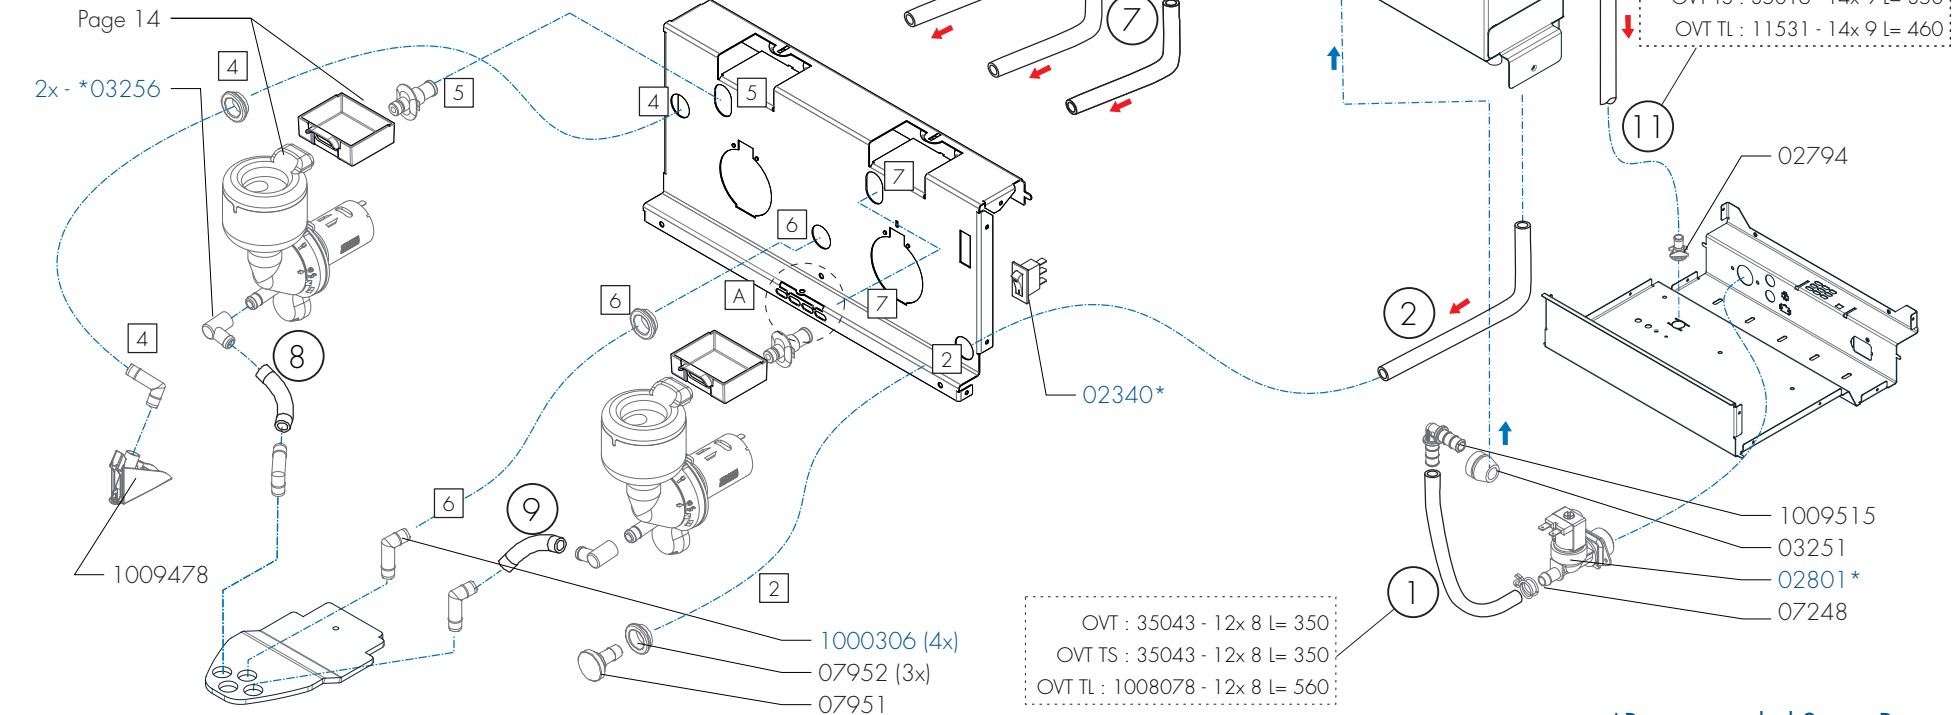

OVT : 35040 - 14x 9 L= 230
OVT TS : 35016 - 14x 9 L= 350
OVT TL : 11531 - 14x 9 L= 460