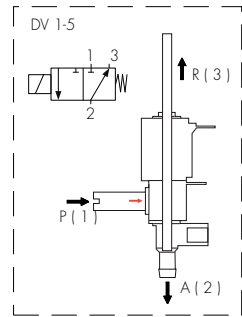

Page : 17 - 28  
Rev : 2.1 - 21-03-2023

Rated voltage : 1N~ 220-240V 50-60Hz 3260W

Drawer : JK  
Date : 26-05-2021

Spare Parts Info

ANIMO

www.animo.eu

OptiVend x1 (TS / TL) Touch

\*Recommended Spare Part