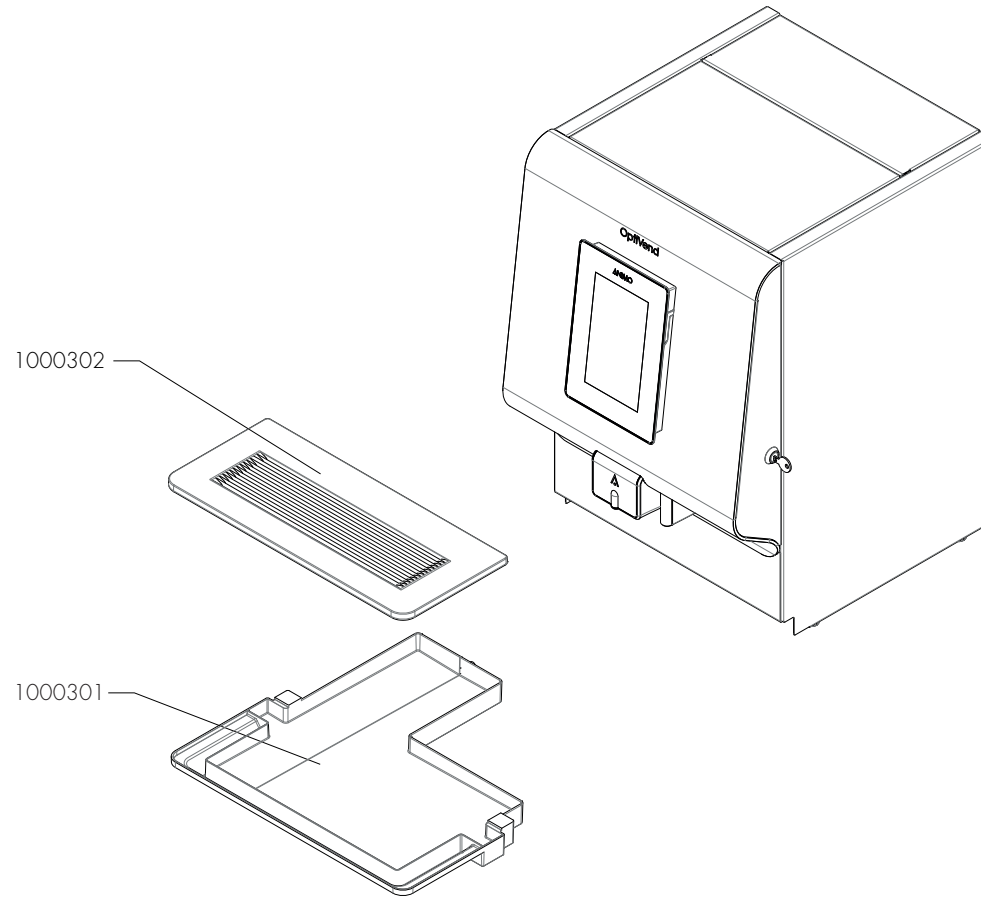

\*Recommended Spare Part

Type : OPTIVEND (TS/TL) TOUCH  
Articlenumber : 1010547

From mach. nr. : 1AG12345  
Date : 01-2023

Page : 1 - 28  
Rev : 2.1 - 21-03-2023

Rated voltage : 1N~ 220-240V 50-60Hz 3260W