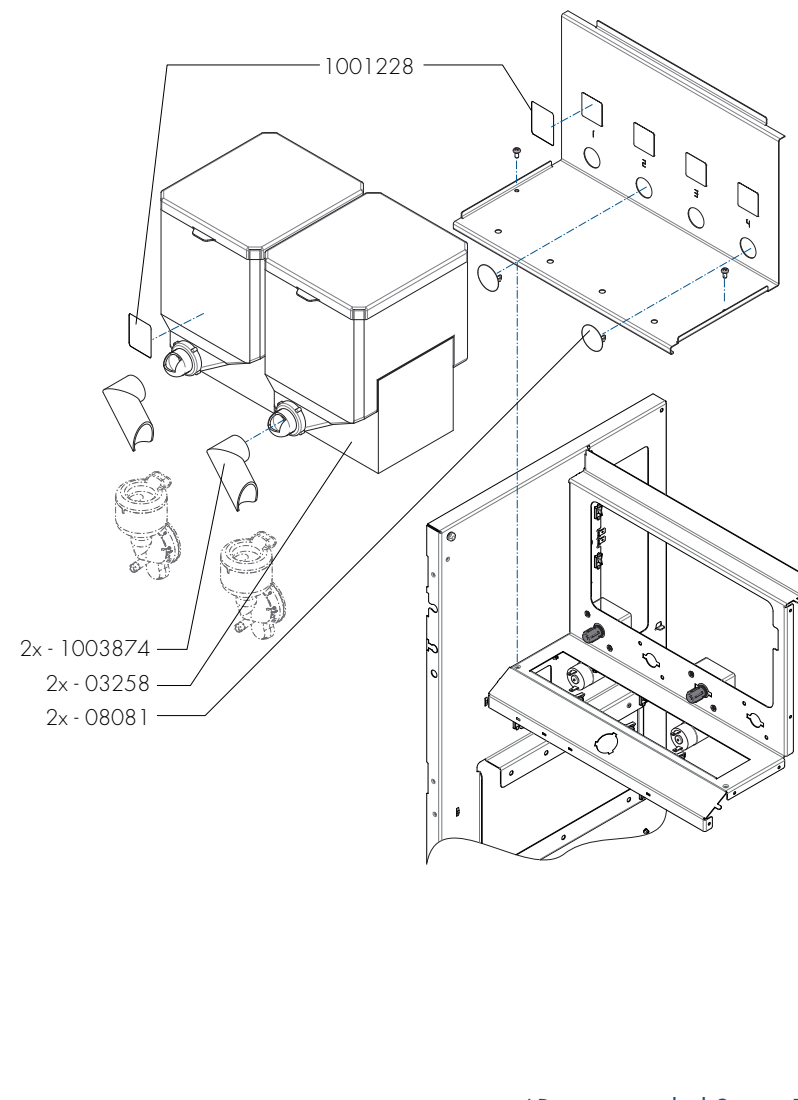

OVT 22

*Recommended Spare Part

Type : OPTIVEND (TS/TL) TOUCH
Articulenumber : 1010547

From mach. nr. : 1AG12345
Date : 01-2023

Page : 13 - 28
Rev : 2.1 - 21-03-2023

Rated voltage : 1N~ 220-240V 50-60Hz 3260W

Drawer : JK
Date : 26-05-2021

Spare Parts Info

ANIMO
www.animo.eu