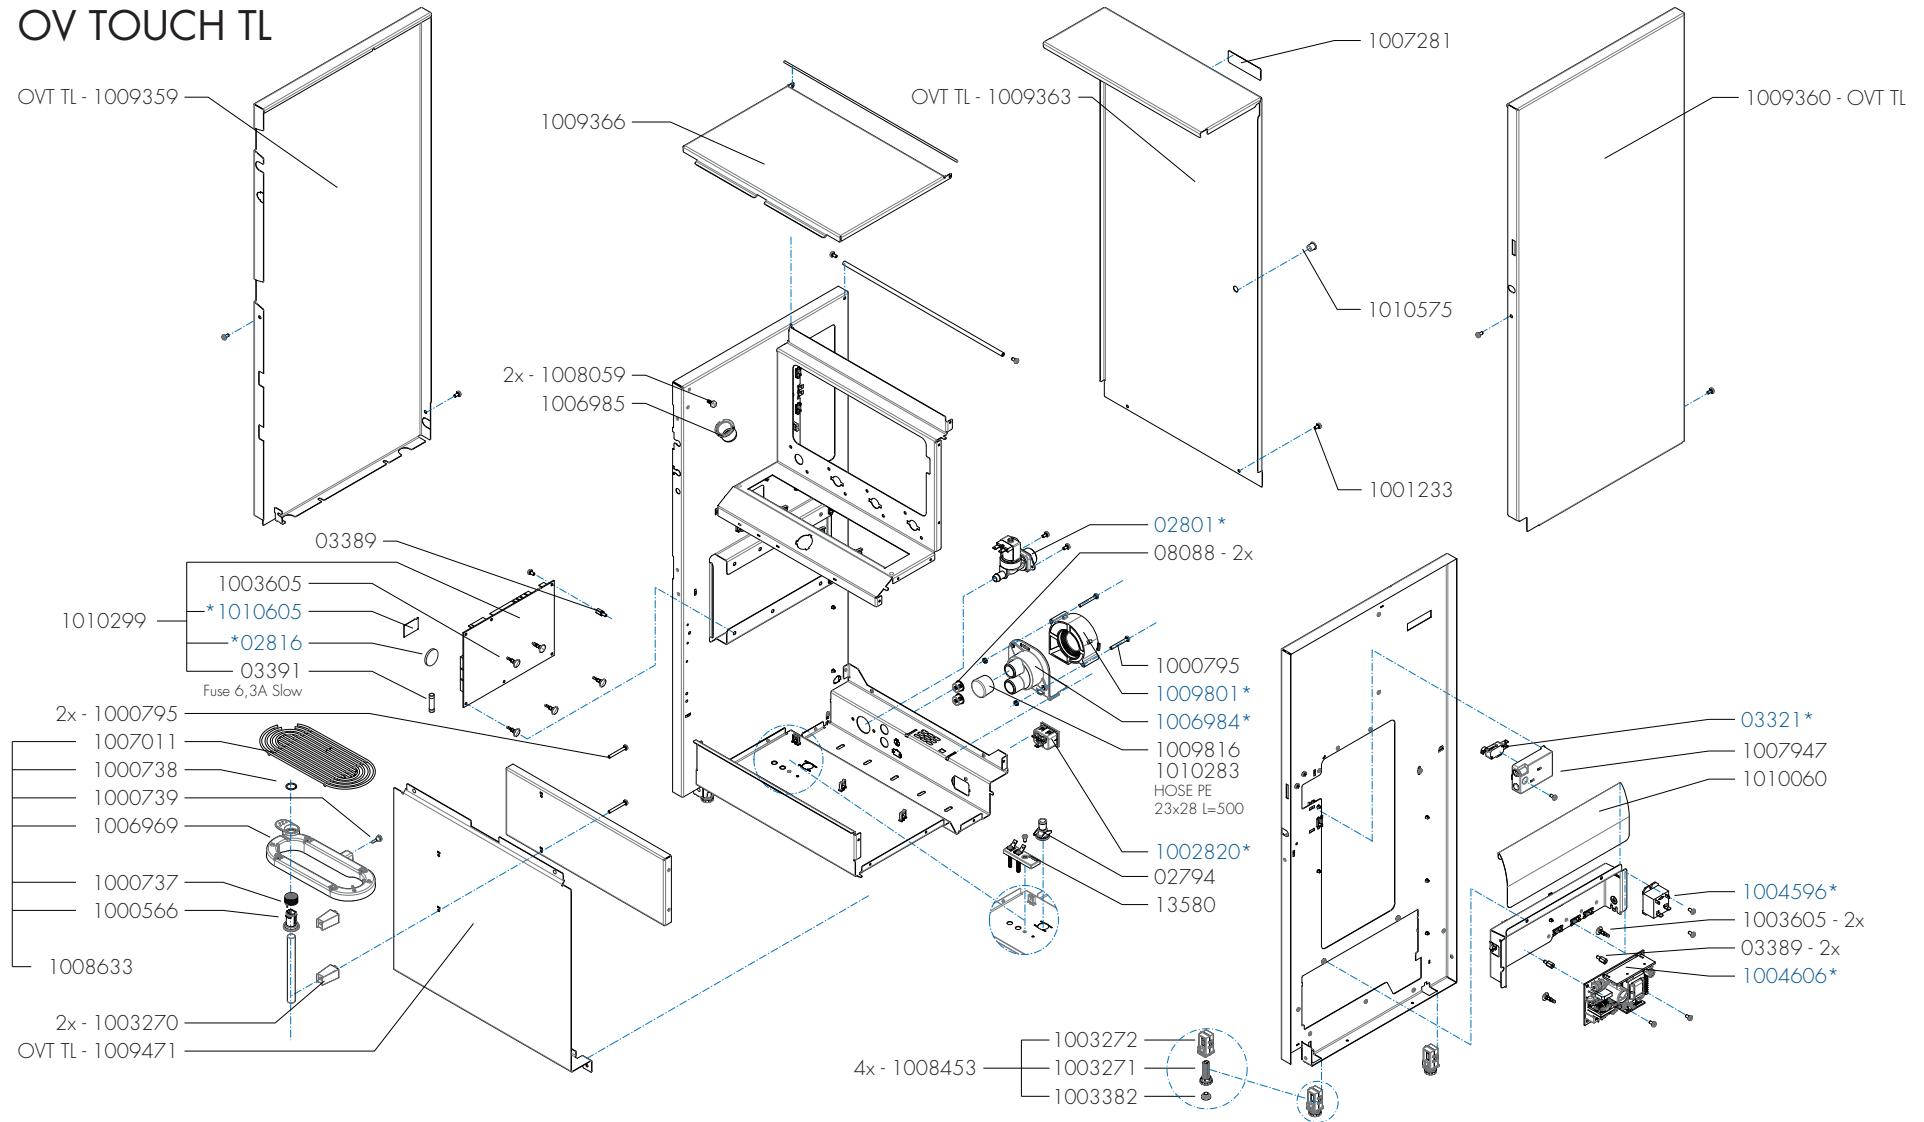

OV TOUCH TL

*Recommended Spare Part

Type : OPTIVEND (TS/TL) TOUCH
Articulenumber : 1010547

From mach. nr. : 1AG12345
Date : 01-2023

Page : 7 - 28
Rev : 2.1 - 21-03-2023

Rated voltage : 1N~ 220-240V 50-60Hz 3260W

Drawer : JK
Date : 26-05-2021

Spare Parts Info

ANIMO

www.animo.eu