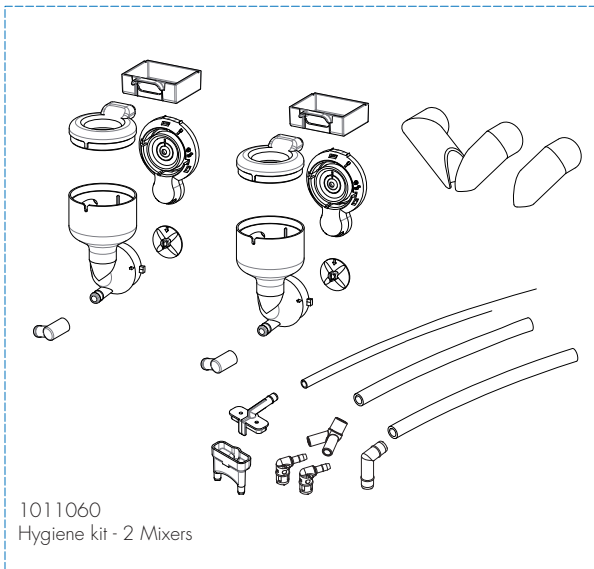

Spare Parts Info

**ANIMO**

www.animo.eu

Type : OPTIBEAN X	From mach. nr. : 2FF46224	Page : 11 - 15	 www.animo.eu
Articlenumber : 1010698	Date : 08 - 2022	Rev : 1.4 / 01-07-2024	
Rated voltage : 1N~ 230V 50-60Hz 1950W	Drawer : JK	<h2>Spare Parts Info</h2>	
	Date : 02-12-2022		

Accessories

1011239\*  
Replacement Set Pump Valve

1011062\*  
Replacement Kit Brewer X Press

1011059  
Hygiene kit - 1 Mixer

1011060  
Hygiene kit - 2 Mixers

1011131\*  
Boiler replacement kit OptiBean X

1010947\*  
Service kit