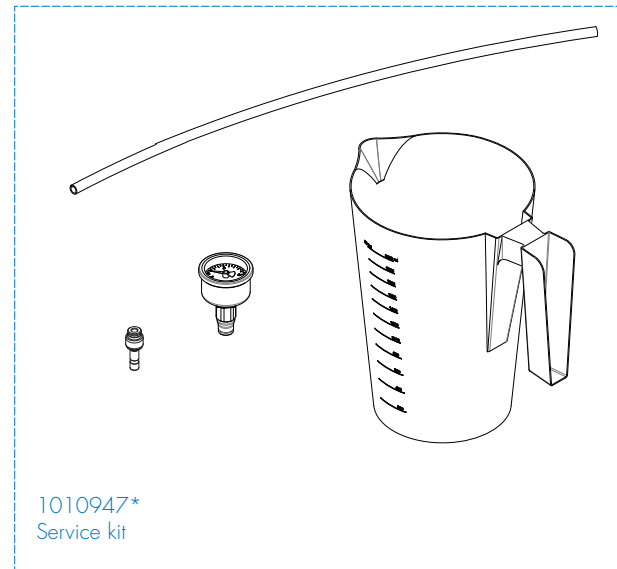

Accessories

1011239\*  
Replacement Set Pump Valve

1011062\*  
Replacement Kit Brewer X Press

1011059  
Hygiene kit - 1 Mixer

1011060  
Hygiene kit - 2 Mixers

1011131\*  
Boiler replacement kit OptiBean X

1010947\*  
Service kit