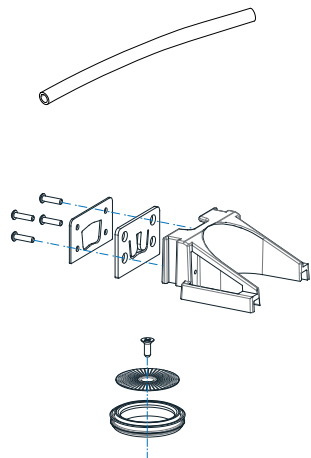

1011062*
Replacement Kit Brewer X Press