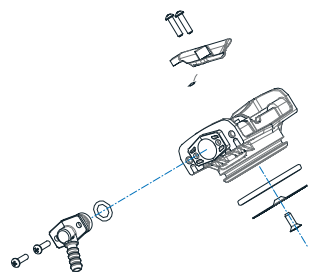

1011239*
Replacement Set Pump Valve