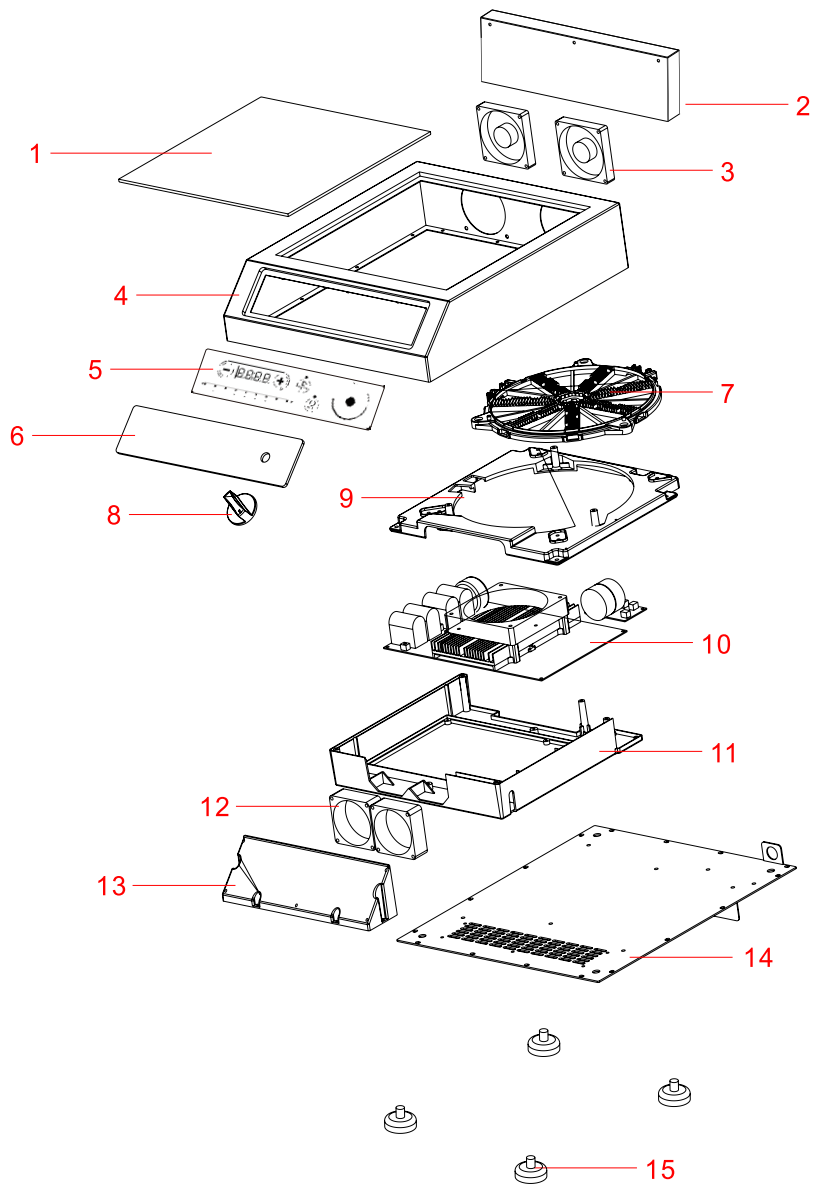

VA-IC3520PRO EXPLODE VIEW

1	Glass plate
2	Slot
3	Fan
4	Upper Case
5	Control Panel
6	Control Panel Glass
7	Induction Coil
8	Control Knob
9	Main Board Upper Case
10	Main Board
11	Support for Main Board
12	Fan (inlet air)
13	Wind Proof Cover
14	Base
15	Foot