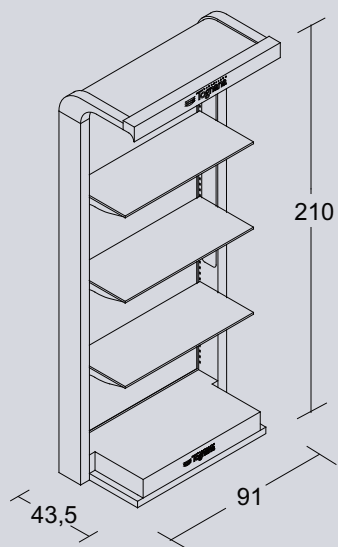

## Party

**Cod. PY0AT740000**

Portabustine The/Infusi cm 12xh7  
Tea Sachet Holder cm 12xh7

**Cod. TB007280000**

Piatto per Portabustine Conico cm 28  
Saucer Conic Sugar Sachet Holder cm 28

Corner

**COD. SINGOLO**  
*REF. SINGLE*