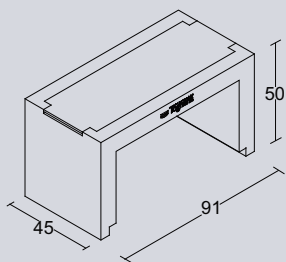

COD. TAVOLO BASSO (KC8MB06LEGN)

STRUTTURA

in laminato tipo rovere grigio

PIANO

in vetro trasparente

REF. LOW TABLE (KC8MB06LEGN)

Wooden structure, grey colour
Crystal top