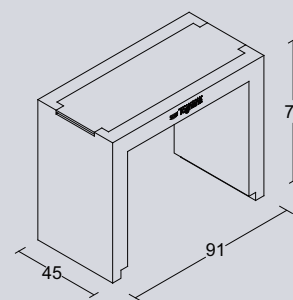

COD. TAVOLO (KC8MB04LEGN)

STRUTTURA
in laminato tipo rovere grigio

PIANO
in vetro trasparente

REF. HIGH TABLE (KC8MB04LEGN)
*Wooden structure, grey colour
Cristal top*